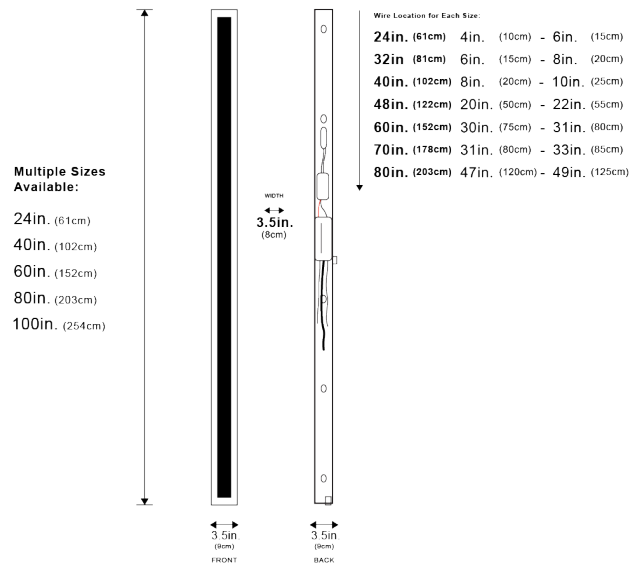

## Immense RGB Linear Minimalist Outdoor Wall Lamp

The Immense RGB Linear Minimalist Outdoor Wall Lamp is a modern lighting fixture that combines sleek design with versatile functionality. With its RGB color options, it allows you to create stunning lighting effects and set the mood for any outdoor space. Its linear shape and minimalist aesthetic make it a stylish addition to any contemporary setting.

**Dimensions** Height: 24", 40", 60", 80", 100"  
Width: 3.5"  
Depth: 3.5"

**Weight** 3lbs, 8lbs, 12lbs, 16lbs, 20lbs

**Materials & Finish** Steel + Acrylic

**Illumination** Voltage: 100-240V suitable for all countries  
Type: LED  
Wattage: See table  
Built-in LED Light: RGB (red, green, blue), or RGBWW (RGB + Warm + Cold White)  
Control: Remote control

**Certification** 

**Location Listed** Wet

**Power Source** Hardwired

**Lead Time** 4-7 days

Length	Emitting Color	Lumens	Watts	Weight	Dimmable?
24 inches	RGB, RGBWW	960	12W	3lbs	Yes, with Remote
40 inches	RGB, RGBWW	1600	20W	8lbs	Yes, with Remote
60 inches	RGB, RGBWW	2400	30W	12lbs	Yes, with Remote
80 inches	RGB, RGBWW	3200	40W	16lbs	Yes, with Remote
100 inches	RGB, RGBWW	3840	48W	20lbs	Yes, with Remote