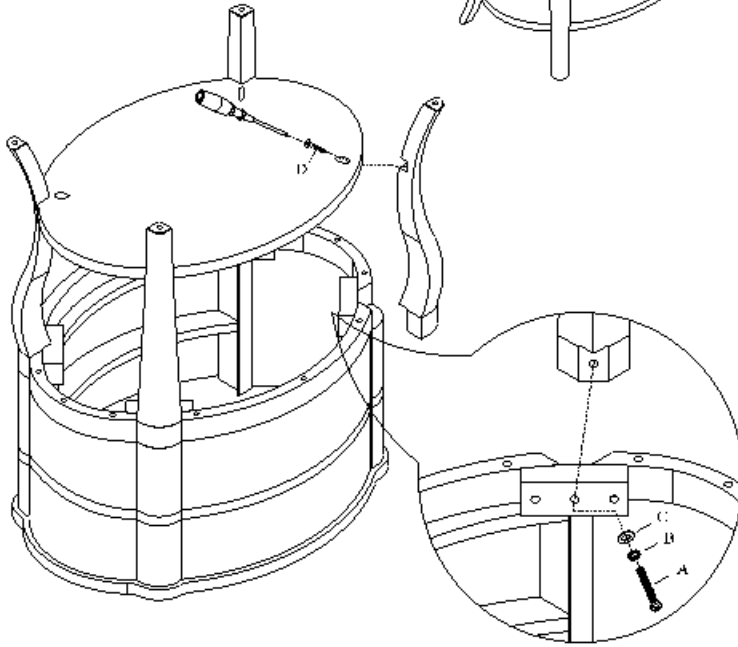

Assembly Instructions

PACKAGED	
(A) 4 Bolt	diam 1/4" x 2"
(B) 4 Lock Washer	diam 1/4"
(C) 4 Flat Washer	diam 1/4" x 19mm
(D) 4 Long Screw	#8 1-1/2"

(*)Caution:DO NOT OVERTIGHTEN

In any correspondence regarding this product, please include the complete identification number located on the underside of the product.