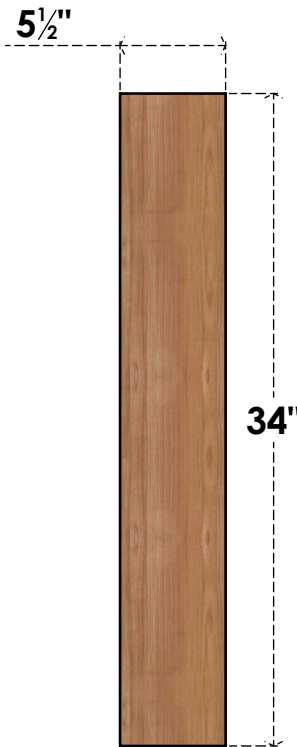

BRC06X30X34TRA00SWR

5 1/2"W X 30"D X 34"H TRADITIONAL SMOOTH BRACE, WESTERN RED CEDAR

SIDE

FRONT

EKENA MILLWORK
 2300 WEST MAIN ST.
 CLARKSVILLE, TX 75426
 TOLL FREE: 866-607-0453
 WWW.EKENAMILLWORK.COM

NOTES