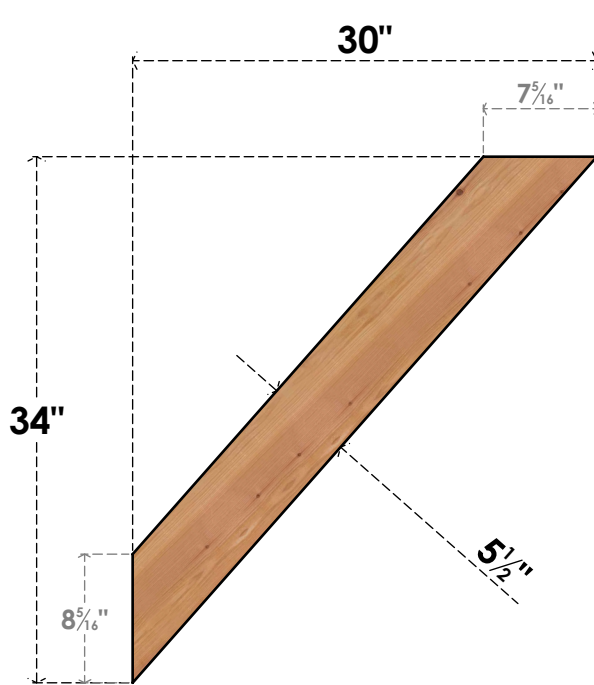

BRC06X30X34TRA00SWR

5 1/2"W X 30"D X 34"H TRADITIONAL SMOOTH BRACE, WESTERN RED CEDAR

SIDE

FRONT

EKENA MILLWORK
 2300 WEST MAIN ST.
 CLARKSVILLE, TX 75426
 TOLL FREE: 866-607-0453
 WWW.EKENAMILLWORK.COM

NOTES