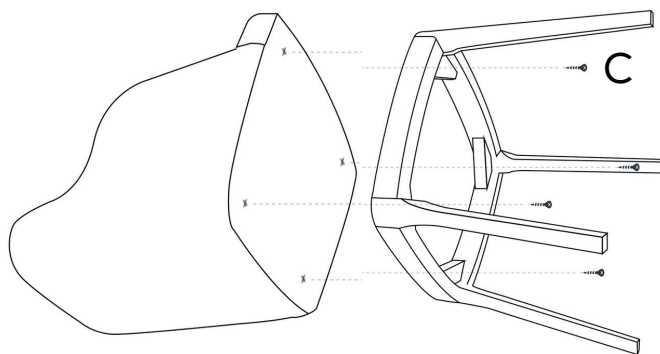

Dining Chair Assembly Instructions

5 minutes

1 person

A

B

C

Step 1

A

B