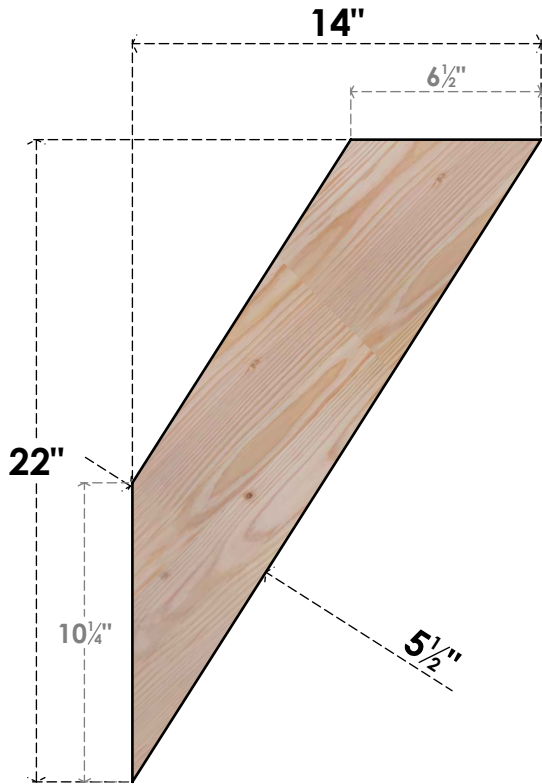

BRC06X14X22TRA00SDF

5 1/2"W X 14"D X 22"H TRADITIONAL SMOOTH BRACE, DOUGLAS FIR

SIDE

FRONT

EKENA MILLWORK
2300 WEST MAIN ST.
CLARKSVILLE, TX 75426
TOLL FREE: 866-607-0453
WWW.EKENAMILLWORK.COM

NOTES

1. INSTALLATION TO BE COMPLETED IN ACCORDANCE WITH MANUFACTURER'S SPECIFICATIONS.
2. DRAWING MAY NOT BE TO SCALE
3. THIS DRAWING IS INTENDED FOR DESIGN AND PLANNING PURPOSES ONLY.
4. ALL INFORMATION CONTAINED HEREIN WAS CURRENT AT THE TIME OF DEVELOPMENT BUT MUST BE REVIEWED AND APPROVED BY THE PRODUCT MANUFACTURER TO BE CONSIDERED ACCURATE.
5. PRODUCTS ARE NOT KILN DRIED. THIS ITEM IS UNIQUE AND WILL CONTAIN THE NATURAL VARIATIONS THAT THE WOOD SPECIES OFFERS. THIS MAY RESULT IN VARIATIONS UP TO 1/4"