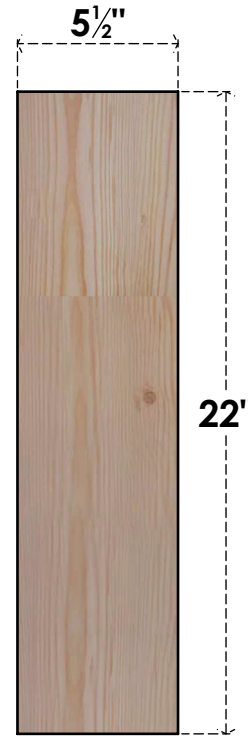

BRC06X14X22TRA00SDF

5 1/2"W X 14"D X 22"H TRADITIONAL SMOOTH BRACE, DOUGLAS FIR

SIDE

FRONT

EKENA MILLWORK
2300 WEST MAIN ST.
CLARKSVILLE, TX 75426
TOLL FREE: 866-607-0453
WWW.EKENAMILLWORK.COM

NOTES

1. INSTALLATION TO BE COMPLETED IN ACCORDANCE WITH MANUFACTURER'S SPECIFICATIONS.
2. DRAWING MAY NOT BE TO SCALE
3. THIS DRAWING IS INTENDED FOR DESIGN AND PLANNING PURPOSES ONLY.
4. ALL INFORMATION CONTAINED HEREIN WAS CURRENT AT THE TIME OF DEVELOPMENT BUT MUST BE REVIEWED AND APPROVED BY THE PRODUCT MANUFACTURER TO BE CONSIDERED ACCURATE.
5. PRODUCTS ARE NOT KILN DRIED. THIS ITEM IS UNIQUE AND WILL CONTAIN THE NATURAL VARIATIONS THAT THE WOOD SPECIES OFFERS. THIS MAY RESULT IN VARIATIONS UP TO 1/4"