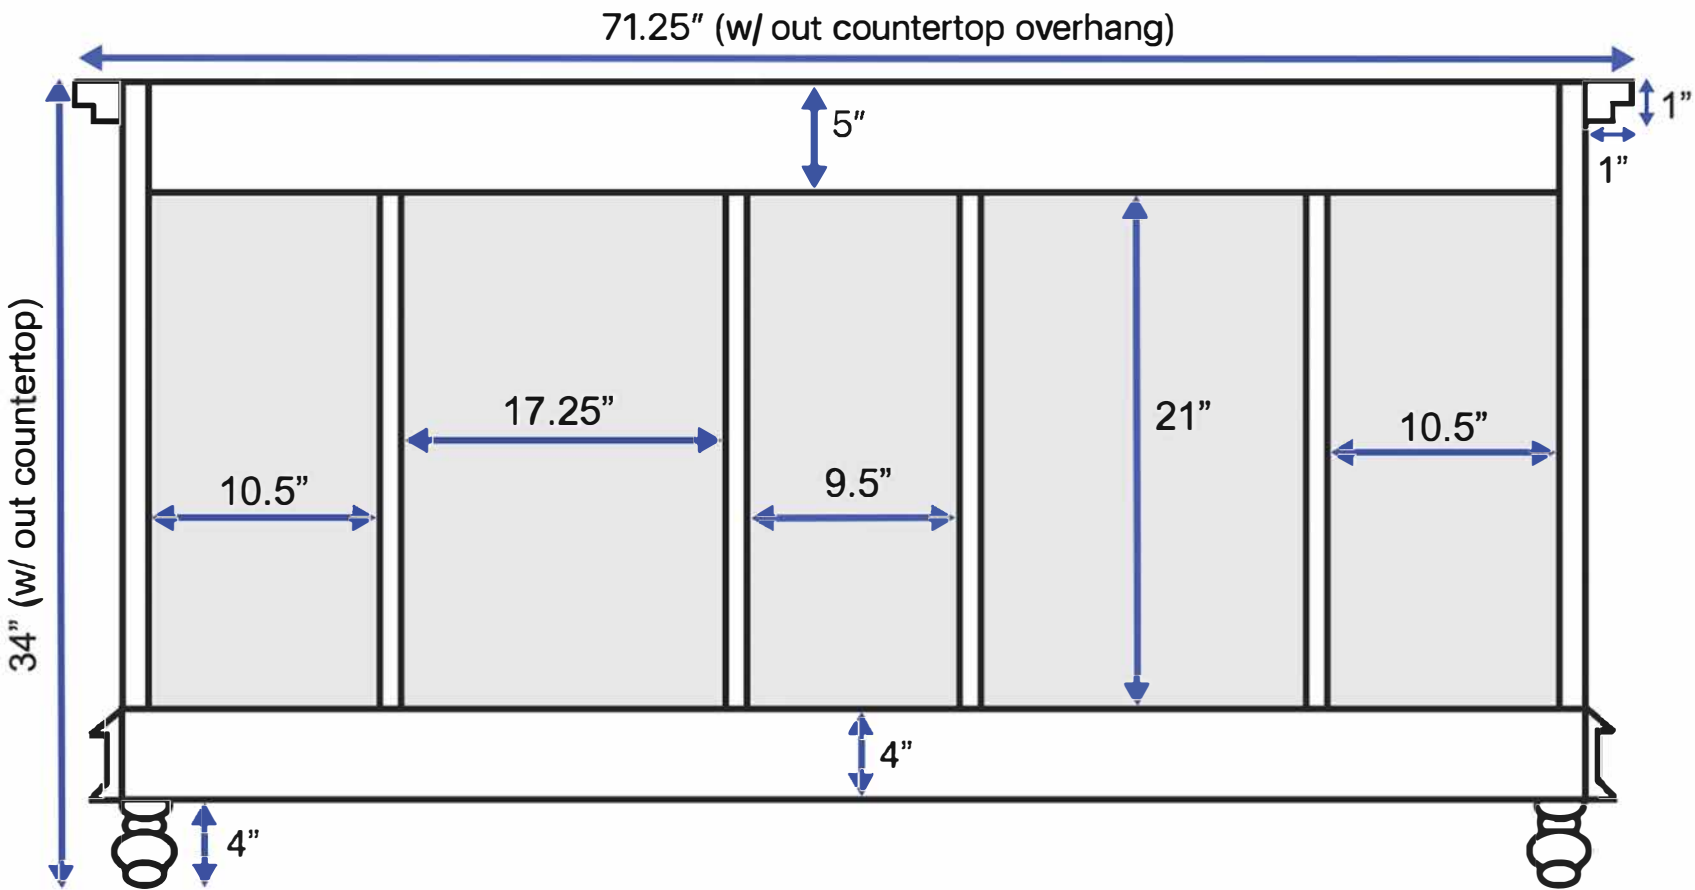

Bella 72-inch Double Vanity (Back View)

All measurements are approximate and rounded to the nearest quarter-inch.
Please allow for a slight margin of error.