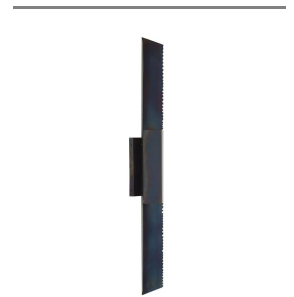

FRANCISCO SCONCE

DWI21
Burnt Iron
H: 36 IN
W: 4.5 IN
D: 4 IN

Contemporary mirrored architecture gets a literal edge with our burnt iron sconce. Brutalist-inspired sawtooth details are juxtaposed with a V-shaped grooved opening that allows light to highlight its blue-hued finish. Can be staged horizontally and vertically. Damp-rated, although limited covered outdoor areas may affect finish. Finish will vary.
CONTRACT: Suitable As Is