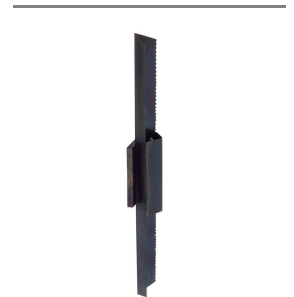

FRANCISCO SCONCE

DWI21
Burnt Iron
H: 36 IN
W: 4.5 IN
D: 4 IN

Contemporary mirrored architecture gets a literal edge with our burnt iron sconce. Brutalist-inspired sawtooth details are juxtaposed with a V-shaped grooved opening that allows light to highlight its blue-hued finish. Can be staged horizontally and vertically. Damp-rated, although limited covered outdoor areas may affect finish. Finish will vary.
CONTRACT: Suitable As Is