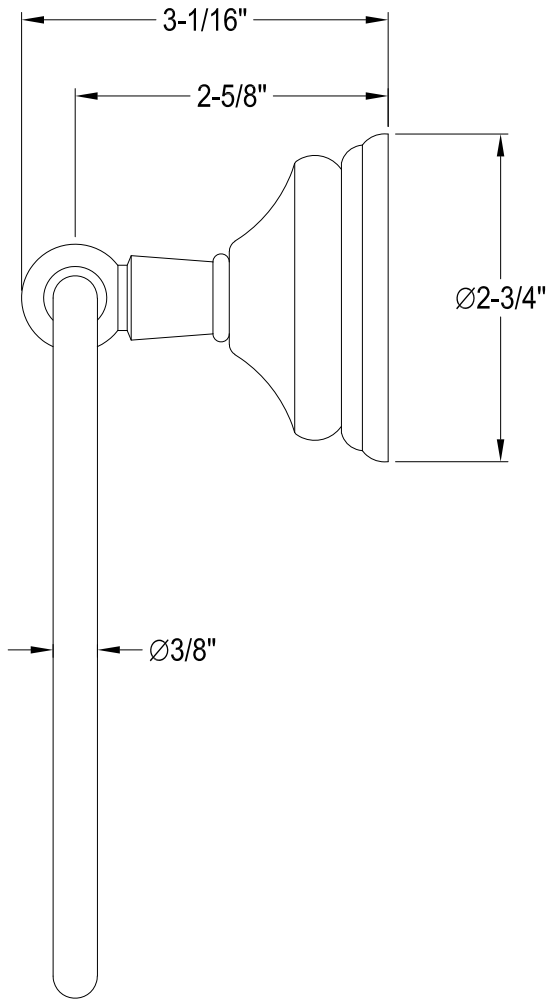

# BA9113C, BB, BN

24" Dual Towel Bar

# BA9114C, BB, BN

Towel Ring

# BA9118C, BB, BN

Toilet Paper Holder