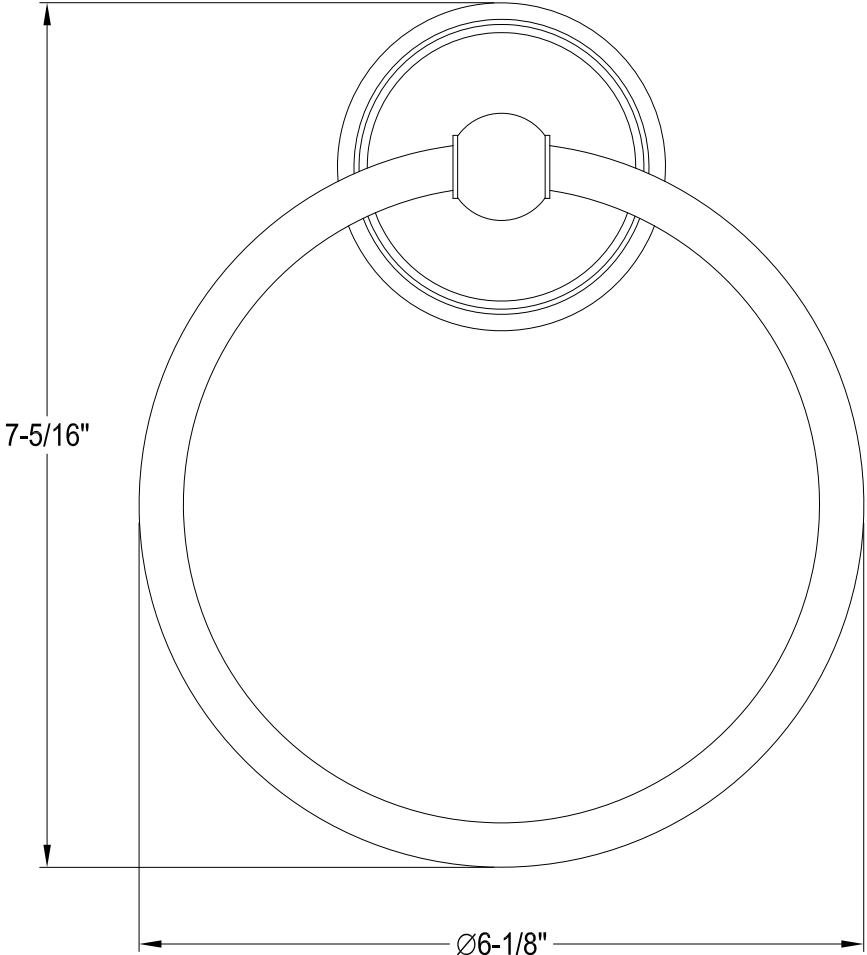

# BA9113C, BB, BN

24" Dual Towel Bar

# BA9114C, BB, BN

Towel Ring

# BA9118C, BB, BN

Toilet Paper Holder