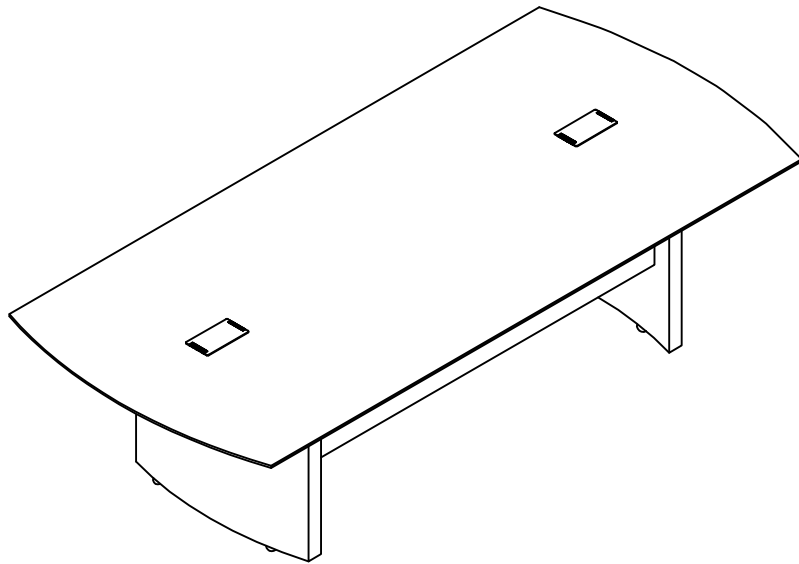

96" Conference Table

ASSEMBLY INSTRUCTIONS

PARTS LIST

| Name | Part | Qty. | Spare Qty |
|----------|---|-----------|-----------|
| A |  REALS001 Cam Lock | 14 | 1 |
| B |  REALS102SLV Cam Sticker/Silver | 14 | 1 |

| Name | Part | Qty. | Spare Qty |
|----------|--|-----------|-----------|
| C |  REALS003 Cam Post | 14 | 1 |

NOTE:

- ①. 1 Top and 2 Modesty Panels with Hardware packed in one carton - MNCT96
- ②. 2 Legs with Hardware packed in one carton - MNCB