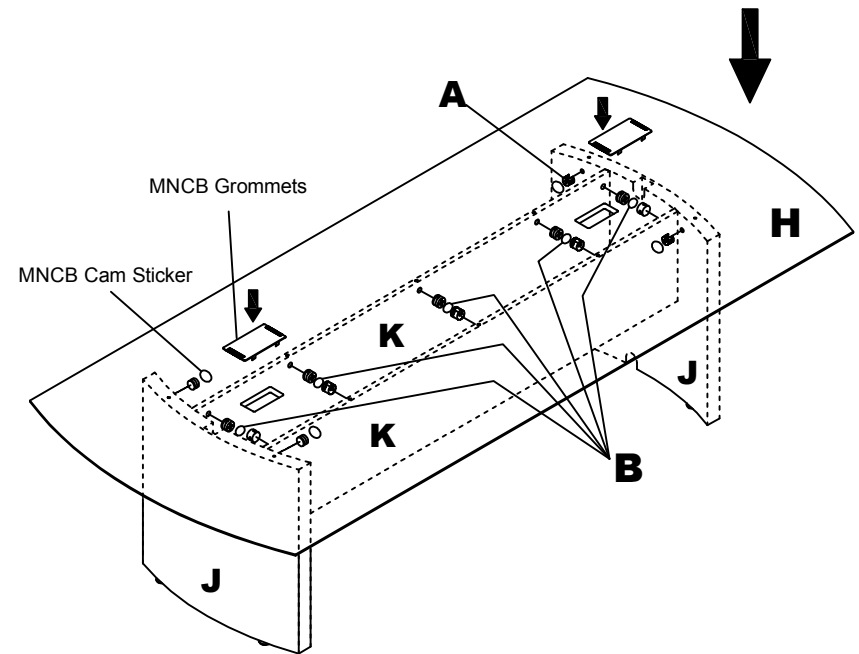

- 1 Insert Cams (A) into the Modesty Panel (K) and MNCB Legs (J). Install Cam Posts (C) into threaded inserts in MNCB Legs (J). Attach Modesty Panel (K) to MNCB Legs (J) by turning Cams (A).

NOTE: The arrow on the face of the Cam (A) should point towards the Cam Post (C) for proper alignment.

3

- ② Install Cam Posts (C) into threaded inserts in underside of Top (H).

4

- ③ Place Top (H) onto Leg (J) and Modesty Panel (K) and lock in place by turning Cams (A). Apply MNCB Cam Sticker onto Cams (A) of Legs (J). Apply Cam Stickers/Silver (B) onto Cams (A) of Modesty Panel (K). Insert Grommets into Top holes.

NOTE: The arrow on the face of the Cam (A) should point towards the Cam Post (C) for proper alignment.

5