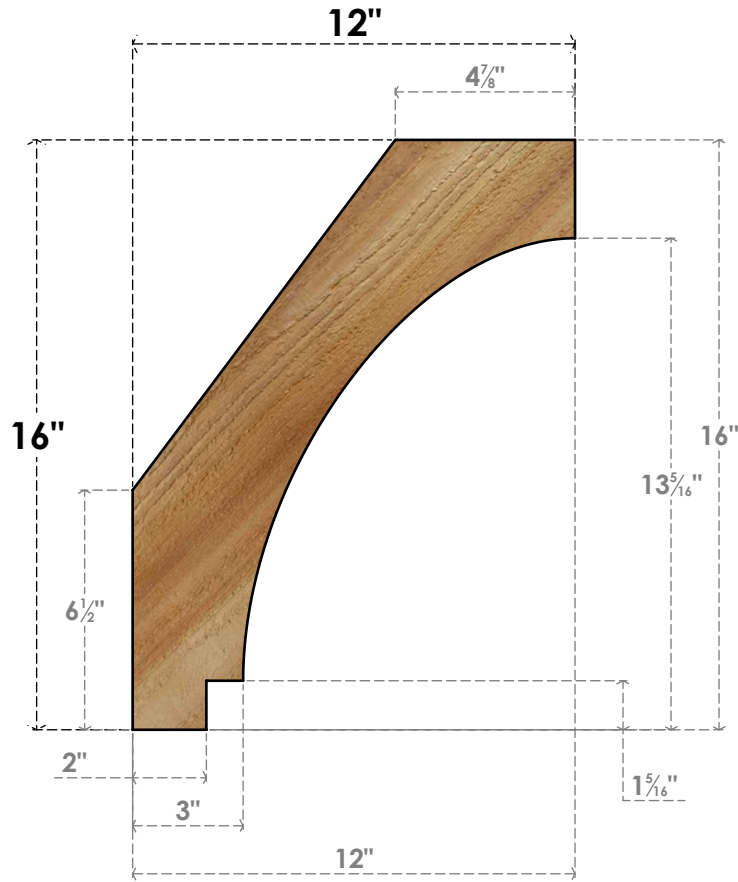

# BRC06X12X16IMPOORWR

6"W X 12"D X 16"H IMPERIAL ROUGH SAWN BRACE, WESTERN RED CEDAR

**SIDE**

**FRONT**

EKENA MILLWORK  
 2300 WEST MAIN ST.  
 CLARKSVILLE, TX 75426  
 TOLL FREE: 866-607-0453  
 WWW.EKENAMILLWORK.COM

**NOTES**

1. INSTALLATION TO BE COMPLETED IN ACCORDANCE WITH MANUFACTURER'S SPECIFICATIONS.
2. DRAWING MAY NOT BE TO SCALE
3. THIS DRAWING IS INTENDED FOR DESIGN AND PLANNING PURPOSES ONLY.
4. ALL INFORMATION CONTAINED HEREIN WAS CURRENT AT THE TIME OF DEVELOPMENT BUT MUST BE REVIEWED AND APPROVED BY THE PRODUCT MANUFACTURER TO BE CONSIDERED ACCURATE.
5. PRODUCTS ARE NOT KILN DRIED. THIS ITEM IS UNIQUE AND WILL CONTAIN THE NATURAL VARIATIONS THAT THE WOOD SPECIES OFFERS. THIS MAY RESULT IN VARIATIONS UP TO 1/4"