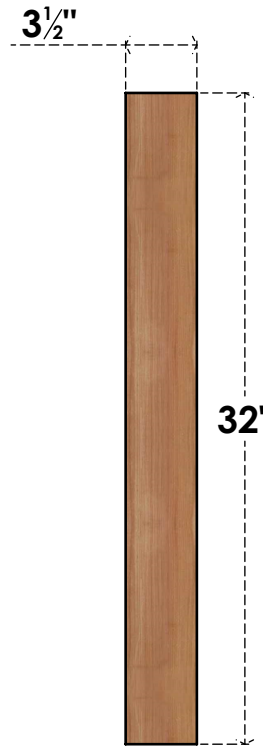

# BRC04X26X32TRA00SWR

3 1/2"W X 26"D X 32"H TRADITIONAL SMOOTH BRACE, WESTERN RED CEDAR

**SIDE**

**FRONT**

**EKENA MILLWORK**  
 2300 WEST MAIN ST.  
 CLARKSVILLE, TX 75426  
 TOLL FREE: 866-607-0453  
 WWW.EKENAMILLWORK.COM

**NOTES**

1. INSTALLATION TO BE COMPLETED IN ACCORDANCE WITH MANUFACTURER'S SPECIFICATIONS.
2. DRAWING MAY NOT BE TO SCALE
3. THIS DRAWING IS INTENDED FOR DESIGN AND PLANNING PURPOSES ONLY.
4. ALL INFORMATION CONTAINED HEREIN WAS CURRENT AT THE TIME OF DEVELOPMENT BUT MUST BE REVIEWED AND APPROVED BY THE PRODUCT MANUFACTURER TO BE CONSIDERED ACCURATE.
5. PRODUCTS ARE NOT KILN DRIED. THIS ITEM IS UNIQUE AND WILL CONTAIN THE NATURAL VARIATIONS THAT THE WOOD SPECIES OFFERS. THIS MAY RESULT IN VARIATIONS UP TO 1/4"