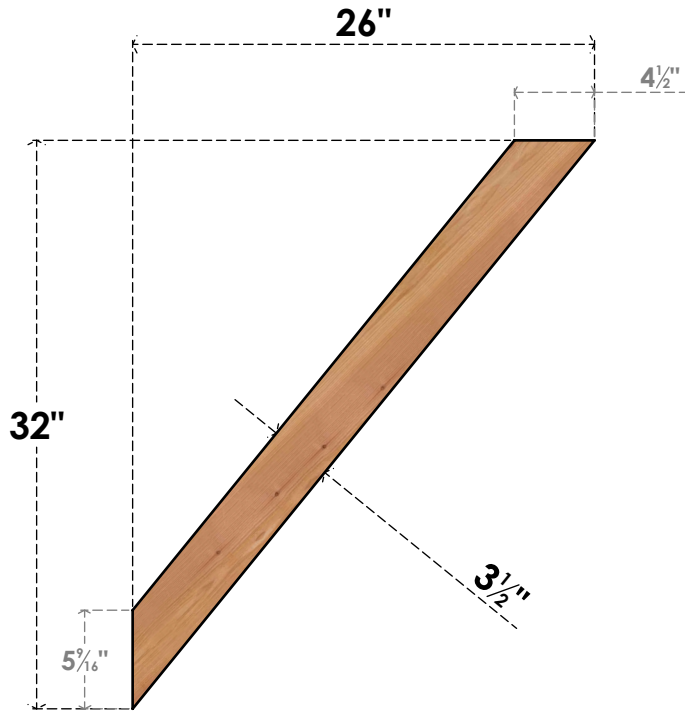

# BRC04X26X32TRA00SWR

3 1/2"W X 26"D X 32"H TRADITIONAL SMOOTH BRACE, WESTERN RED CEDAR

**SIDE**

**FRONT**

**EKENA MILLWORK**  
 2300 WEST MAIN ST.  
 CLARKSVILLE, TX 75426  
 TOLL FREE: 866-607-0453  
 WWW.EKENAMILLWORK.COM