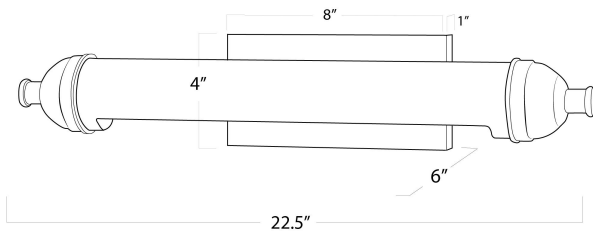

## SPECIFICATION SHEET

Devon Picture Light Large (Natural Brass)  
15-1175NB

<b>HEIGHT</b>	4
<b>WIDTH</b>	22.5
<b>DEPTH</b>	5
<b>SHADE DIMS</b>	N/A
<b>SHADE COLOR</b>	N/A
<b>BULB QTY</b>	2
<b>BULB TYPE</b>	T Type Medium Base (E26)
<b>SOCKET</b>	E26 Keyless. Switch on Cord
<b>WATTAGE</b>	25 Watt Max
<b>WIRING TYPE</b>	Hard Wire or Pinup
<b>BACKPLATE</b>	8 x 4 x 1
<b>JUNCTION BOX</b>	2 in from top, 2 in from bottom, 11.25 in from side
<b>MATERIAL</b>	Steel
<b>FINISH</b>	N/A
<b>NOTES</b>	N/A
<b>FREIGHT ONLY</b>	No