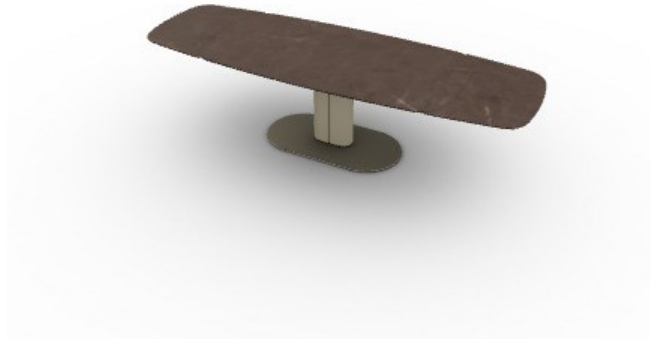

CAMEO

CAMEO is an extendable table with a sharply defined oval silhouette which imbues it with a powerful personality and not only provides stability but allows the space beneath the top to be used to the utmost. Made from coated metal, the central column supports the various types of tops; a metal/wood combination is invariably refined whereas the mixture of metal and ceramic with a marble effect creates a playful contrast between cold and warm materials and is edgily modern.

Total Height:	29 3/4 inches
Width:	78 3/4 (97.6376 3/4) (116.5352 5/8) inches
Depth:	39 3/8 inches
Column:	METAL / MATT PEARL BEIGE
Floor plate:	METAL / MATT PEARL BEIGE
Frame:	METAL / MATT PEARL BEIGE
Top and extension:	COUPLED CERAMIC AND GLASS / BRONZE (MATT)