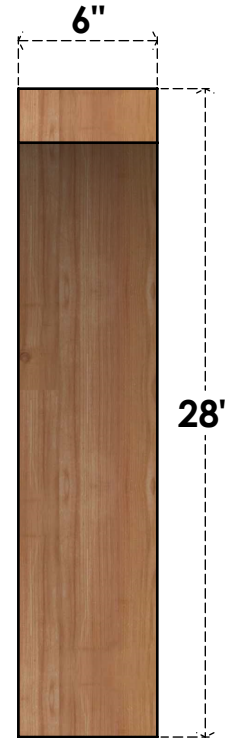

# BRC06X24X28THR00RWR

6"W X 24"D X 28"H THORTON ROUGH SAWN BRACE, WESTERN RED CEDAR

**SIDE**

**FRONT**

EKENA MILLWORK  
 2300 WEST MAIN ST.  
 CLARKSVILLE, TX 75426  
 TOLL FREE: 866-607-0453  
 WWW.EKENAMILLWORK.COM

**NOTES**

1. INSTALLATION TO BE COMPLETED IN ACCORDANCE WITH MANUFACTURER'S SPECIFICATIONS.
2. DRAWING MAY NOT BE TO SCALE
3. THIS DRAWING IS INTENDED FOR DESIGN AND PLANNING PURPOSES ONLY.
4. ALL INFORMATION CONTAINED HEREIN WAS CURRENT AT THE TIME OF DEVELOPMENT BUT MUST BE REVIEWED AND APPROVED BY THE PRODUCT MANUFACTURER TO BE CONSIDERED ACCURATE.
5. PRODUCTS ARE NOT KILN DRIED. THIS ITEM IS UNIQUE AND WILL CONTAIN THE NATURAL VARIATIONS THAT THE WOOD SPECIES OFFERS. THIS MAY RESULT IN VARIATIONS UP TO 1/4"