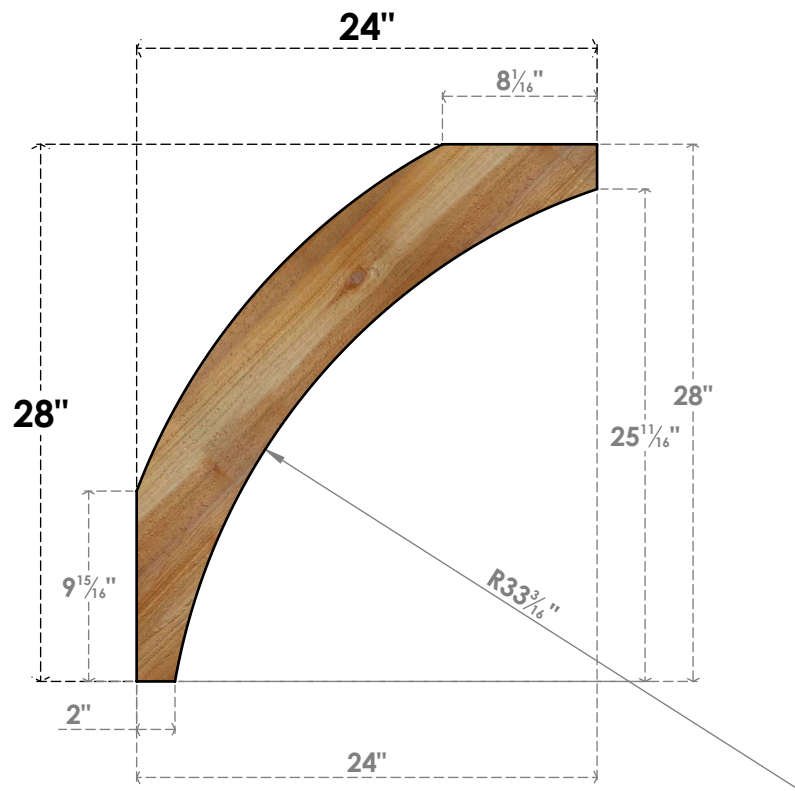

# BRC06X24X28THR00RWR

6"W X 24"D X 28"H THORTON ROUGH SAWN BRACE, WESTERN RED CEDAR

**SIDE**

**FRONT**

EKENA MILLWORK  
 2300 WEST MAIN ST.  
 CLARKSVILLE, TX 75426  
 TOLL FREE: 866-607-0453  
 WWW.EKENAMILLWORK.COM