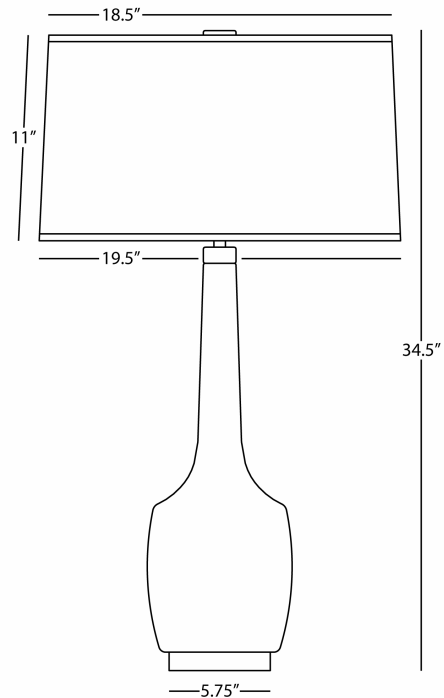

DELILAH

MMB70

Table Lamp

1-150W Max.

Bulb Type: A

Switch: Hi-Lo Dimming

Antique Brass Finish

Matte Midnight Blue Glazed Ceramic

Oyster Linen Shade w/ Self-Fabric

Top and Bottom Diffuser

See Audrey/ Delilah Table for Color Options

* *Made In The USA*