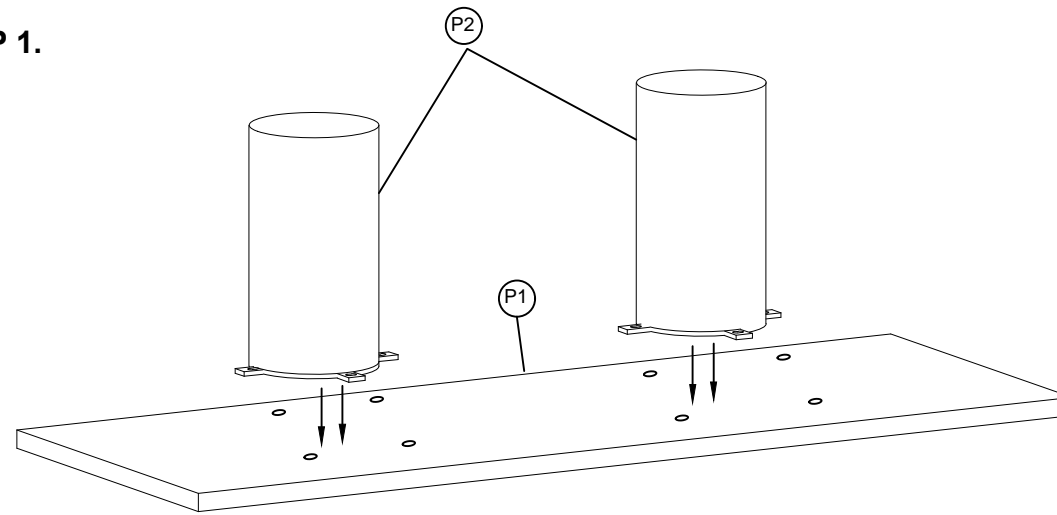

MOE'S
homecollection

ASSEMBLY INSTRUCTIONS.

HADLEY DINING TABLE 108

BB - 1048-20-0

THANK YOU FOR YOUR PURCHASE

PARTS AND HARDWARE

NO.	Description	Image	Qty
P1	Dining Table Top		1
P2	Dining Table Base		2

NO.	Description	Image	Qty
H1	Allen key (5mm)		1
H2	Allen Bolt M -8 (25mm x 8mm)		8
H3	Washer (25mm x 3mm)		8

Notes.

Thank you for purchasing this quality product ! Be sure to check all packing material carefully for small parts that may have come loose inside the carton during shipping.

STEP 1.

STEP 2.