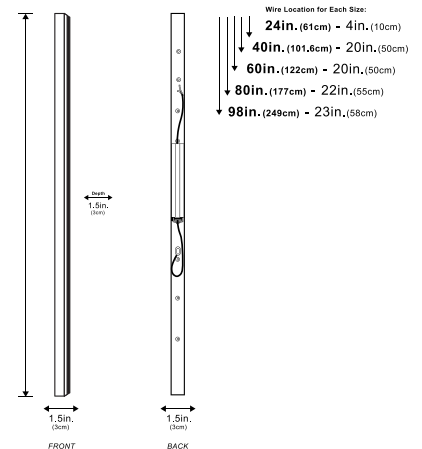

Minimalist and Modern Wall Lamp

Our minimalist and modern linéair wall lamp features a geometric shape of a simple rod. This modern wall light is crafted from quality metals in a matte black finish, being LED adding some contemporary charm to your ensemble.

- Dimensions** Height: 24", 40", 60", 80", 98"
Width: 1.5"
Depth: 1.5"
- Weight** 2lbs, 3lbs, 4lbs, 5lbs, 7lbs
- Materials & Finish** Aluminum, available in black or white finish
- Illumination** Voltage: 100-277V-0.5A 50/60HZ
Type: LED
Wattage: See table
Control: Remote Control for dimmable version only
Power Source: Hardwired, or plug-in
Built-in LED Light: Warm, Cold White, Dimmable, and RGB
- Certification** 
- Location Listed** Dry, Damp
- Power Source** Hardwired
- Lead Time** 2 days

Multiple Sizes Available:
 24in. (61cm)
 40in. (101,6cm)
 60in. (122cm)
 80in. (177cm)
 98in. (249cm)

Dimensions	Emitting Color	Lumens	Watts	Weight	Dimmable?
24 inches	3000K, 4000K, 6000K	222	8.3W	2lbs	No
40 inches	3000K, 4000K, 6000K	354	12.92W	3lbs	No
60 inches	3000K, 4000K, 6000K	389	15.51W	4lbs	No
80 inches	3000K, 4000K, 6000K	464	18.5W	5lbs	No
98 inches	3000K, 4000K, 6000K	556	21.8W	7lbs	No

Dimensions	Emitting Color	Lumens	Watts	Weight	Dimmable?
24 inches	2700K-6500K	222	8.3W	2lbs	Yes, with Remote
40 inches	2700K-6500K	354	12.92W	3lbs	Yes, with Remote
60 inches	2700K-6500K	389	15.51W	4lbs	Yes, with Remote
80 inches	2700K-6500K	464	18.5W	5lbs	Yes, with Remote
98 inches	2700K-6500K	556	21.8W	7lbs	Yes, with Remote