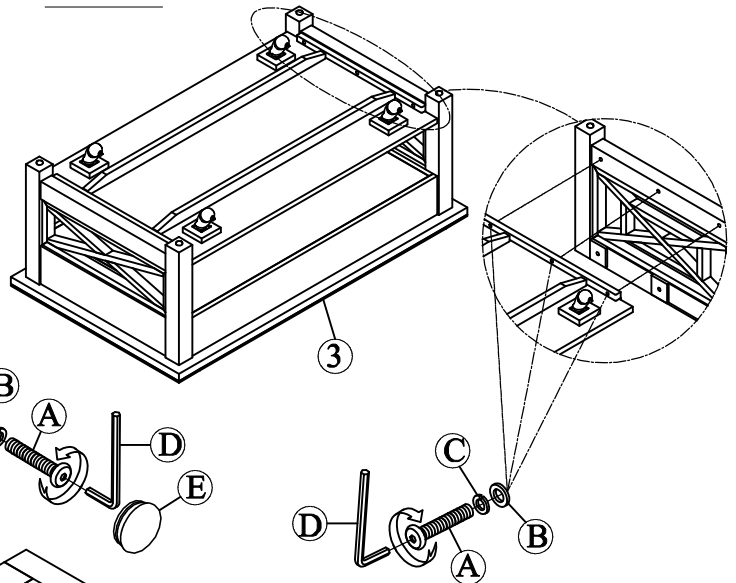

ASSEMBLY INSTRUCTION

DESCRIPTION: LIFT TOP COOKTAIL TABLE

Thank you for purchasing this quality product. Be sure to check all packing material carefully for small parts, which may have come loose inside the carton during shipment. Identify and count all parts and compare with the parts list below.

COMPLETED:

PARTS LIST

NO	DRAWING	DESCRIPTION	Q'TY
1		Table Top	1
2		Side Frame	2
3		Bottom Shelf	1

HARDWARE LIST

NO	DRAWING	DESCRIPTION	Q'TY
A		Bolt Ø1/4-20*38(L)	14
B		Flat Washer Ø1/4"*Ø16*2mm	14
C		Spring Washer Ø1/4"*Ø13mm	14
D		Allen key M4	1
E		Plastic Cap	8

STEP 1

STEP 2

STEP 3