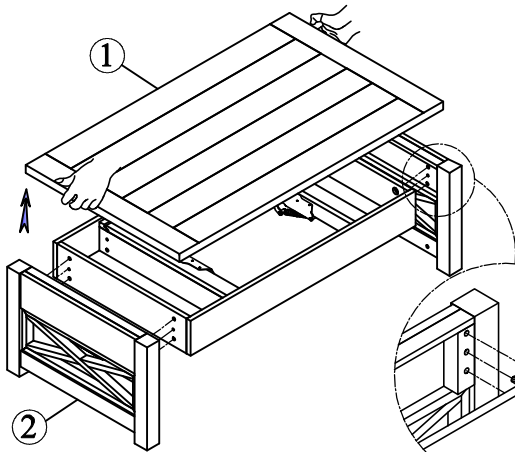

ASSEMBLY INSTRUCTION

DESCRIPTION: LIFT TOP COOKTAIL TABLE

Thank you for purchasing this quality product. Be sure to check all packing material carefully for small parts, which may have come loose inside the carton during shipment. Identify and count all parts and compare with the parts list below.

COMPLETED:

PARTS LIST

NO	DRAWING	DESCRIPTION	Q'TY
1		Table Top	1
2		Side Frame	2
3		Bottom Shelf	1

HARDWARE LIST

NO	DRAWING	DESCRIPTION	Q'TY
A		Bolt Ø1/4-20*38(L)	14
B		Flat Washer Ø1/4"*Ø16*2mm	14
C		Spring Washer Ø1/4"*Ø13mm	14
D		Allen key M4	1
E		Plastic Cap	8

STEP 1

STEP 2

STEP 3