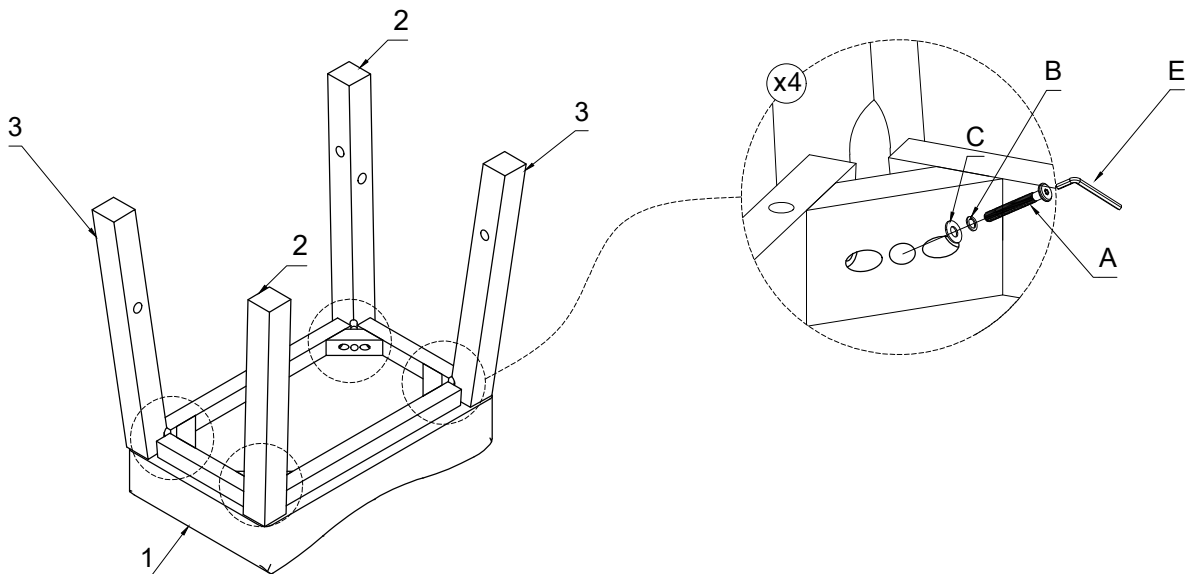

ASSEMBLY INSTRUCTIONS
PRODUCT# 8225 / PRODUCT# 8232 (CFV1026)
18" SADDLE STOOL

PARTS LIST				HARDWARE LIST			
NO	DESCRIPTION	FIGURE	QTY	NO	DESCRIPTION	FIGURE	QTY
1	SEAT		1	A	1/4"x50mm BOLTS		4
2	LEGS (LEFT)		2	B	(1/4"x P13x2) SPRING WASHERS		4
3	LEGS (RIGHT)		2	C	(1/4"x P19x2) FLAT WASHERS		4
4	LONG CROSSBARS		2	D	(Ø4 x 38mm) SCREWS		8
5	SHORT CROSSBARS		2	E	(58x23x4 mm) Allen key		1
				F	Glue		1

STEP 1:

- A. Place the seat (1) per drawing shown.
- B. Connect legs (left) and legs (right) (2,3) to the seat (1) with bolts (A) and loosely tighten with allen key (E).

ASSEMBLY INSTRUCTIONS
PRODUCT# 8225 / PRODUCT# 8232 (CFV1026)
18" SADDLE STOOL

STEP 2:

- A. Apply glue (F) into the circled holes of legs left and right (2,3) as shown then insert short crossbars (5) and long crossbars (4) to legs holes with screws (D).
- B. Loosely tighten with Phillips - Head Screwdriver (Not provided).