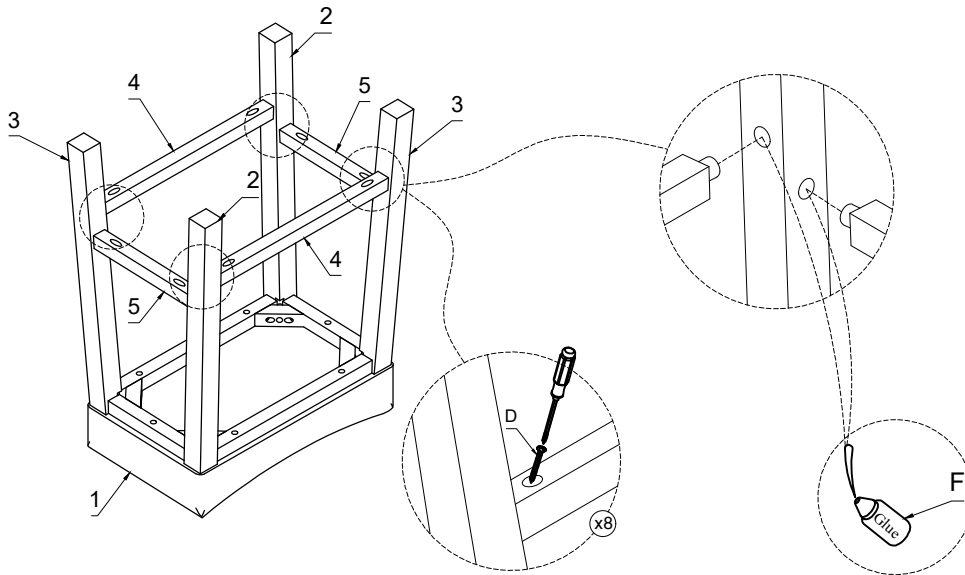

ASSEMBLY INSTRUCTIONS
PRODUCT# 8225 / PRODUCT# 8232 (CFV1026)
18" SADDLE STOOL

PARTS LIST				HARDWARE LIST			
NO	DESCRIPTION	FIGURE	QTY	NO	DESCRIPTION	FIGURE	QTY
1	SEAT		1	A	1/4"x50mm BOLTS		4
2	LEGS (LEFT)		2	B	(1/4"x P13x2) SPRING WASHERS		4
3	LEGS (RIGHT)		2	C	(1/4"x P19x2) FLAT WASHERS		4
4	LONG CROSSBARS		2	D	(Ø4 x 38mm) SCREWS		8
5	SHORT CROSSBARS		2	E	(58x23x4 mm) Allen key		1
				F	Glue		1

STEP 1:

- A. Place the seat (1) per drawing shown.
- B. Connect legs (left) and legs (right) (2,3) to the seat (1) with bolts (A) and loosely tighten with allen key (E).

ASSEMBLY INSTRUCTIONS
PRODUCT# 8225 / PRODUCT# 8232 (CFV1026)
18" SADDLE STOOL

STEP 2:

- A. Apply glue (F) into the circled holes of legs left and right (2,3) as shown then insert short crossbars (5) and long crossbars (4) to legs holes with screws (D).
- B. Loosely tighten with Phillips - Head Screwdriver (Not provided).