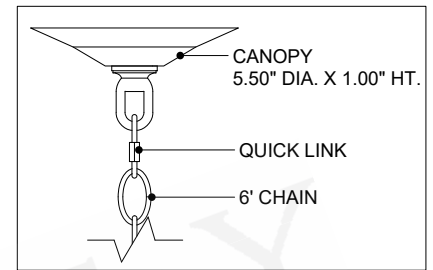

ITEM: 9000-1356

Overall Dimensions

Height: 19"

Diameter: 28.5"

CANOPY DETAIL

TOP VIEW

FRONT VIEW