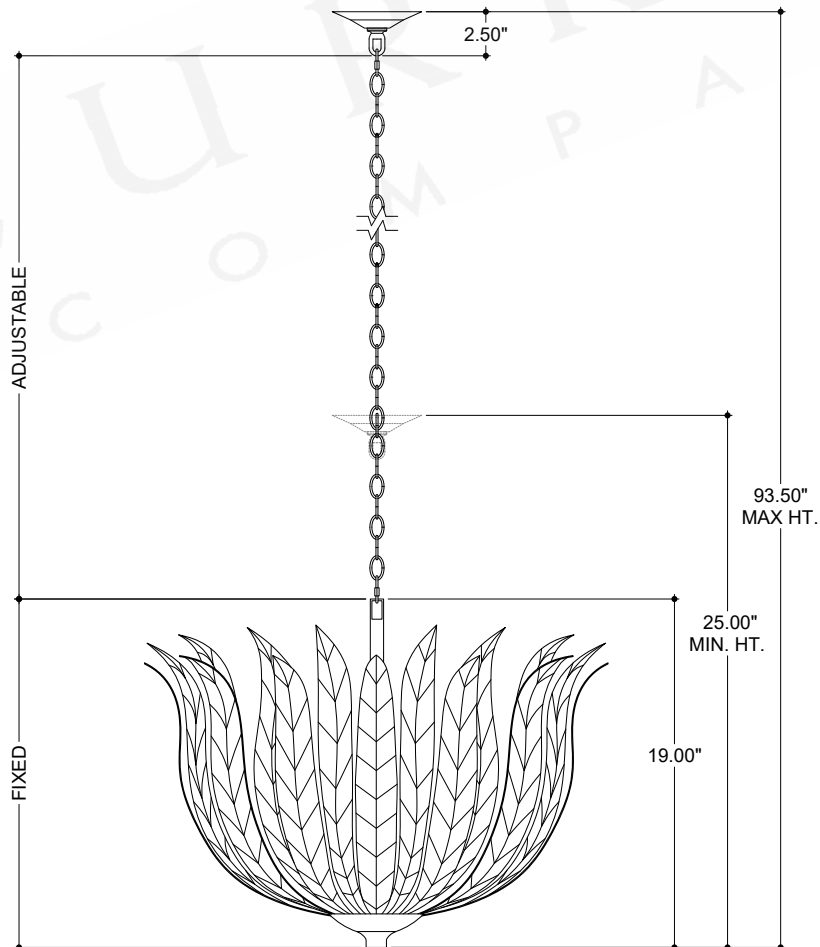

ITEM: 9000-1356

Overall Dimensions

Height: 19"

Diameter: 28.5"

CANOPY DETAIL

TOP VIEW

FRONT VIEW