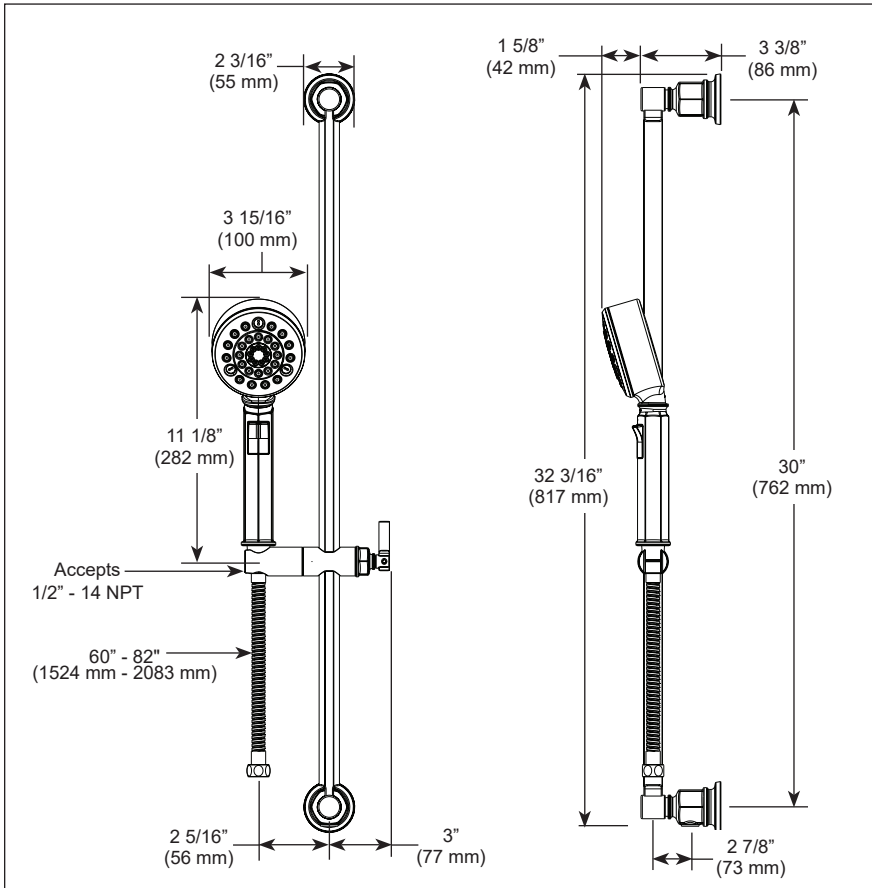

COMPLIES WITH:

- ASME A112.18.1 / CSA B125.1 ◆
- EPA WaterSense®

♿ ICC/ANSI A117.1

- Your Brizo hand shower incorporates a backflow protection system that has been tested to be in compliance with ASME A112.18.3 and ASME A112.18.1/CSA B125.1. It incorporates two certified check valves in series, which operate independently and are integral, non-serviceable parts of the wand assembly.