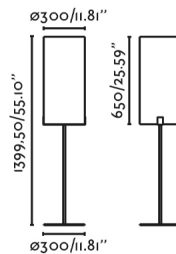

The NILA floor lamp combines elegance and functionality. With an off - white cylindrical shade and black structure, this avant - garde wall lamp enhances any space. Modernity and practicality in a single piece.

General characteristics

Fixation	Floor
voltage	120V
Hertz	60Hz
Cable length	0.02 ft
Switch type	On/Off
Max. Power	15W

Material

Body/Structure	Steel
Screen	Textile

Finish

Body/Structure	Matt Black
Screen	Off White
Location	Dry locations only
US Certification	Portátiles ETLus