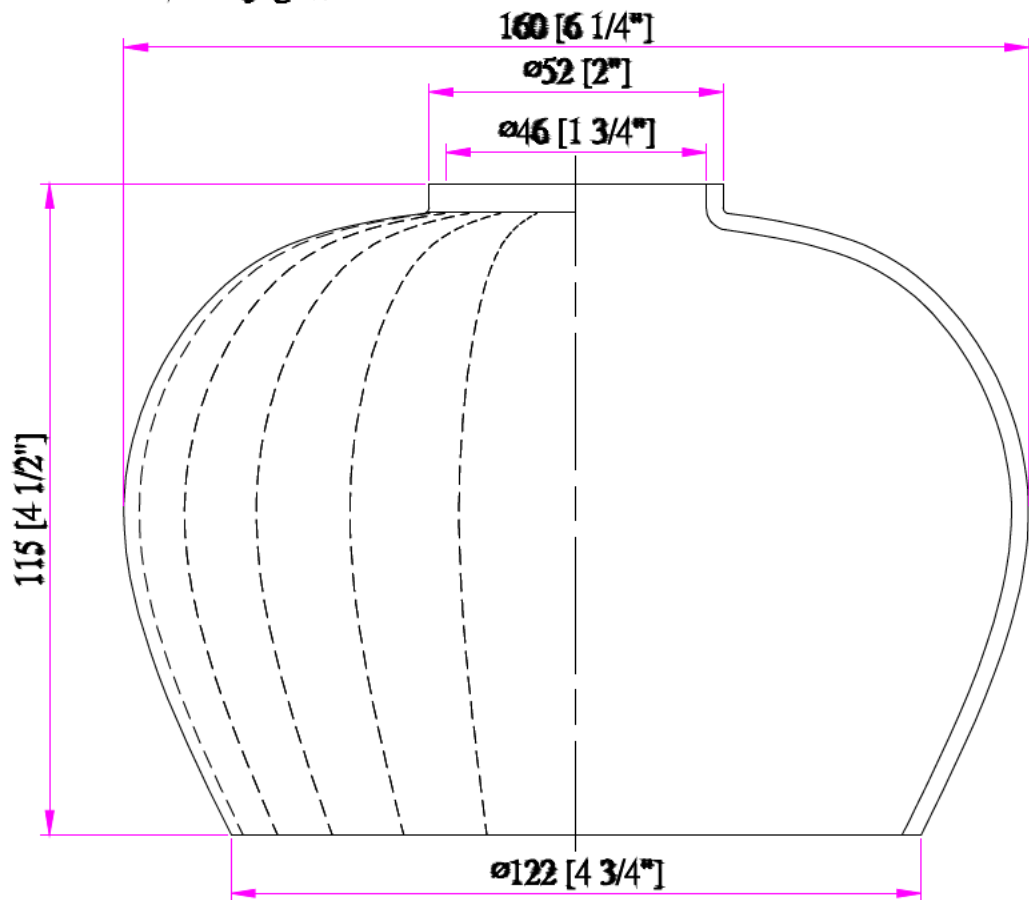

ITEM#: White glass
Clear glass
Smoke glass
Mercury glass

22瓣