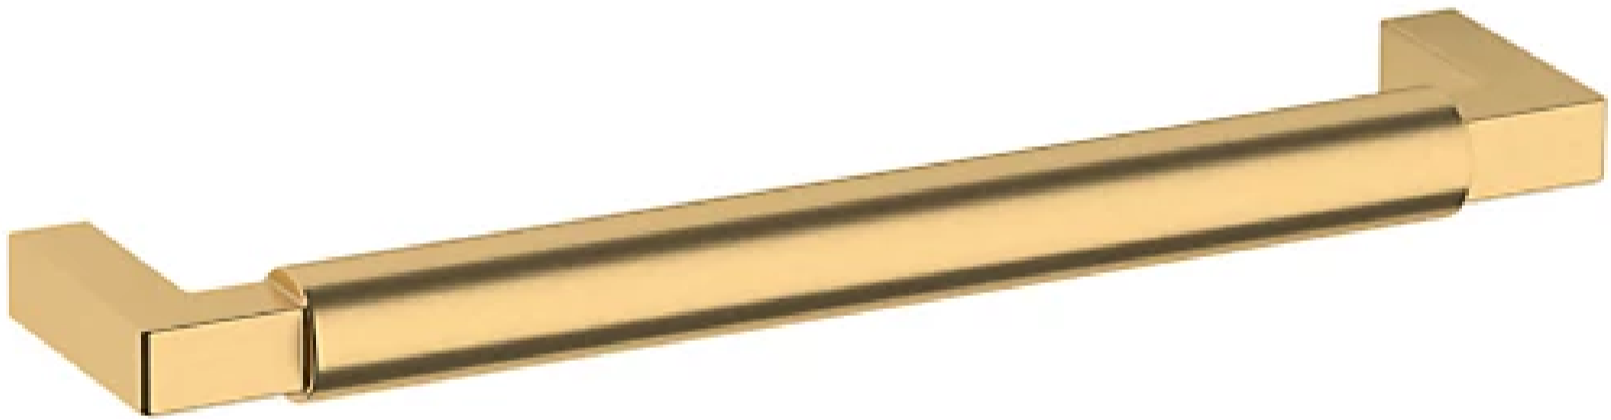

# 4432 GRAMERCY PULL

6" CTC

## SPECIFICATIONS

|            |              |
|------------|--------------|
| STYLE      | Contemporary |
| PROJECTION | 1.34         |

# 4432 GRAMERCY PULL

### Key Features

- ✓ Designed to match the design of the stunning L029 or L030 lever, the sharp corners married with the round pulls makes for a bold pull that won't go unnoticed.
- ✓ Baldwin's Satin Brass is a smooth, matte finish with golden, warm tones. This Lifetime Finish is created to add a subtle gleam to the hardware for years to come, and comes with a Limited Lifetime Finish Warranty.