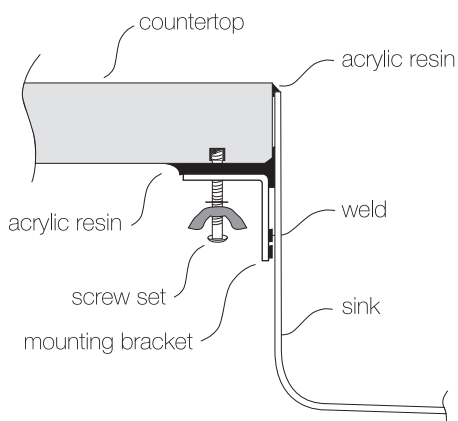

TOPZERO®

ZURICH TZ C761

Seamless Edge Stainless Steel Sink

GENERAL

Fine quality sink bowls formed of 18 gauge BA 304 18/10 nickel bearing stainless steel.

DESIGN FEATURES

Bowl Depth : 10"
Finish : Soft Satin Finish
Underside : Sound absorbing pads and special paint
Drain Opening : 3-1/2"

OPTIONAL ACCESSORIES

Stainless Steel Bottom Grid
Bamboo Cutting Board
Glass Cutting Board
Stainless Steel Drying Rack
Stainless Steel Colander

SINK DIMENSIONS (INCHES)

Patented in USA; Foreign Patents Pending

INSTALLATION PROFILE*

Watch the TopZero Sink
Installation video on [YouTube](#)

follow / like us @