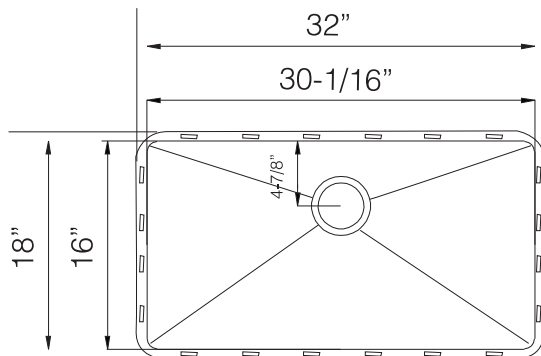

TOPZERO®

ZURICH TZ C761

Seamless Edge Stainless Steel Sink

GENERAL

Fine quality sink bowls formed of 18 gauge BA 304 18/10 nickel bearing stainless steel.

DESIGN FEATURES

Bowl Depth : 10"
Finish : Soft Satin Finish
Underside : Sound absorbing pads and special paint
Drain Opening : 3-1/2"

OPTIONAL ACCESSORIES

Stainless Steel Bottom Grid
Bamboo Cutting Board
Glass Cutting Board
Stainless Steel Drying Rack
Stainless Steel Colander

SINK DIMENSIONS (INCHES)

Patented in USA; Foreign Patents Pending