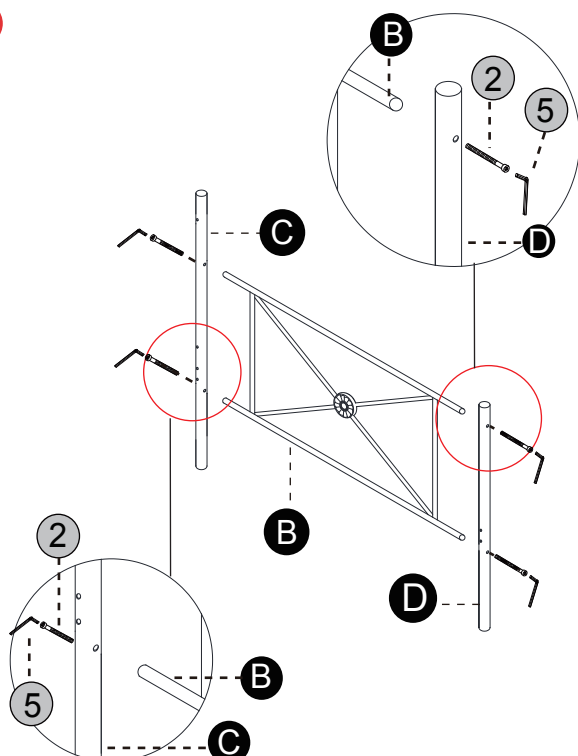

Daybed Frame Assembly Instruction

#Number System

Easy assembly by following 1,2,3...

Componets

A		x1
B		x2
C		x2
D		x2
E		x2
F		x1
G		x12
K		x4

Screws & Tools

1		M8*50mm	8
2		M6*60mm	14
3		M8	4
4		M8	8
5		M5	1
6		M13/M10	1

We control manufacturing and distribution ourselves, ensure the quality.

1

2

M6*60mm
4pcs

2

2

M6*60mm
4pcs