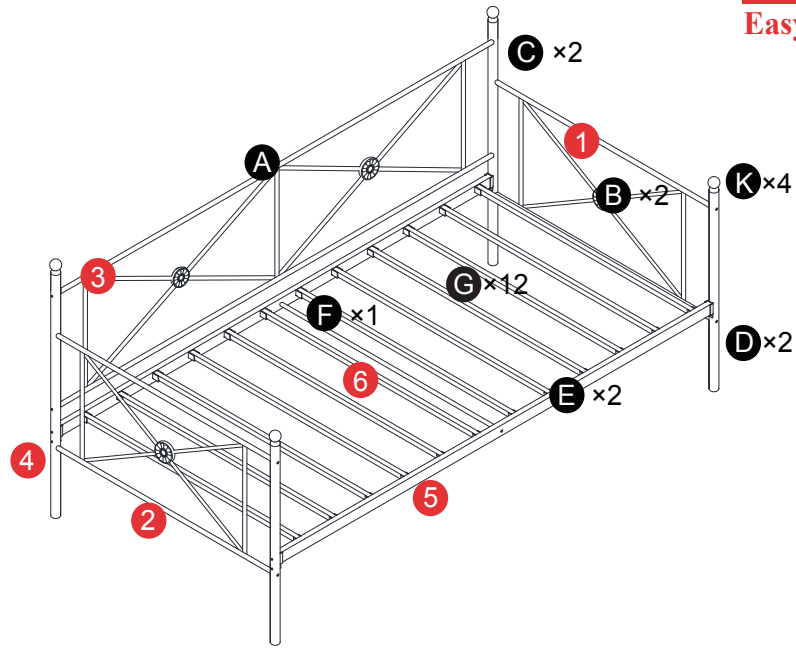

Daybed Frame Assembly Instruction

#Number System

Easy assembly by following 1,2,3...

Componets

A		x1
B		x2
C		x2
D		x2
E		x2
F		x1
G		x12
K		x4

Screws & Tools

1		M8*50mm	8
2		M6*60mm	14
3		M8	4
4		M8	8
5		M5	1
6		M13/M10	1