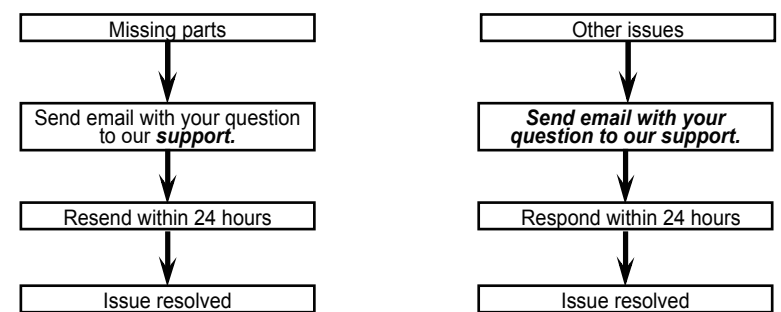

Trouble shooting: