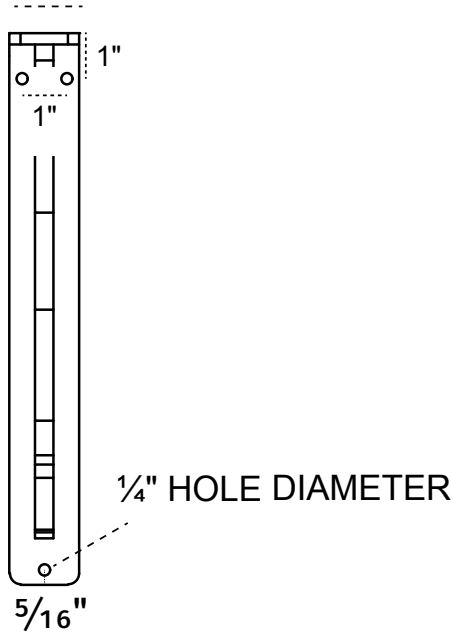

1½-INCH W X 10-INCH D X 12-INCH H FLEUR-DE-LIS SINGLE BRACE BRACKET

1½" WIDTH

FRONT PROFILE

10" DEPTH

SIDE PROFILE

HEAVY-DUTY ¼" THICK

AVAILABLE IN:
POWDER COATED BLACK

BKTM01X10X12SFLPBL