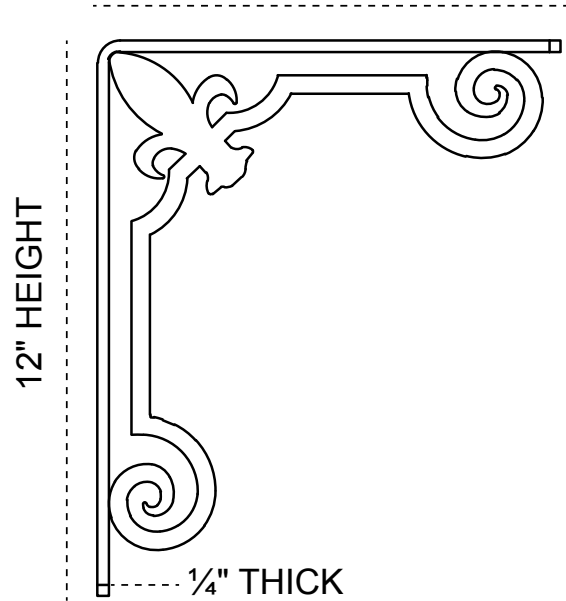

1½-INCH W X 10-INCH D X 12-INCH H FLEUR-DE-LIS SINGLE BRACE BRACKET

1½" WIDTH

FRONT PROFILE

10" DEPTH

SIDE PROFILE

HEAVY-DUTY ¼" THICK

AVAILABLE IN:
POWDER COATED BLACK

BKTM01X10X12SFLPBL