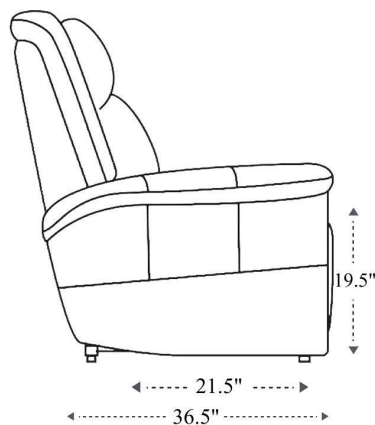

Power Recliner

Overall Dimensions	33" x 36.5" x 43"
Overall Width	33"
Overall Depth	36.5"
Overall Height	43"
Overall Weight	112.2 lbs.
Fully Reclined	64"
Distance from Wall	4"
Back of Seat to end of Chaise	40"
Leg Height (Distance from Foot Rest to Floor in Full Recline)	23"
Head Height (Distance from Headrest to Floor in Full Recline)	34"

Seat Width	23"
Seat Depth	21.5"
Seat Height	19.5"
Arm Width	4.5"
Arm Depth	21"
Arm Height	26"
Back Width	23.5"
Back Height	28"
Headrest Extended from Back	--