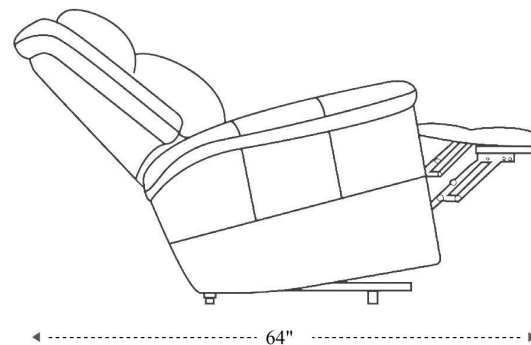

Power Recliner

Overall Dimensions	33" x 36.5" x 43"
Overall Width	33"
Overall Depth	36.5"
Overall Height	43"
Overall Weight	112.2 lbs.
Fully Reclined	64"
Distance from Wall	4"
Back of Seat to end of Chaise	40"
Leg Height (Distance from Foot Rest to Floor in Full Recline)	23"
Head Height (Distance from Headrest to Floor in Full Recline)	34"

Seat Width	23"
Seat Depth	21.5"
Seat Height	19.5"
Arm Width	4.5"
Arm Depth	21"
Arm Height	26"
Back Width	23.5"
Back Height	28"
Headrest Extended from Back	--