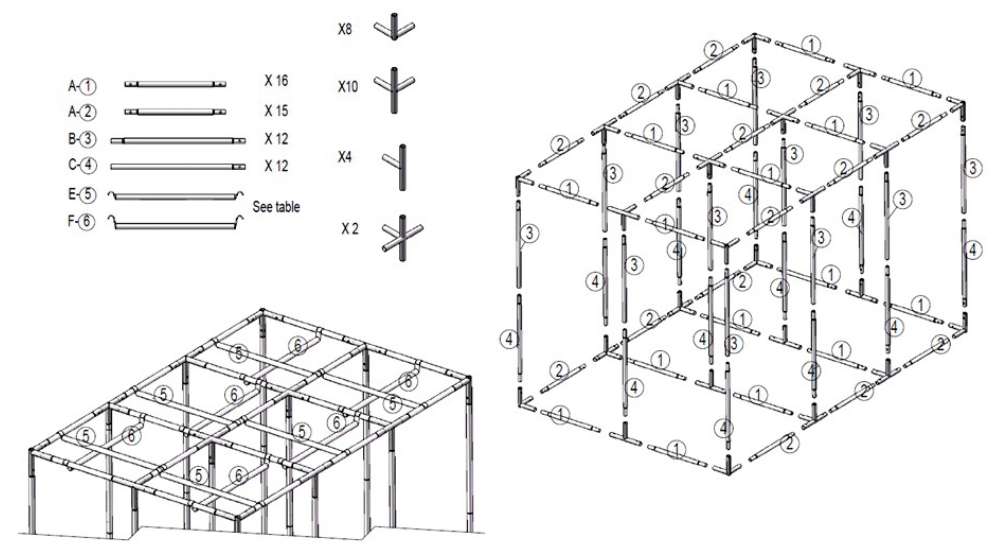

TENT SIZE (INCH/ CM)	Tube-1(A)	Tube-2(A)	Tube-3(B)	Tube-4(C)	Tube-5(E)	Tube-6(F)
96x144x80" / 240x360x200	x16	x15	x12	x12	x6	x6
120x180x80" / 300x450x200	x16	x15	x12	x12	x6	x6
160x80x80" / 400x200x200	x16	x15	x12	x12	x6	x6