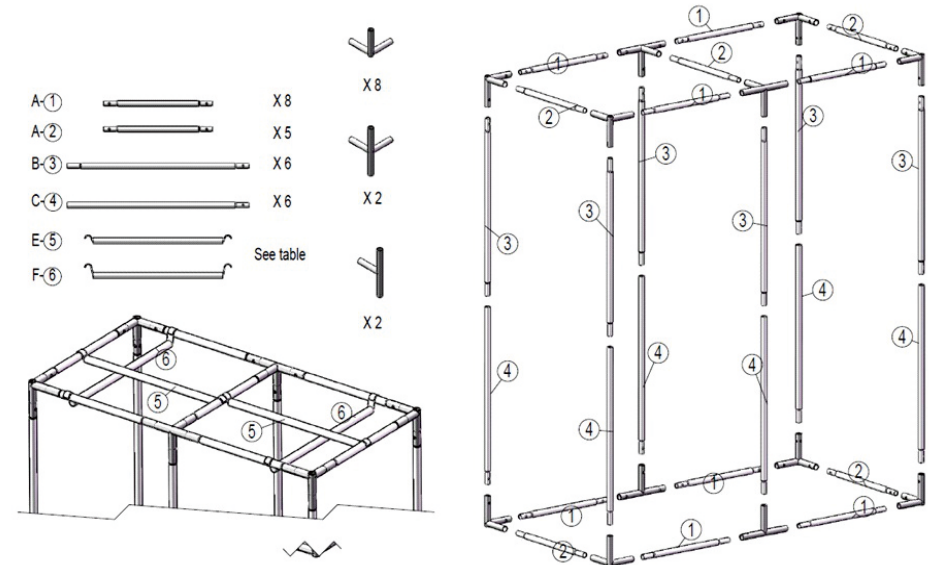

Grow Tent Assembly Instructions

1 Connect the grow tent framework ensuring that the poles are seated properly in the corner connectors. It may be necessary to gently twist the poles back and forth until the connection tabs pop-out and lock into place.

TENT SIZE (INCH/ CM)	Tube-1(A)	Tube-2(A)	Tube-3(B)	Tube-4(C)	Tube-5(E)	Tube-6(F)
16x16x48" / 40x40x120	x4	x4	x4	x4	x1	x1
20x20x40" / 50x50x100	x4	x4	x4	x4	x1	x1
24x24x24" / 60x60x60	x4	x4	x4	x0	x1	x1
24x24x48" / 60x60x120	x4	x4	x4	x4	x1	x1
24x24x56" / 60x60x140	x4	x4	x4	x4	x1	x1
24x24x64" / 60x60x160	x4	x4	x4	x4	x1	x1
24x24x80" / 60x60x200	x4	x4	x4	x4	x1	x2
32x32x64" / 80x80x160	x4	x4	x4	x4	x1	x1
32x32x72" / 80x80x180	x4	x4	x4	x4	x1	x1
32x32x80" / 80x80x200	x4	x4	x4	x4	x1	x2
36x24x40" / 90x60x100	x4	x4	x4	x0	x1	x1
36x36x72" / 90x90x180	x4	x4	x4	x4	x1	x2
36x36x80" / 90x90x200	x4	x4	x4	x4	x1	x2
40x40x72" / 100x100x180	x4	x4	x4	x4	x1	x2
40x40x80" / 100x100x200	x4	x4	x4	x4	x1	x2
48x24x40" / 120x60x100	x4	x4	x4	x0	x1	x2
48x24x48" / 120x60x120	x4	x4	x4	x0	x1	x2
48x24x60" / 120x60x150	x4	x4	x4	x4	x1	x2
48x24x64" / 120x60x160	x4	x4	x4	x4	x1	x2
48x24x72" / 120x60x180	x4	x4	x4	x4	x1	x2
48x48x80" / 120x120x200	x4	x4	x4	x4	x1	x2
48x48x86" / 120x120x215	x4	x4	x4	x4	x1	x2
56x56x80" / 140x140x200	x4	x4	x4	x4	x1	x2
60x36x80" / 150x90x200	x4	x4	x4	x4	x1	x2
60x60x80" / 150x150x200	x4	x4	x4	x4	x1	x2
60x60x86" / 150x150x215	x4	x4	x4	x4	x1	x2

TENT SIZE (INCH/ CM)	Tube-1(A)	Tube-2(A)	Tube-3(B)	Tube-4(C)	Tube-5(E)	Tube-6(F)
80x40x80" / 200x100x200	x8	x5	x6	x6	x2	x2
96x48x80" / 240x120x200	x8	x5	x6	x6	x2	x2
112x56x80" / 280x140x200	x8	x5	x6	x6	x2	x2
120x60x80" / 300x150x200	x8	x5	x6	x6	x2	x2

TENT SIZE (INCH/ CM)	Tube-1(A)	Tube-2(A)	Tube-3(B)	Tube-4(C)	Tube-5(E)	Tube-6(F)
80x80x80" / 200x200x200	x10	x12	x9	x9	x4	x4
96x96x80" / 240x240x200	x10	x12	x9	x9	x4	x4
96x144x80" / 240x360x200	x10	x12	x9	x9	x4	x4
120x80x80" / 300x200x200	x10	x12	x9	x9	x4	x4
120x120x80" / 300x300x200	x10	x12	x9	x9	x4	x4