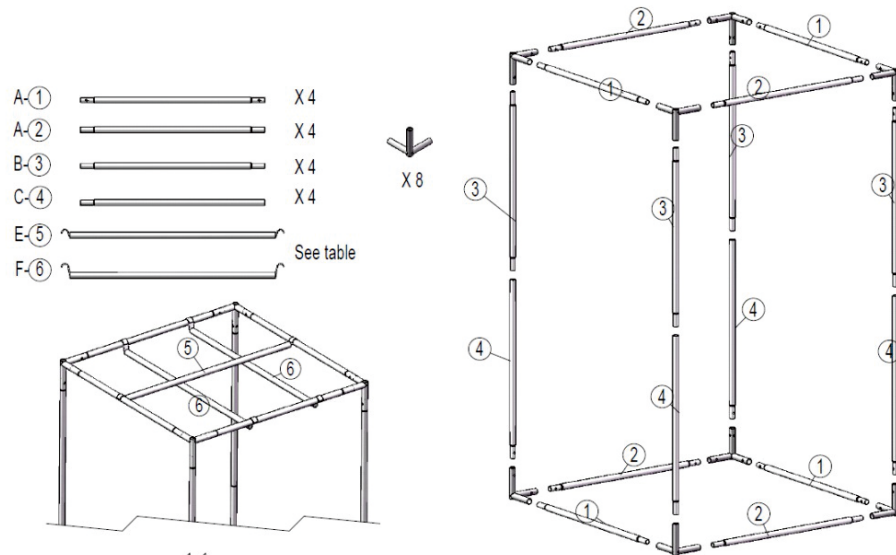

Grow Tent Assembly Instructions

1 Connect the grow tent framework ensuring that the poles are seated properly in the corner connectors. It may be necessary to gently twist the poles back and forth until the connection tabs pop-out and lock into place.

TENT SIZE (INCH/ CM)	Tube-1(A)	Tube-2(A)	Tube-3(B)	Tube-4(C)	Tube-5(E)	Tube-6(F)
16x16x48" / 40x40x120	x4	x4	x4	x4	x1	x1
20x20x40" / 50x50x100	x4	x4	x4	x4	x1	x1
24x24x24" / 60x60x60	x4	x4	x4	x0	x1	x1
24x24x48" / 60x60x120	x4	x4	x4	x4	x1	x1
24x24x56" / 60x60x140	x4	x4	x4	x4	x1	x1
24x24x64" / 60x60x160	x4	x4	x4	x4	x1	x1
24x24x80" / 60x60x200	x4	x4	x4	x4	x1	x2
32x32x64" / 80x80x160	x4	x4	x4	x4	x1	x1
32x32x72" / 80x80x180	x4	x4	x4	x4	x1	x1
32x32x80" / 80x80x200	x4	x4	x4	x4	x1	x2
36x24x40" / 90x60x100	x4	x4	x4	x0	x1	x1
36x36x72" / 90x90x180	x4	x4	x4	x4	x1	x2
36x36x80" / 90x90x200	x4	x4	x4	x4	x1	x2
40x40x72" / 100x100x180	x4	x4	x4	x4	x1	x2
40x40x80" / 100x100x200	x4	x4	x4	x4	x1	x2
48x24x40" / 120x60x100	x4	x4	x4	x0	x1	x2
48x24x48" / 120x60x120	x4	x4	x4	x0	x1	x2
48x24x60" / 120x60x150	x4	x4	x4	x4	x1	x2
48x24x64" / 120x60x160	x4	x4	x4	x4	x1	x2
48x24x72" / 120x60x180	x4	x4	x4	x4	x1	x2
48x48x80" / 120x120x200	x4	x4	x4	x4	x1	x2
48x48x86" / 120x120x215	x4	x4	x4	x4	x1	x2
56x56x80" / 140x140x200	x4	x4	x4	x4	x1	x2
60x36x80" / 150x90x200	x4	x4	x4	x4	x1	x2
60x60x80" / 150x150x200	x4	x4	x4	x4	x1	x2
60x60x86" / 150x150x215	x4	x4	x4	x4	x1	x2

TENT SIZE (INCH/ CM)	Tube-1(A)	Tube-2(A)	Tube-3(B)	Tube-4(C)	Tube-5(E)	Tube-6(F)
80x40x80" / 200x100x200	x8	x5	x6	x6	x2	x2
96x48x80" / 240x120x200	x8	x5	x6	x6	x2	x2
112x56x80" / 280x140x200	x8	x5	x6	x6	x2	x2
120x60x80" / 300x150x200	x8	x5	x6	x6	x2	x2

TENT SIZE (INCH/ CM)	Tube-1(A)	Tube-2(A)	Tube-3(B)	Tube-4(C)	Tube-5(E)	Tube-6(F)
80x80x80" / 200x200x200	x10	x12	x9	x9	x4	x4
96x96x80" / 240x240x200	x10	x12	x9	x9	x4	x4
96x144x80" / 240x360x200	x10	x12	x9	x9	x4	x4
120x80x80" / 300x200x200	x10	x12	x9	x9	x4	x4
120x120x80" / 300x300x200	x10	x12	x9	x9	x4	x4