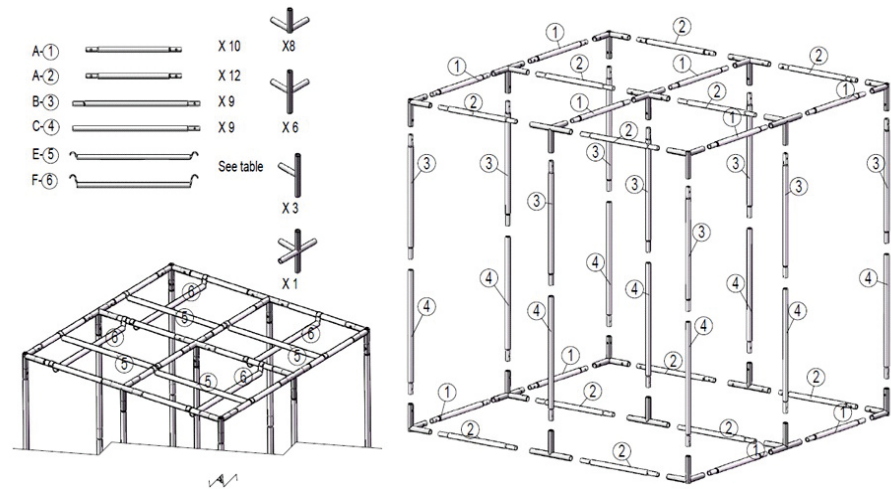

Grow Tent Assembly Instructions

1 Connect the grow tent framework ensuring that the poles are seated properly in the corner connectors. It may be necessary to gently twist the poles back and forth until the connection tabs pop-out and lock into place.

TENT SIZE (INCH/ CM)	Tube-1(A)	Tube-2(A)	Tube-3(B)	Tube-4(C)	Tube-5(E)	Tube-6(F)
16x16x48" / 40x40x120	x4	x4	x4	x4	x1	x1
20x20x40" / 50x50x100	x4	x4	x4	x4	x1	x1
24x24x24" / 60x60x60	x4	x4	x4	x0	x1	x1
24x24x48" / 60x60x120	x4	x4	x4	x4	x1	x1
24x24x56" / 60x60x140	x4	x4	x4	x4	x1	x1
24x24x64" / 60x60x160	x4	x4	x4	x4	x1	x1
24x24x80" / 60x60x200	x4	x4	x4	x4	x1	x2
32x32x64" / 80x80x160	x4	x4	x4	x4	x1	x1
32x32x72" / 80x80x180	x4	x4	x4	x4	x1	x1
32x32x80" / 80x80x200	x4	x4	x4	x4	x1	x2
36x24x40" / 90x60x100	x4	x4	x4	x0	x1	x1
36x36x72" / 90x90x180	x4	x4	x4	x4	x1	x2
36x36x80" / 90x90x200	x4	x4	x4	x4	x1	x2
40x40x72" / 100x100x180	x4	x4	x4	x4	x1	x2
40x40x80" / 100x100x200	x4	x4	x4	x4	x1	x2
48x24x40" / 120x60x100	x4	x4	x4	x0	x1	x2
48x24x48" / 120x60x120	x4	x4	x4	x0	x1	x2
48x24x60" / 120x60x150	x4	x4	x4	x4	x1	x2
48x24x64" / 120x60x160	x4	x4	x4	x4	x1	x2
48x24x72" / 120x60x180	x4	x4	x4	x4	x1	x2
48x48x80" / 120x120x200	x4	x4	x4	x4	x1	x2
48x48x86" / 120x120x215	x4	x4	x4	x4	x1	x2
56x56x80" / 140x140x200	x4	x4	x4	x4	x1	x2
60x36x80" / 150x90x200	x4	x4	x4	x4	x1	x2
60x60x80" / 150x150x200	x4	x4	x4	x4	x1	x2
60x60x86" / 150x150x215	x4	x4	x4	x4	x1	x2

TENT SIZE (INCH/ CM)	Tube-1(A)	Tube-2(A)	Tube-3(B)	Tube-4(C)	Tube-5(E)	Tube-6(F)
80x40x80" / 200x100x200	x8	x5	x6	x6	x2	x2
96x48x80" / 240x120x200	x8	x5	x6	x6	x2	x2
112x56x80" / 280x140x200	x8	x5	x6	x6	x2	x2
120x60x80" / 300x150x200	x8	x5	x6	x6	x2	x2

TENT SIZE (INCH/ CM)	Tube-1(A)	Tube-2(A)	Tube-3(B)	Tube-4(C)	Tube-5(E)	Tube-6(F)
80x80x80" / 200x200x200	x10	x12	x9	x9	x4	x4
96x96x80" / 240x240x200	x10	x12	x9	x9	x4	x4
96x144x80" / 240x360x200	x10	x12	x9	x9	x4	x4
120x80x80" / 300x200x200	x10	x12	x9	x9	x4	x4
120x120x80" / 300x300x200	x10	x12	x9	x9	x4	x4