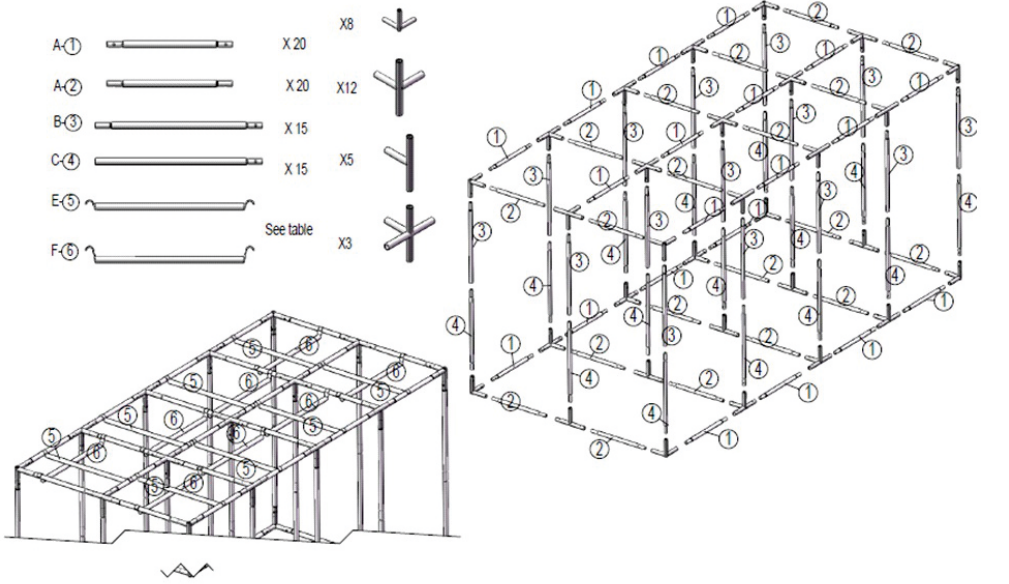

TENT SIZE (INCH/ CM)	Tube-1(A)	Tube-2(A)	Tube-3(B)	Tube-4(C)	Tube-5(E)	Tube-6(F)
96x192x80" / 240x480x200	x20	x20	x15	x15	x8	x8
120x240x80" / 300x600x200	x20	x20	x15	x15	x8	x8