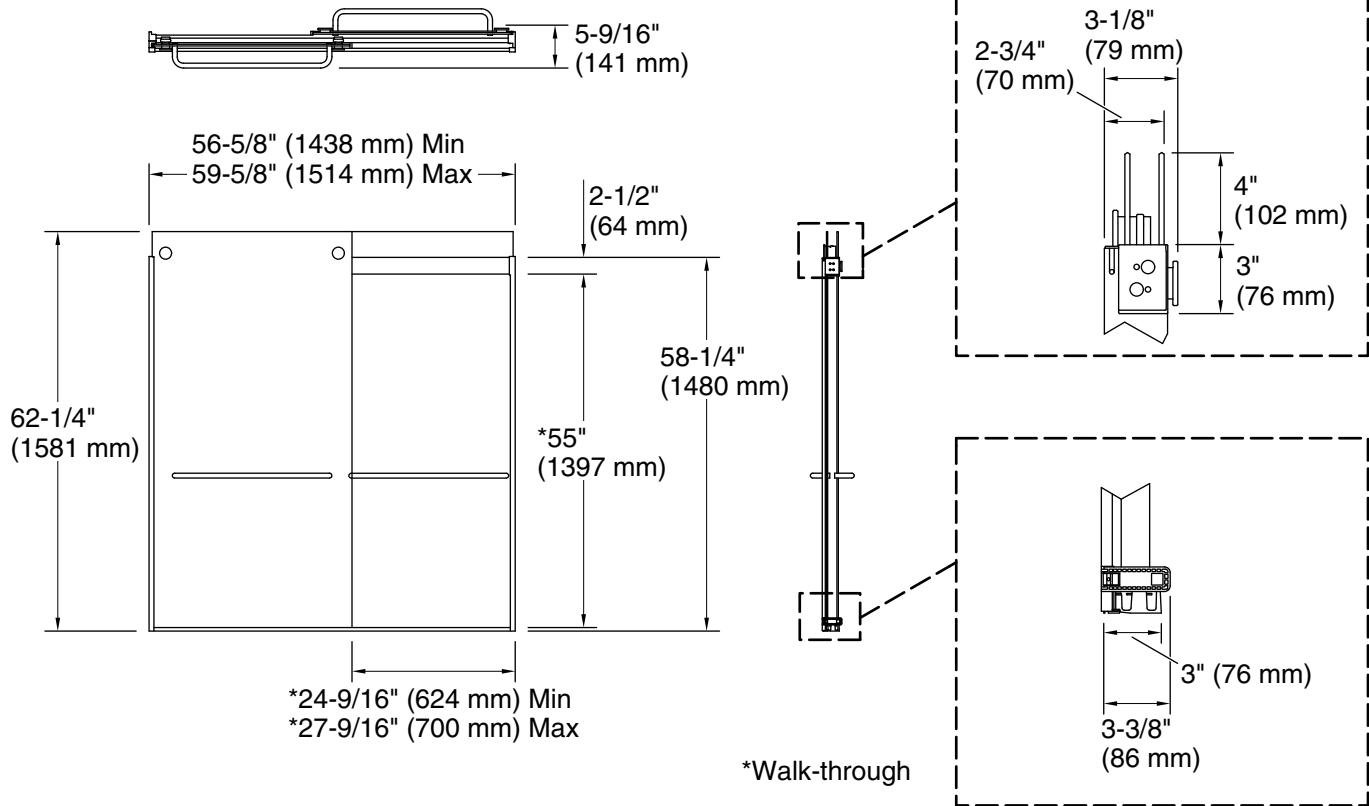

Technology

- Frameless, 5/16-inch-thick Crystal Clear tempered glass.
- Innovative roller design simplifies installation and provides out-of-plumb adjustability while glass is installed.
- Cushioned center guide provides quiet sliding action.
- Gently curved towel bars, inside and outside, provide integrated storage on the door.
- CleanCoat® nanotechnology helps prevent bacteria, mildew and water stains on your glass, making it easy to clean and looking new.

Code	Description
------	-------------

L Crystal Clear

Technical Information

All product dimensions are nominal.

Installation type:	For bath installation
Opening style:	Sliding/Bypass
Opening Width - Min:	56-5/8" (1438 mm)
Opening Width - Max:	59-5/8" (1514 mm)
Walk-through - Min:	24-9/16" (624 mm)
Walk-through - Max:	27-9/16" (700 mm)
Glass thickness:	5/16" (8 mm)
Glass coating:	CleanCoat®

Notes

Install this product according to the installation guide.

The vertical opening should be a minimum of 64-1/2" (1638 mm) to allow for installation clearance.