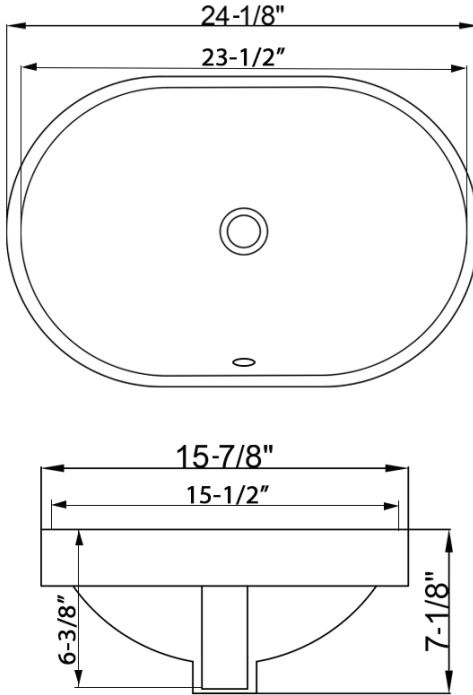

DIMENSIONS

SCAN TO REGISTER YOUR WARRANTY

or visit
www.ruvati.com/register

RUVATI USA
www.ruvati.com

Phone: 1.855.478.8284
Email: support@ruvati.com