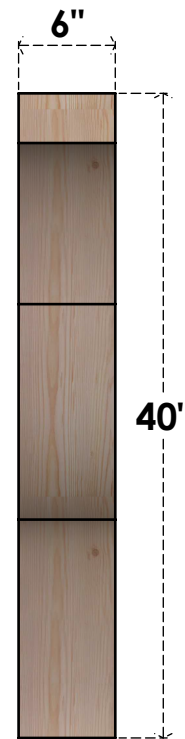

BRC06X34X40FST00RDF

6"W X 34"D X 40"H FUNSTON ROUGH SAWN BRACE, DOUGLAS FIR

SIDE

FRONT

EKENA MILLWORK
 2300 WEST MAIN ST.
 CLARKSVILLE, TX 75426
 TOLL FREE: 866-607-0453
 WWW.EKENAMILLWORK.COM

NOTES

1. INSTALLATION TO BE COMPLETED IN ACCORDANCE WITH MANUFACTURER'S SPECIFICATIONS.
2. DRAWING MAY NOT BE TO SCALE
3. THIS DRAWING IS INTENDED FOR DESIGN AND PLANNING PURPOSES ONLY.
4. ALL INFORMATION CONTAINED HEREIN WAS CURRENT AT THE TIME OF DEVELOPMENT BUT MUST BE REVIEWED AND APPROVED BY THE PRODUCT MANUFACTURER TO BE CONSIDERED ACCURATE.
5. PRODUCTS ARE NOT KILN DRIED. THIS ITEM IS UNIQUE AND WILL CONTAIN THE NATURAL VARIATIONS THAT THE WOOD SPECIES OFFERS. THIS MAY RESULT IN VARIATIONS UP TO 1/4"