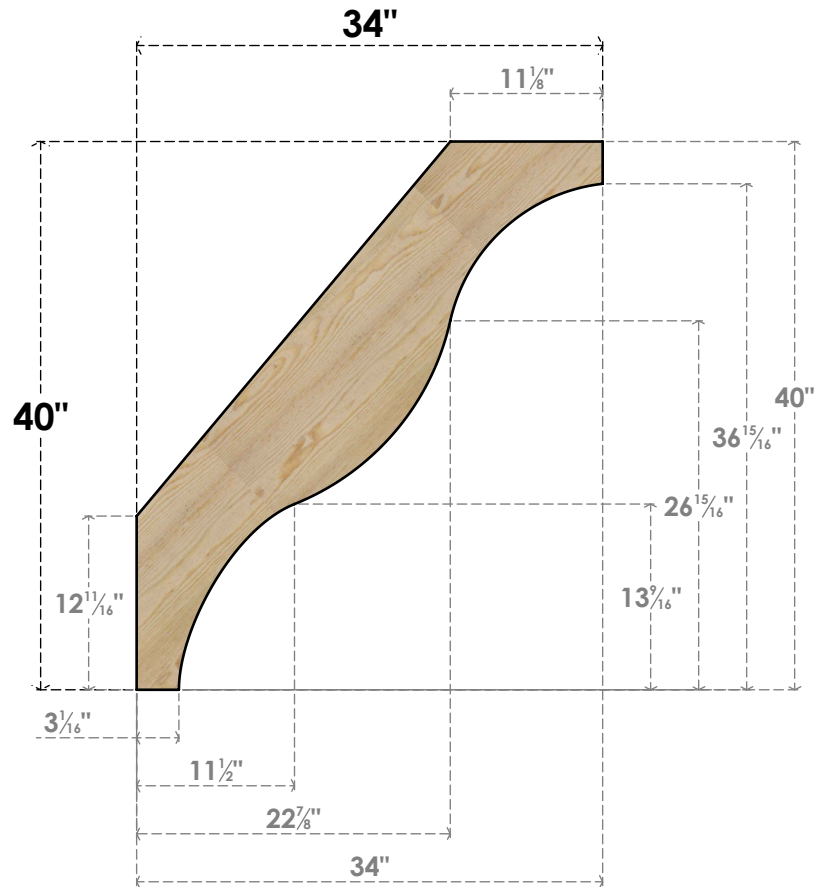

BRC06X34X40FST00RDF

6"W X 34"D X 40"H FUNSTON ROUGH SAWN BRACE, DOUGLAS FIR

SIDE

FRONT

EKENA MILLWORK
 2300 WEST MAIN ST.
 CLARKSVILLE, TX 75426
 TOLL FREE: 866-607-0453
 WWW.EKENAMILLWORK.COM

NOTES

1. INSTALLATION TO BE COMPLETED IN ACCORDANCE WITH MANUFACTURER'S SPECIFICATIONS.
2. DRAWING MAY NOT BE TO SCALE
3. THIS DRAWING IS INTENDED FOR DESIGN AND PLANNING PURPOSES ONLY.
4. ALL INFORMATION CONTAINED HEREIN WAS CURRENT AT THE TIME OF DEVELOPMENT BUT MUST BE REVIEWED AND APPROVED BY THE PRODUCT MANUFACTURER TO BE CONSIDERED ACCURATE.
5. PRODUCTS ARE NOT KILN DRIED. THIS ITEM IS UNIQUE AND WILL CONTAIN THE NATURAL VARIATIONS THAT THE WOOD SPECIES OFFERS. THIS MAY RESULT IN VARIATIONS UP TO 1/4"