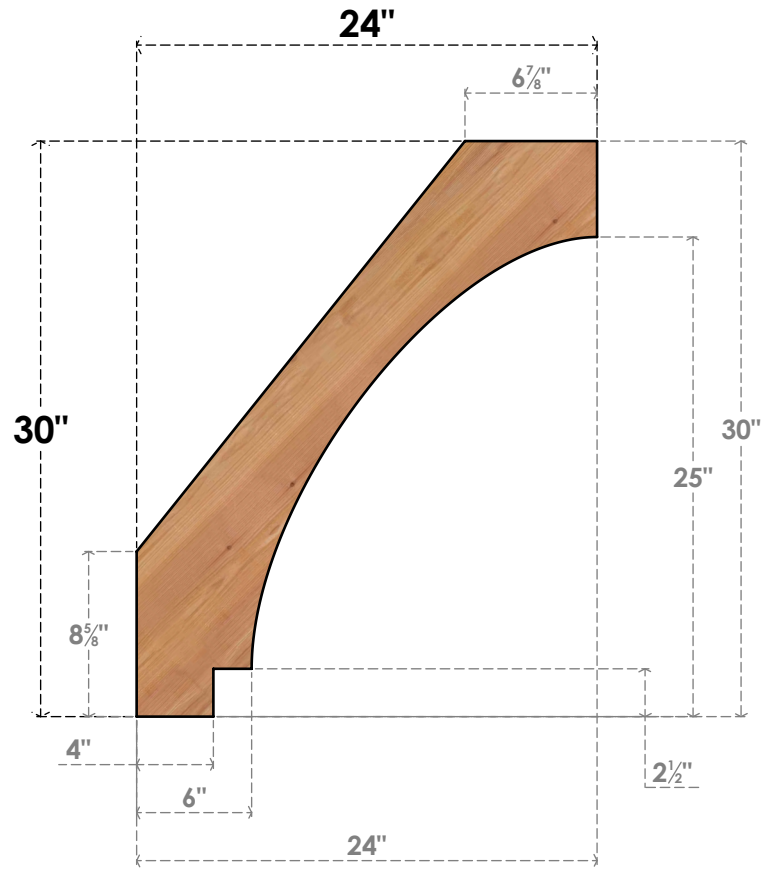

# BRC04X24X30IMP00SWR

3 1/2"W X 24"D X 30"H IMPERIAL SMOOTH BRACE, WESTERN RED CEDAR

**SIDE**

**FRONT**

**EKENA MILLWORK**  
 2300 WEST MAIN ST.  
 CLARKSVILLE, TX 75426  
 TOLL FREE: 866-607-0453  
 WWW.EKENAMILLWORK.COM