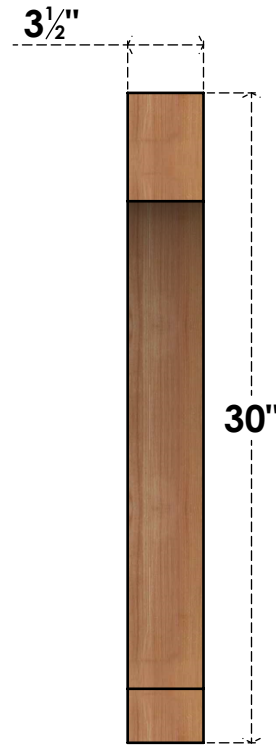

# BRC04X24X30IMP00SWR

3 1/2"W X 24"D X 30"H IMPERIAL SMOOTH BRACE, WESTERN RED CEDAR

**SIDE**

**FRONT**

**EKENA MILLWORK**  
 2300 WEST MAIN ST.  
 CLARKSVILLE, TX 75426  
 TOLL FREE: 866-607-0453  
 WWW.EKENAMILLWORK.COM

**NOTES**

1. INSTALLATION TO BE COMPLETED IN ACCORDANCE WITH MANUFACTURER'S SPECIFICATIONS.
2. DRAWING MAY NOT BE TO SCALE
3. THIS DRAWING IS INTENDED FOR DESIGN AND PLANNING PURPOSES ONLY.
4. ALL INFORMATION CONTAINED HEREIN WAS CURRENT AT THE TIME OF DEVELOPMENT BUT MUST BE REVIEWED AND APPROVED BY THE PRODUCT MANUFACTURER TO BE CONSIDERED ACCURATE.
5. PRODUCTS ARE NOT KILN DRIED. THIS ITEM IS UNIQUE AND WILL CONTAIN THE NATURAL VARIATIONS THAT THE WOOD SPECIES OFFERS. THIS MAY RESULT IN VARIATIONS UP TO 1/4"