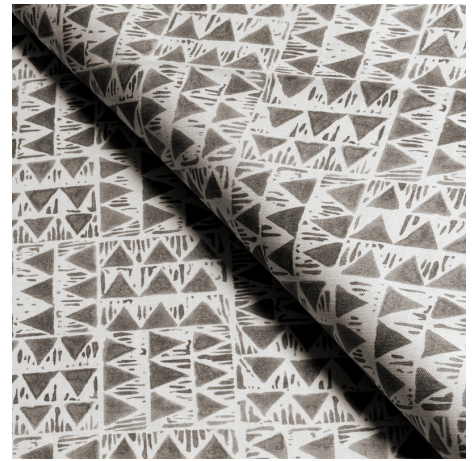

Yampa Print - Grey
SKU: 2020210.11.0

LEE JOFA

SKU: **2020210.11.0**

Repeat UOM: **in in (0 cm)**

Horizontal Repeat: **13.4 in (34.04 cm)**

Type: **Print**

Railroaded: **No**

Composition: **Cotton - 52%, Linen - 48%**

Width: **54 in (137.16 cm)**

Vertical Repeat: **13.4 in (34.04 cm)**

Brand: **Lee Jofa**

Finish: **Softened**

End Use: **Multipurpose**

Performance ACT Symbols: 