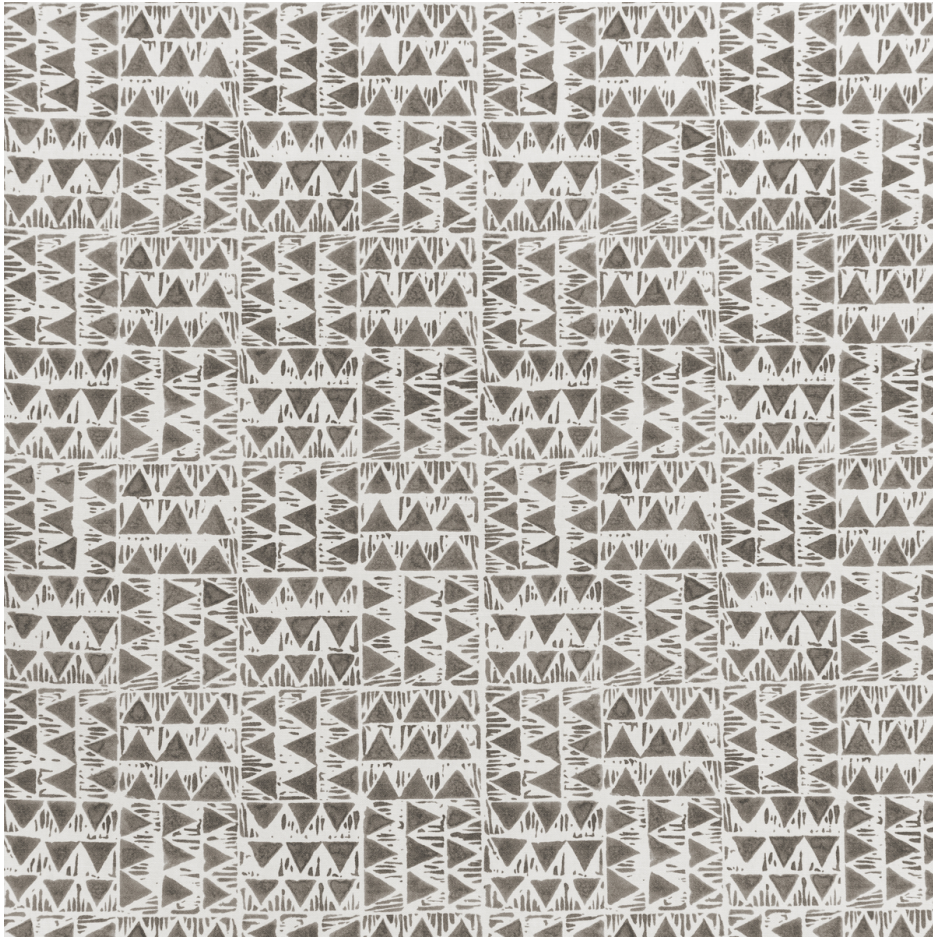

Yampa Print - Grey
SKU: 2020210.11.0

LEE JOFA

SKU: **2020210.11.0**

Repeat UOM: **in in (0 cm)**

Horizontal Repeat: **13.4 in (34.04 cm)**

Type: **Print**

Railroaded: **No**

Composition: **Cotton - 52%, Linen - 48%**

Width: **54 in (137.16 cm)**

Vertical Repeat: **13.4 in (34.04 cm)**

Brand: **Lee Jofa**

Finish: **Softened**

End Use: **Multipurpose**

Performance ACT Symbols: 