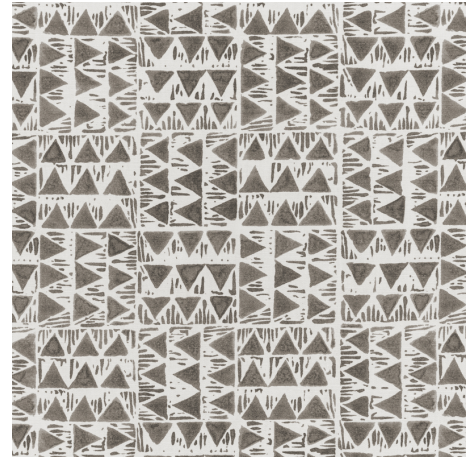

Yampa Print - Grey
SKU: 2020210.11.0

LEE JOFA

SKU: **2020210.11.0**

Repeat UOM: **in in (0 cm)**

Horizontal Repeat: **13.4 in (34.04 cm)**

Type: **Print**

Railroaded: **No**

Composition: **Cotton - 52%, Linen - 48%**

Width: **54 in (137.16 cm)**

Vertical Repeat: **13.4 in (34.04 cm)**

Brand: **Lee Jofa**

Finish: **Softened**

End Use: **Multipurpose**

Performance ACT Symbols: 