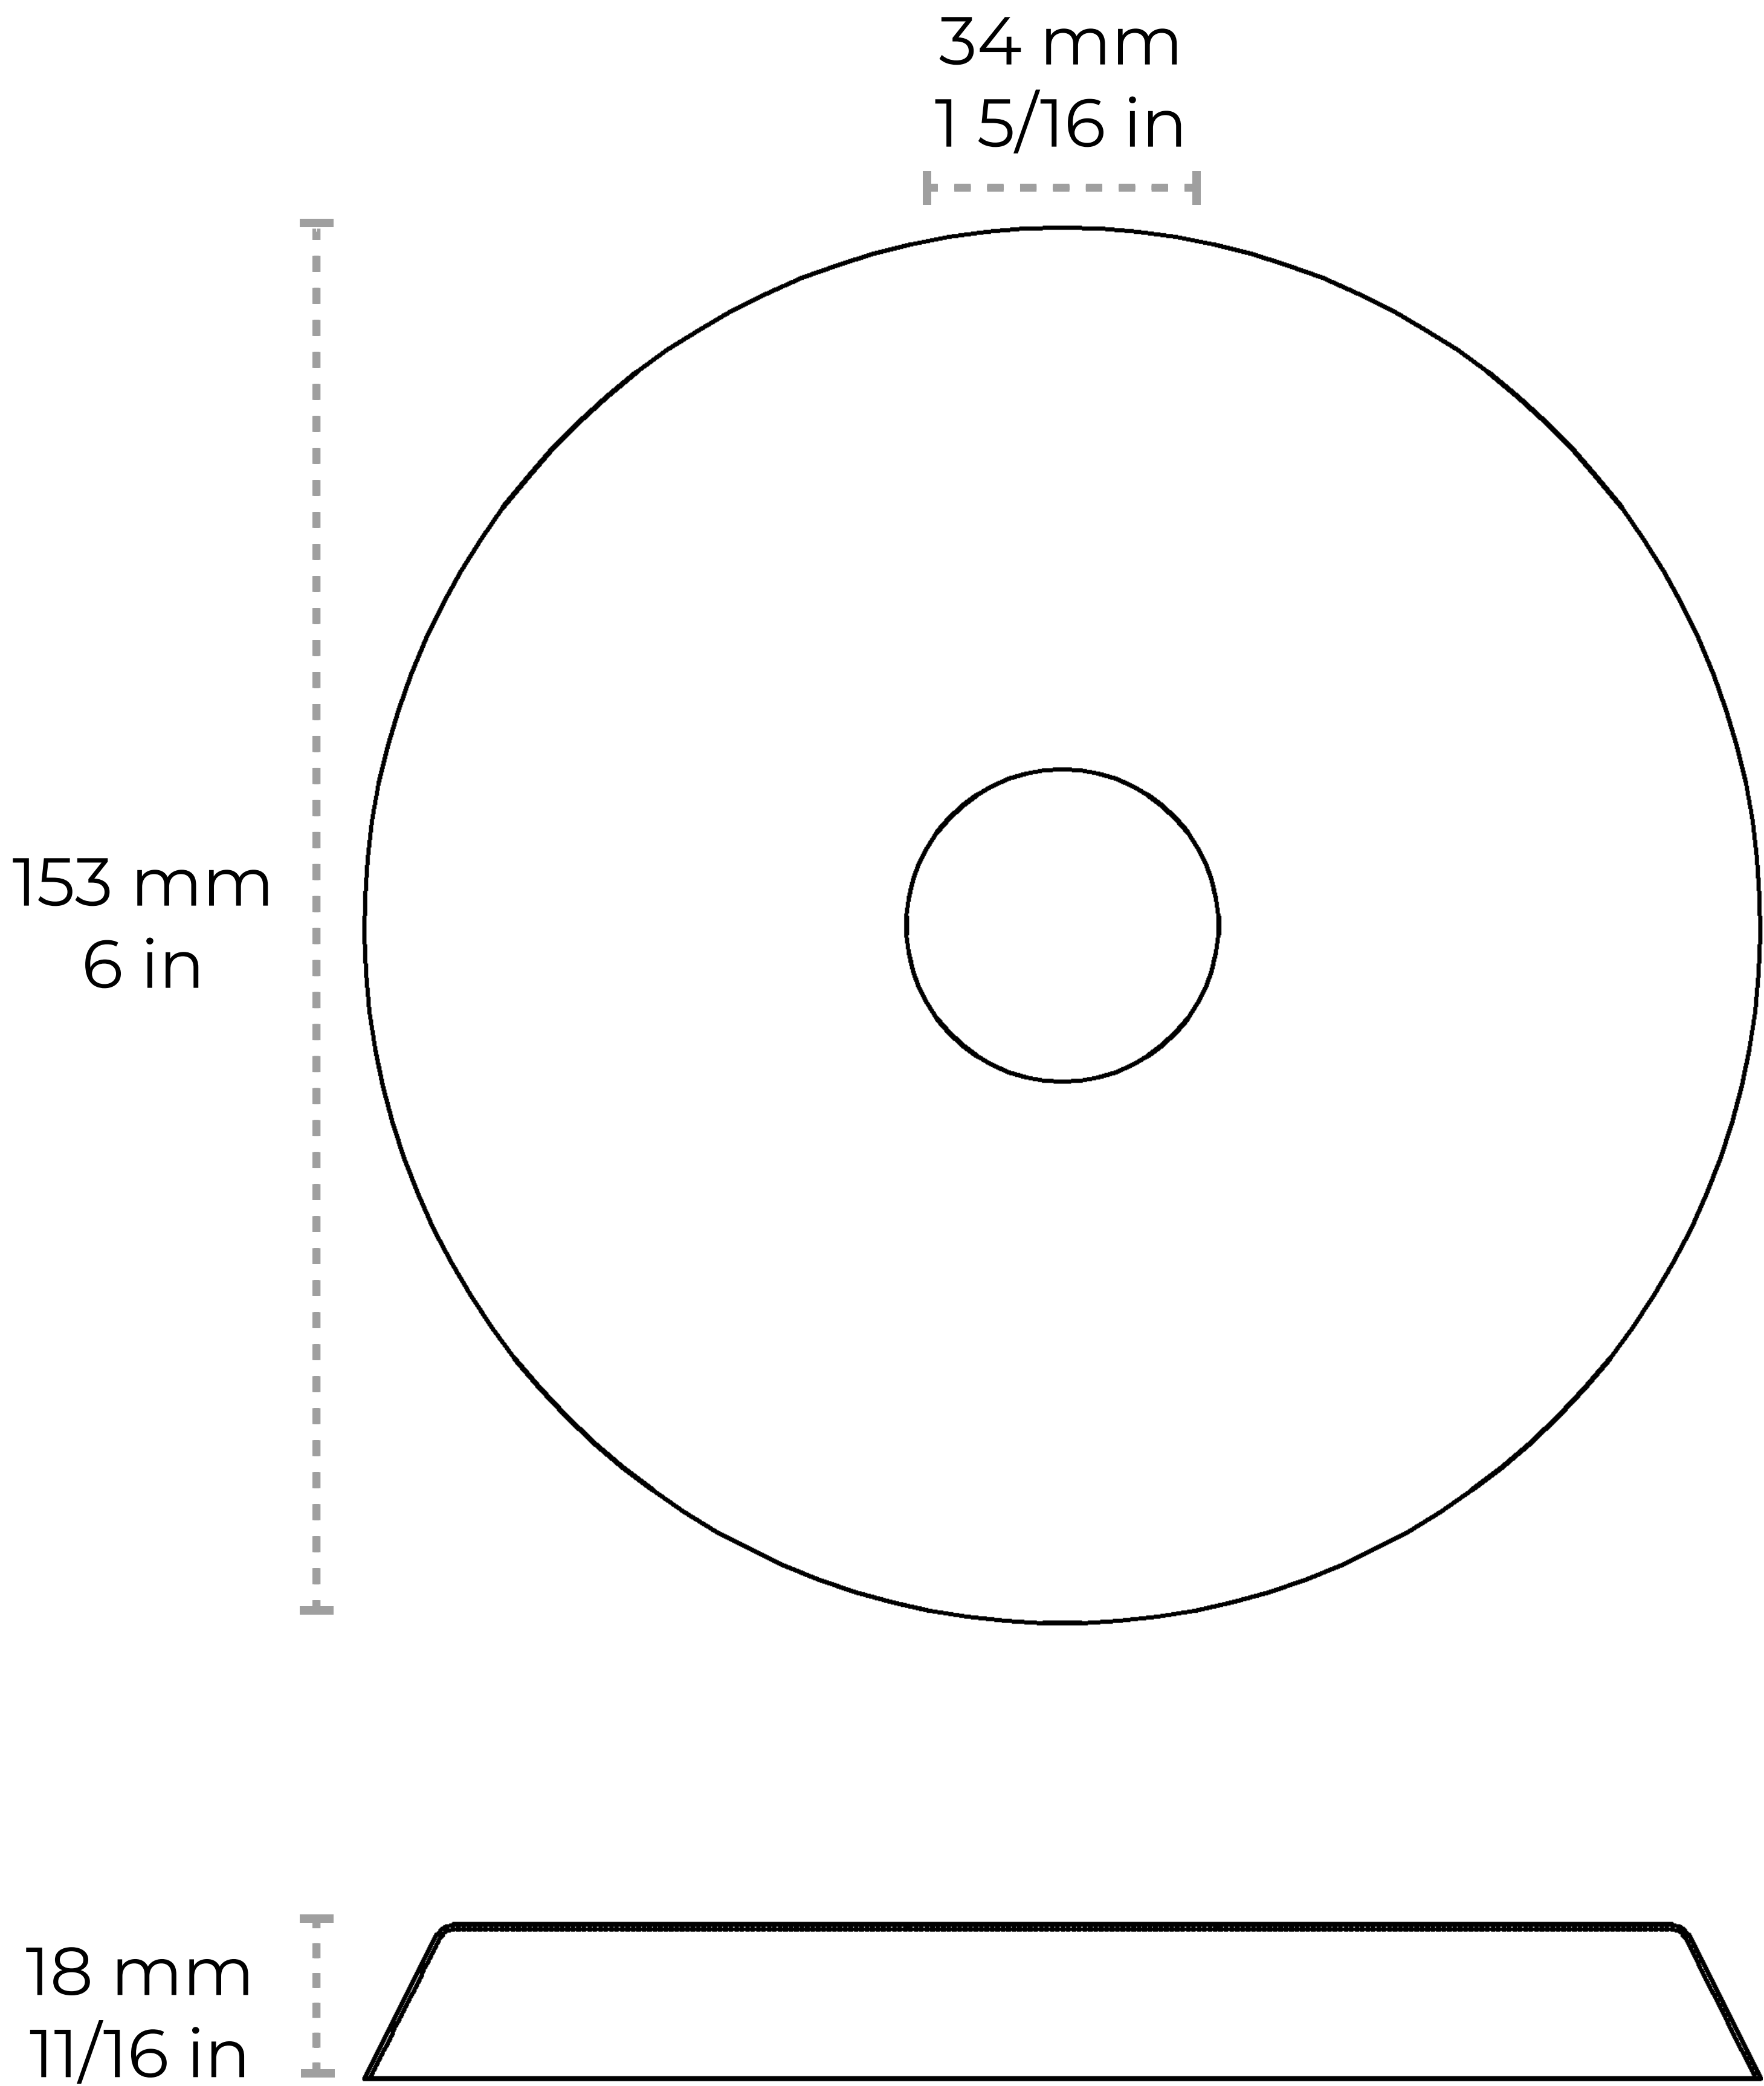

CN-BR21-153

[Canopy BR21] Brass Modern Plain Round Ceiling Canopy

Material	Brass
Weight	0.88 lbs
Max Load	75 lbs
Measurements	<p>Canopy Diameter: 153 mm 6 in</p> <p>Canopy Height: 18 mm 1 1/16 in</p> <p>Projection w/ Screw Collar: 100 mm 3 7/8 in</p> <p>Diameter of Center Hole: 34 mm 1 5/16 in</p>