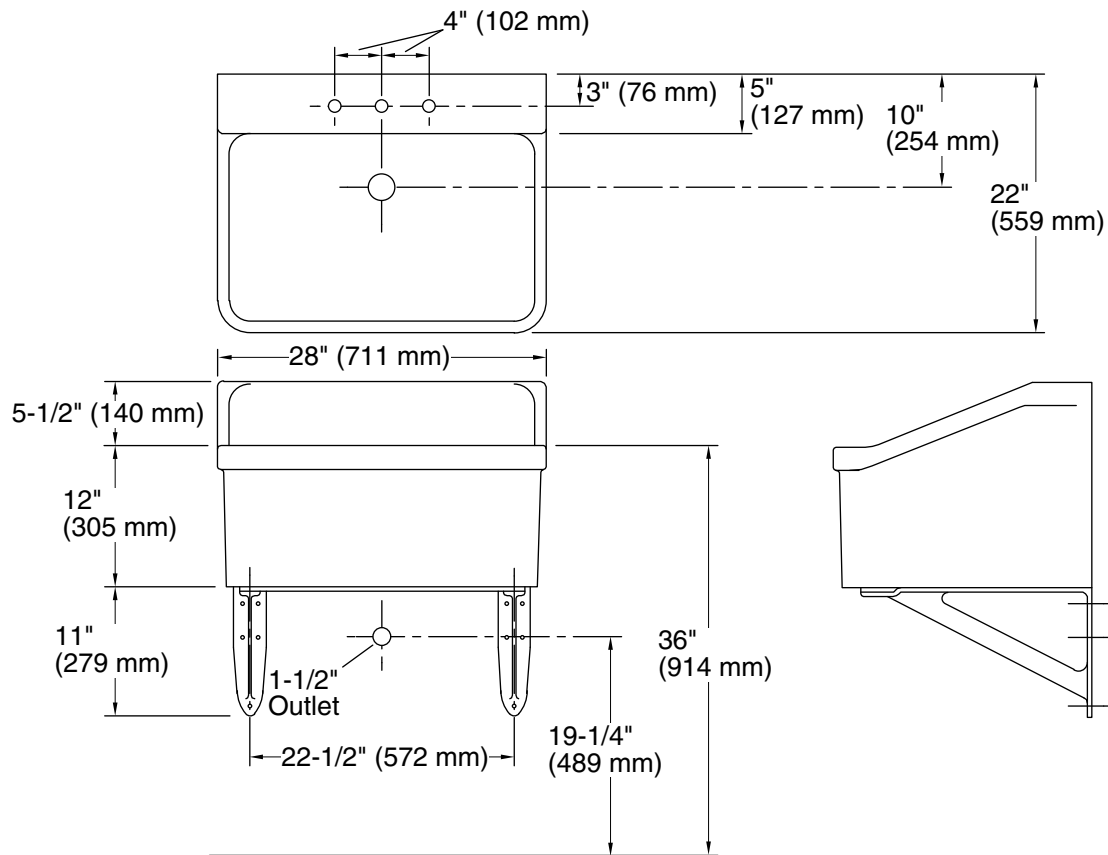

Features

- Three-hole faucet drilling through back ledge.
- 28" x 22"

Material

- Vitreous china.
- Premium material construction for durability and reliability.

Recommended Products/Accessories

K-1814-P Wall-Mount Sink Brackets
K-8820 Sink Drain and Strainer
K-23726 Drain treatment
K-23725 Cast iron cleaner

Available Colors/Finishes

Color tiles intended for reference only.

Color	Code	Description
-------	------	-------------

	0	White
--	---	-------

Technical Information

All product dimensions are nominal.

Bowl configuration:	Single
Installation:	Top-mount
Bowl area (Only):	Length: 26" (660 mm) Width: 16" (406 mm) Water depth: 11-1/8" (283 mm)
Number of deck holes:	3
Faucet hole spacing:	8" (203 mm)
Faucet hole(s):	1-3/8" (35 mm)
Drain hole:	2-1/4" (57 mm)