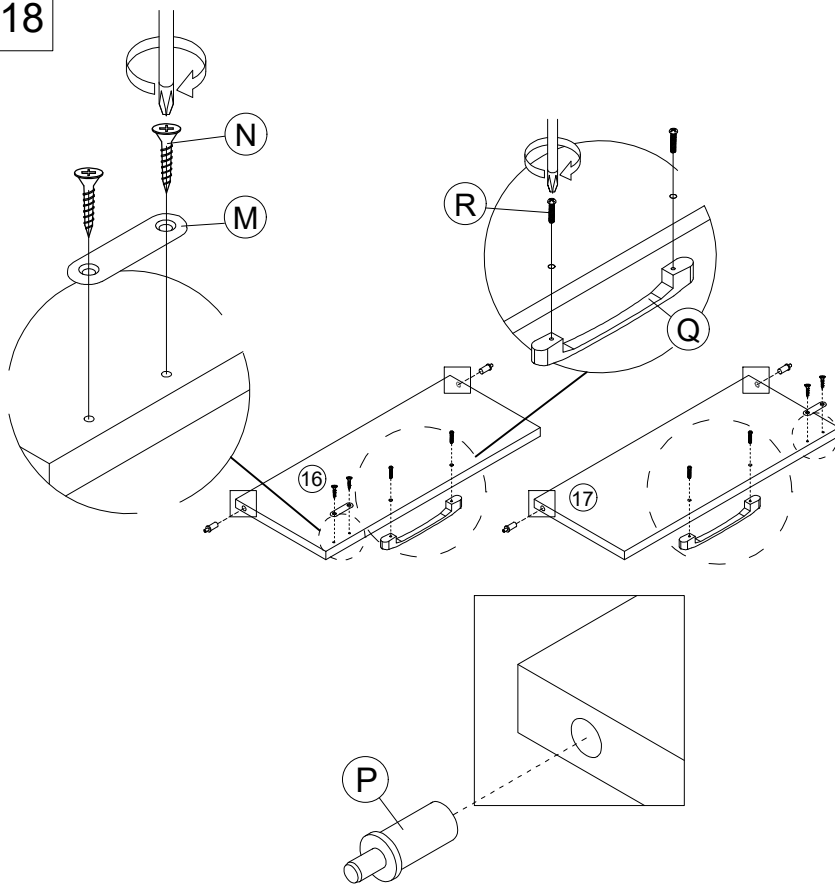

15

B	x8
 MINIFIT CAM Ø15mm	

V	x1
 SCREW DRIVER	

16

B	x6
 MINIFIT CAM Ø15mm	

V	x1
 SCREW DRIVER	

17

B	x4
 MINIFIT CAM Ø15mm	
V	x1
 SCREW DRIVER	

18

P	x4
 DOOR SPRING M8	
Q	x2
	
R	x4
 TRUSS HEAD SCREW M4 x 20MM	
M	x2
 MAGNET PLATE	
N	x4
 CSK SCREW M3.5X14MM	
V	x1
 SCREW DRIVER	

19

20

22

B	x6
	
MINIFIT CAM Ø15mm	
V	x1
	
SCREW DRIVER	

23

E	x8
	
JCBC M6x35MM	
F	x8
	
SPRING WASHER M6	
G	x8
	
FLAT WASHER M6x13MM	
K	x1
	
ALLEM KEY M4	