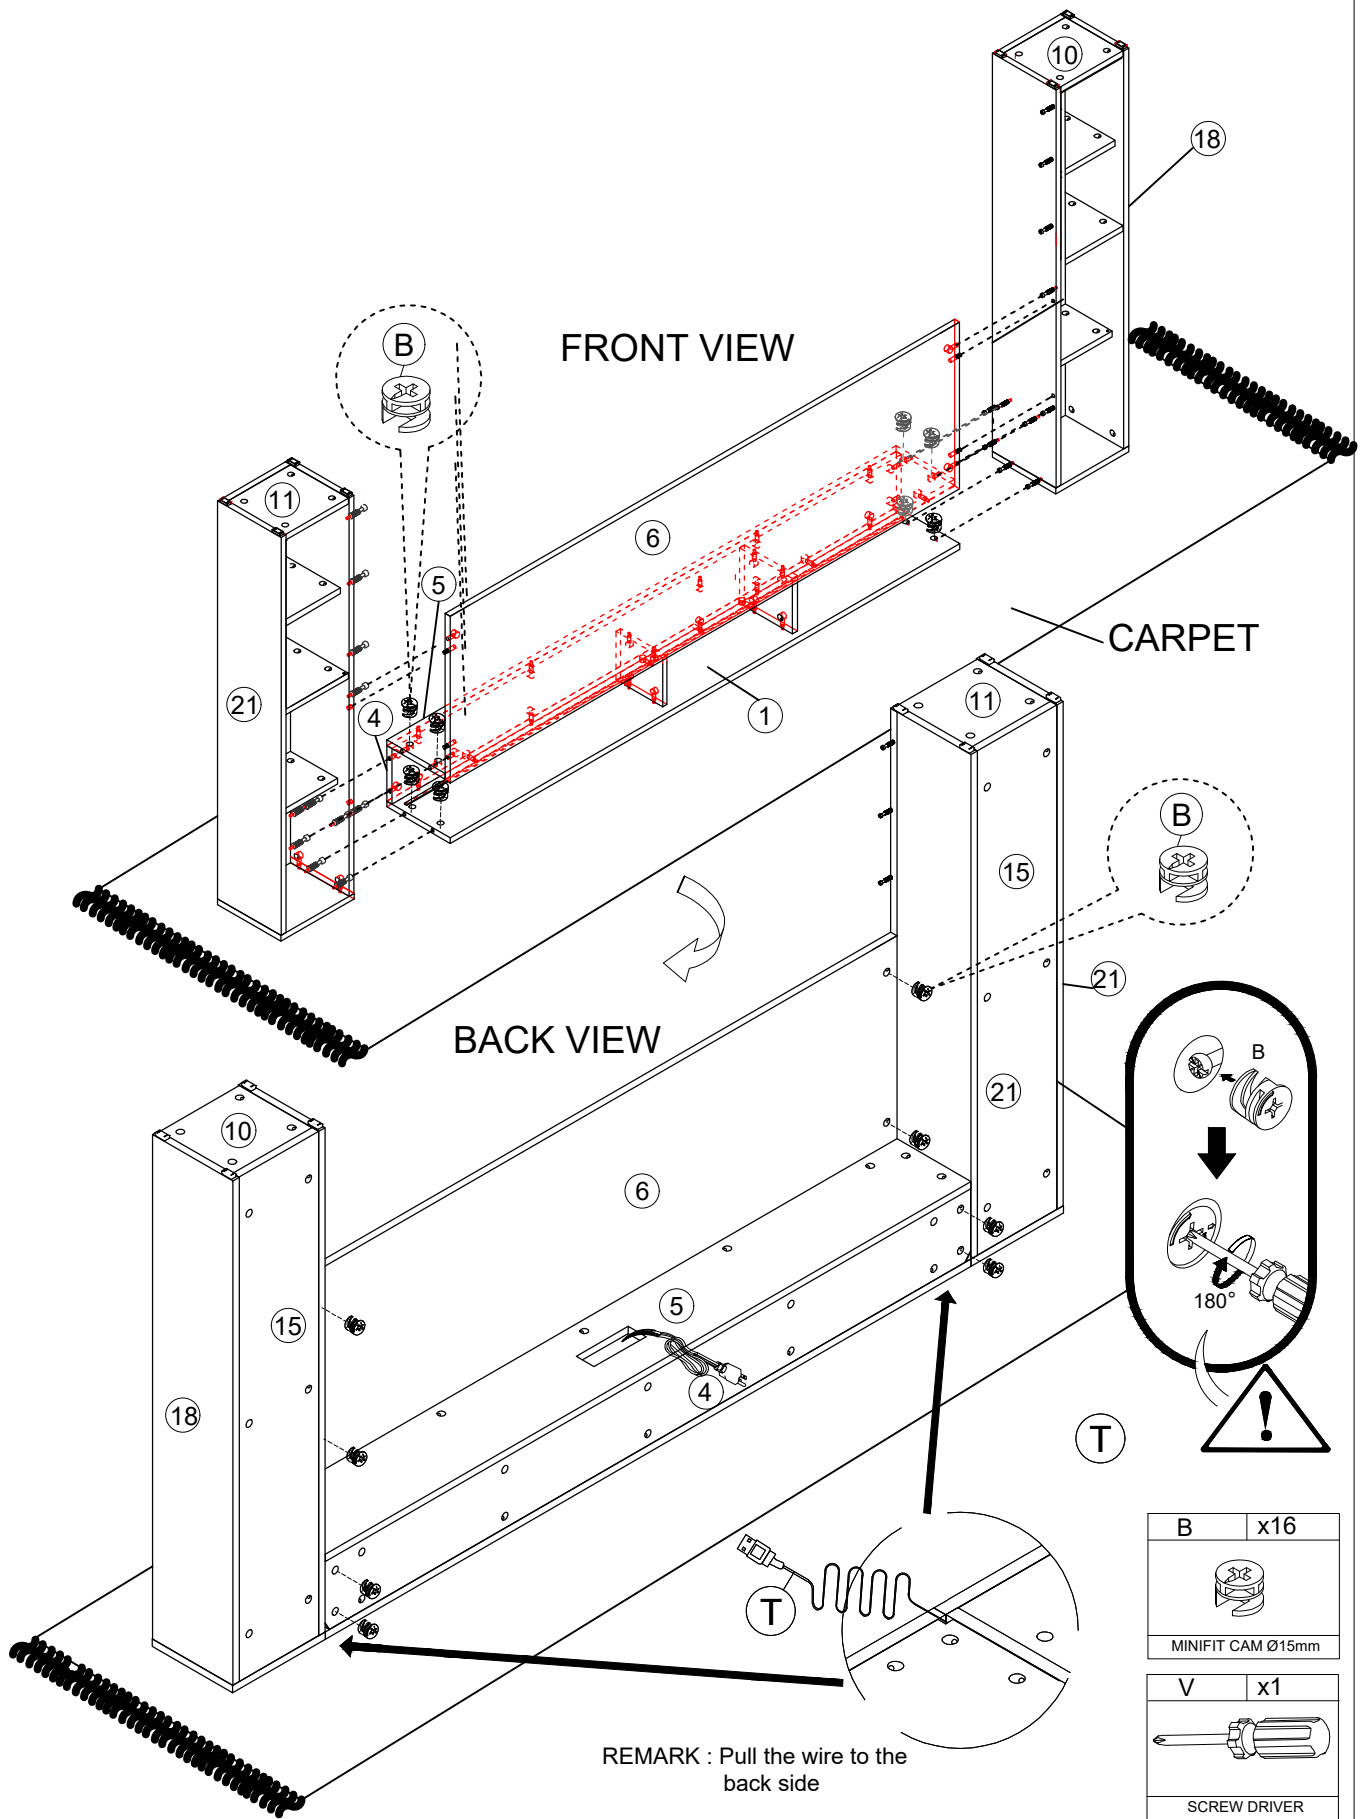

18

P	x4
 DOOR SPRING M8	
Q	x2
	
R	x4
 TRUSS HEAD SCREW M4 x 20MM	
M	x2
 MAGNET PLATE	
N	x4
 CSK SCREW M3.5X14MM	
V	x1
 SCREW DRIVER	

19

20

22

B	x6
	
MINIFIT CAM Ø15mm	
V	x1
	
SCREW DRIVER	

23

E	x8
	
JCBC M6x35MM	
F	x8
	
SPRING WASHER M6	
G	x8
	
FLAT WASHER M6x13MM	
K	x1
	
ALLEM KEY M4	