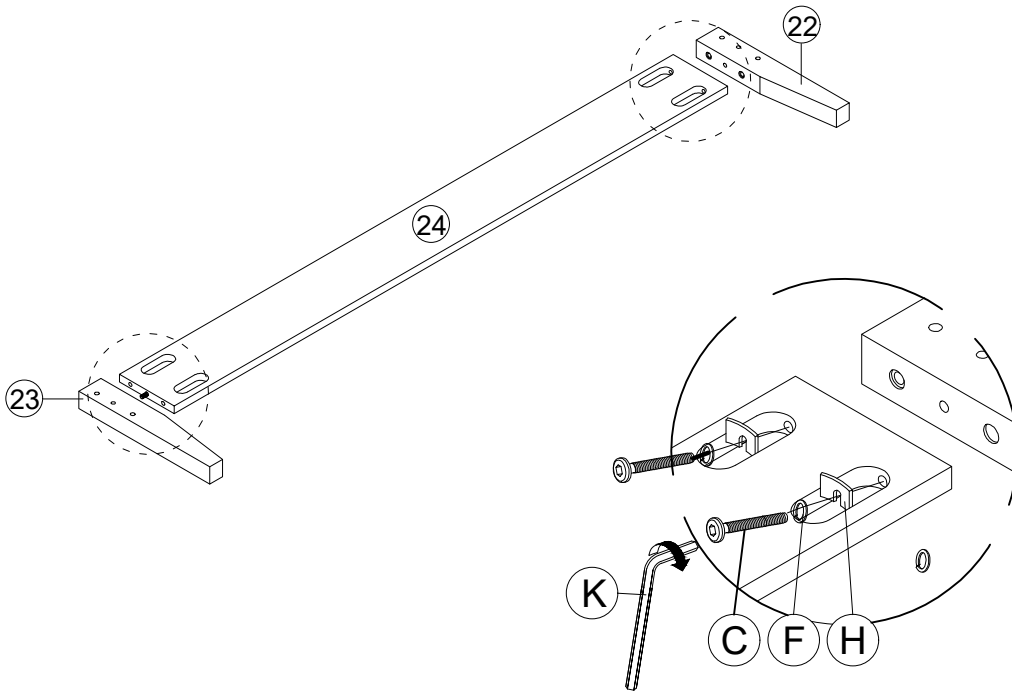

18

P	x4
 DOOR SPRING M8	
Q	x2
	
R	x4
 TRUSS HEAD SCREW M4 x 20MM	
M	x2
 MAGNET PLATE	
N	x4
 CSK SCREW M3.5X14MM	
V	x1
 SCREW DRIVER	

19

20

22

B	x6
	
MINIFIT CAM Ø15mm	
V	x1
	
SCREW DRIVER	

23

E	x8
	
JCBC M6x35MM	
F	x8
	
SPRING WASHER M6	
G	x8
	
FLAT WASHER M6x13MM	
K	x1
	
ALLEM KEY M4	

24

C	x4
	
JCBC M6x60MM	

F	x4
	
SPRING WASHER M6	

H	x4
	
U - WASHER M6	

K	x1
	
ALLEN KEY M4	

25

D	x4
	
JCBC M6x50MM	

F	x4
	
SPRING WASHER M6	