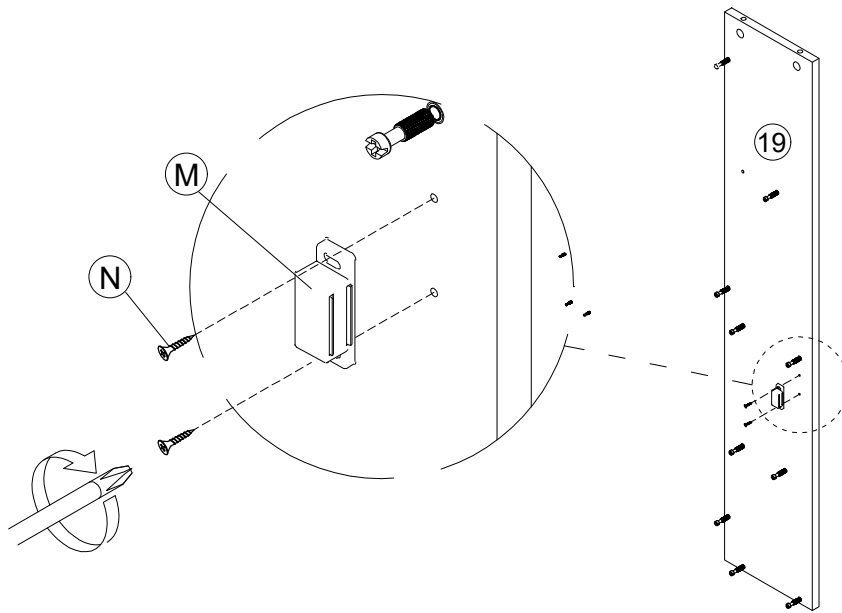

4

B	x14
MINIFIT CAM Ø15mm	
V	x1
SCREW DRIVER	

5

B	x5
	
MINIFIT CAM Ø15mm	
V	x1
	
SCREW DRIVER	

6

A	x20
	
MINIFIT BOLT	
V	x1
	
SCREW DRIVER	

7

M	x1
	
3.5 KG MAGNET	