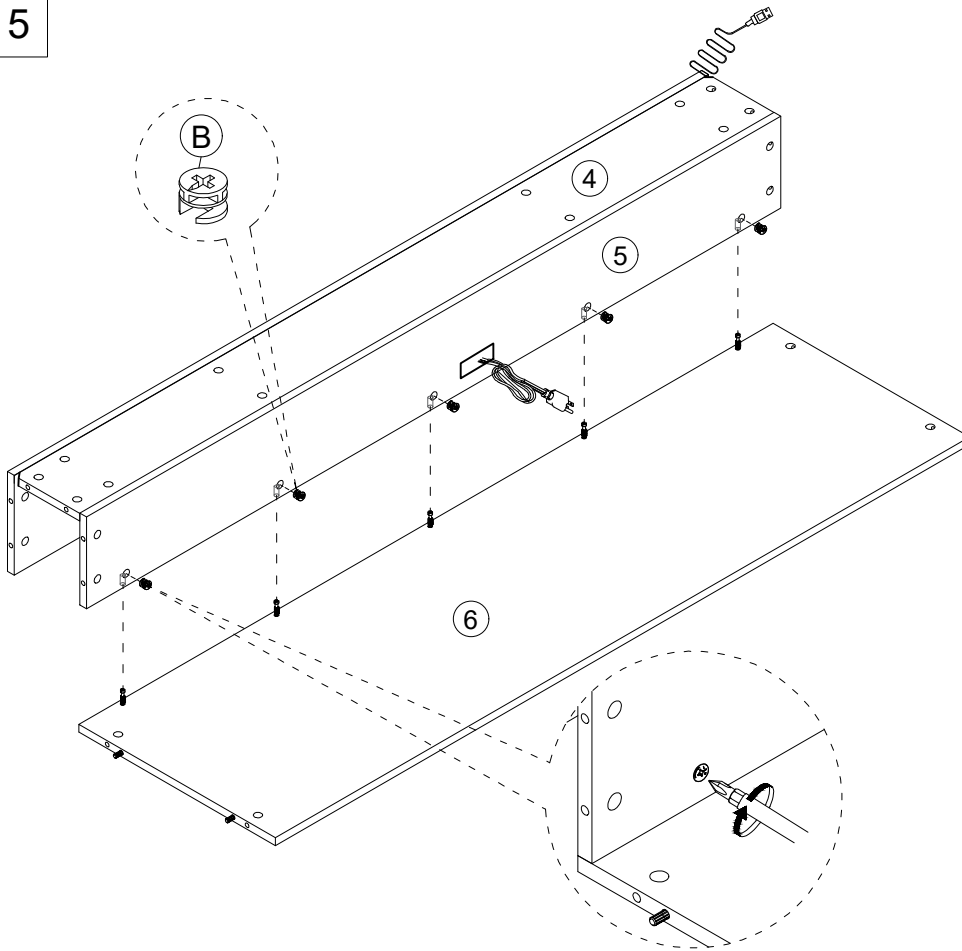

5

B	x5
MINIFIT CAM Ø15mm	
V	x1
SCREW DRIVER	

6

A	x20
MINIFIT BOLT	
V	x1
SCREW DRIVER