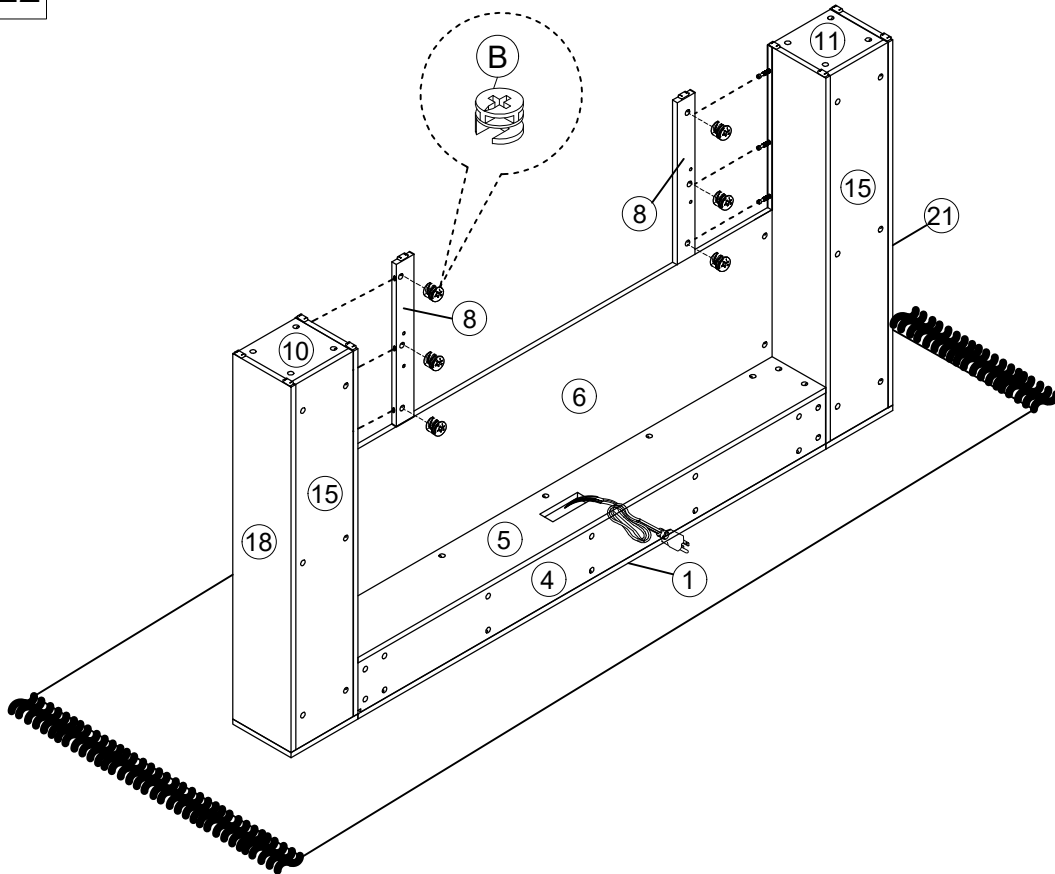

18

P	x4
 DOOR SPRING M8	
Q	x2
	
R	x4
 TRUSS HEAD SCREW M4 x 20MM	
M	x2
 MAGNET PLATE	
N	x4
 CSK SCREW M3.5X14MM	
V	x1
 SCREW DRIVER	

19

20

22

B	x6
	
MINIFIT CAM Ø15mm	
V	x1
	
SCREW DRIVER	

23

E	x8
	
JCBC M6x35MM	
F	x8
	
SPRING WASHER M6	
G	x8
	
FLAT WASHER M6x13MM	
K	x1
	
ALLEM KEY M4	