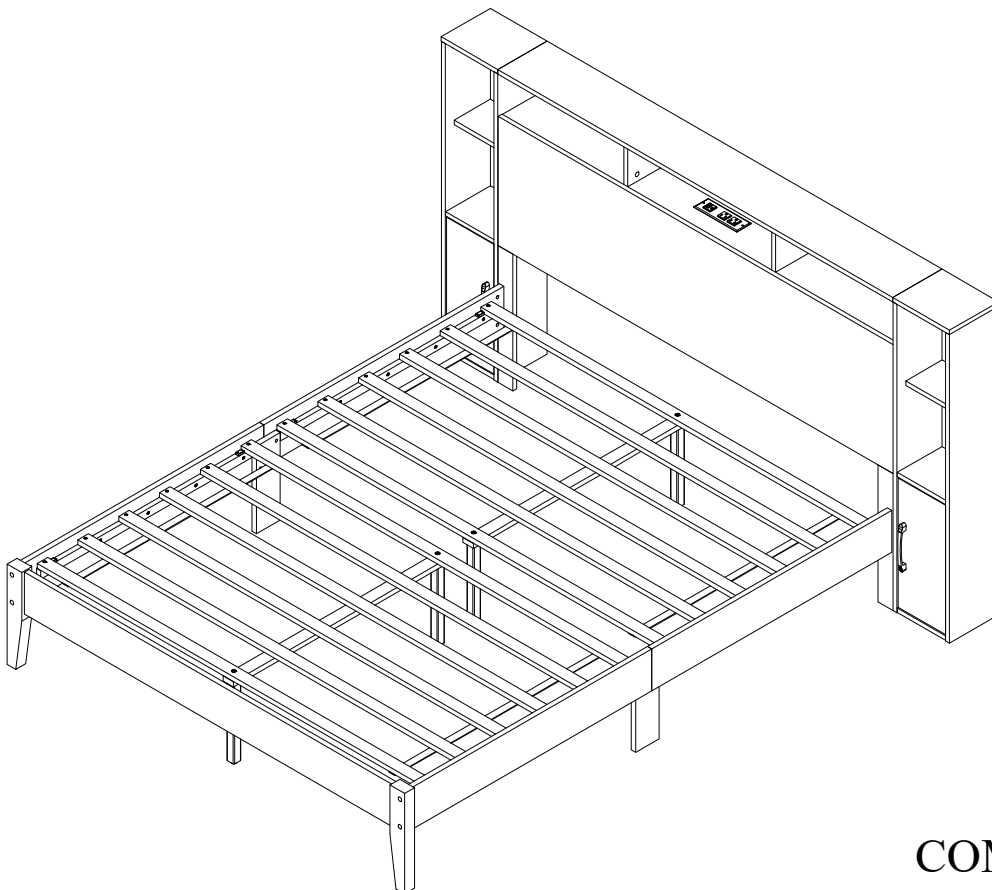

27

28

L	x24
	
V	x1
	
SCREW DRIVER	

29

O	x22
	
MINIFIT STICKER M21	

30

U	x1
POWER ADAPTER HB-02A2000	

31