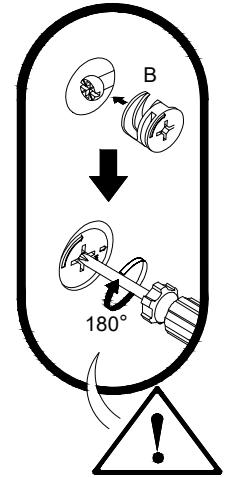

N	x2
	
CSK SCREW M3.5X14MM	

V	x1
	
SCREW DRIVER	

8

B	x8
	
MINIFIT CAM Ø15mm	

V	x1
	
SCREW DRIVER	

9

9

B	x8
	
MINIFIT CAM Ø15mm	
V	x1
	
SCREW DRIVER	