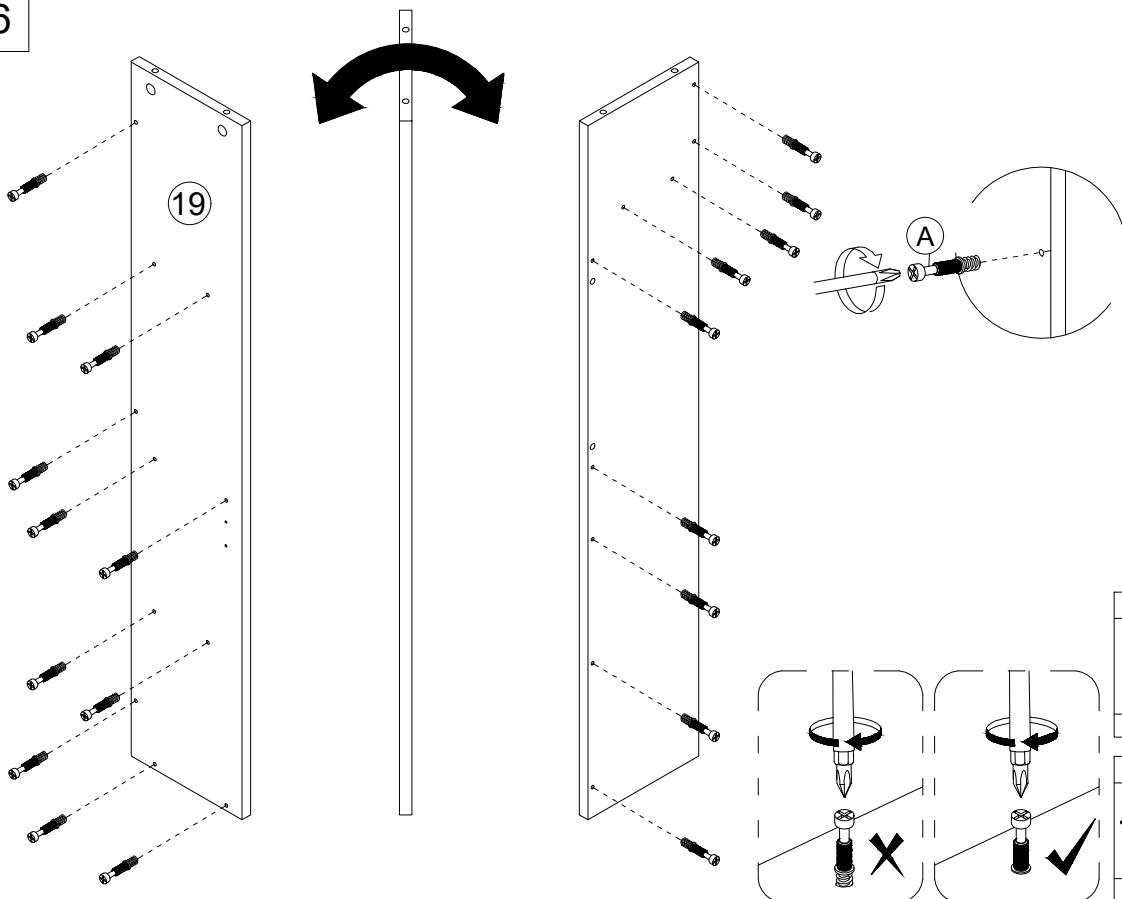

4

B	x14
MINIFIT CAM Ø15mm	
V	x1
SCREW DRIVER	

5

B	x5
	
MINIFIT CAM Ø15mm	
V	x1
	
SCREW DRIVER	

6

A	x20
	
MINIFIT BOLT	
V	x1
	
SCREW DRIVER	

7

M	x1
	
3.5 KG MAGNET	