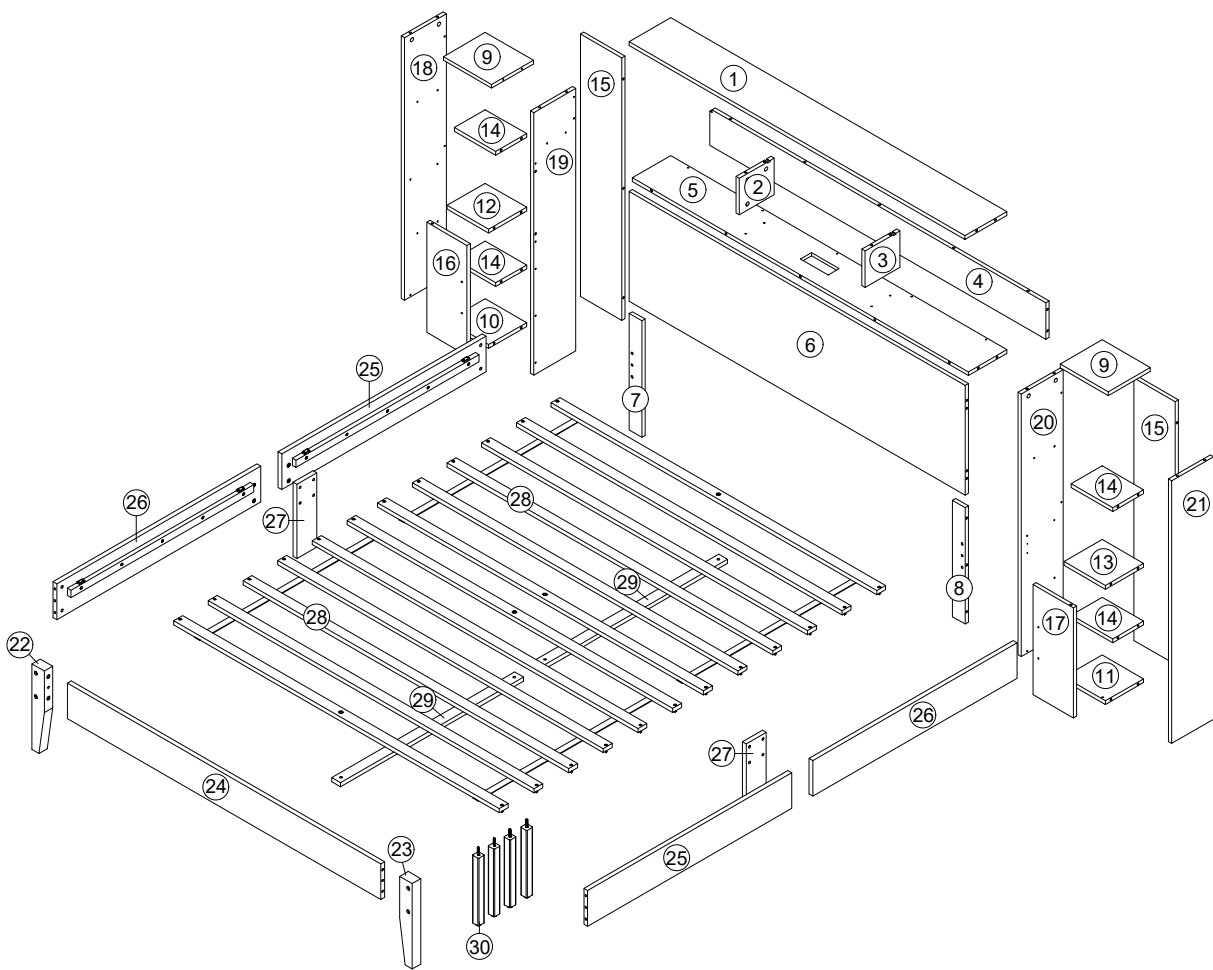

LIKIMIO

HK-BF-ML01

① x1 	② x1 	③ x1 	④ x1 
⑤ x1 	⑥ x1 	⑦ x1 	⑧ x1 
⑨ x2 	⑩ x1 	⑪ x1 	⑫ x1 
⑬ x1 	⑭ x4 	⑮ x2 	⑯ x1 
⑰ x1 	⑱ x1 	⑲ x1 	⑳ x1 
㉑ x1 	㉒ x1 	㉓ x1 	㉔ x1 

25 x2

26 x2

27 x2

28 x2

29 x2

30 x4

Hardware

A	x97 +2(spare)	B	x97 +2(spare)	C	x8 +2(spare)	D	x4 +2(spare)	E	x8 +2(spare)	F	x20 +2(spare)
											
MINIFIT BOLT M6 x 35MM		MINIFIT CAM M15 x 12MM		JCBC M6x60MM		JCBC M6x50MM		JCBC M6x35MM		SPRING WASHER M6	
G	x16	H	x4	I	x10	J	x8 +2(spare)	K	x1	L	x24
											
FLAT WASHER M6x13MM		U - WASHER M6		WOOD DOWEL M8 x 30MM		BARREL NUT M6 x 10 x 13MM		ALLEN KEY M4		PH SCREW M4 x 30MM	
M	x2 SET	N	x10	O	x22	P	x4 +2(spare)	Q	x2	R	x4
											
3.5 KG MAGNET		CSK SCREW M3.5 x 14MM		MINIFIT STICKER M21		DOOR SPRING M8		HANDLE (LENGTH 160MM) 562-128		TRUSS HEAD SCREW M4 x 20MM	
S	x1	T	x1	U	x1	V	x1				
											
POWER PLUG USB TYPE A + TYPE C		RGB - 1550mm		POWER ADAPTER HB-02A2000		SCREWDRIVER					