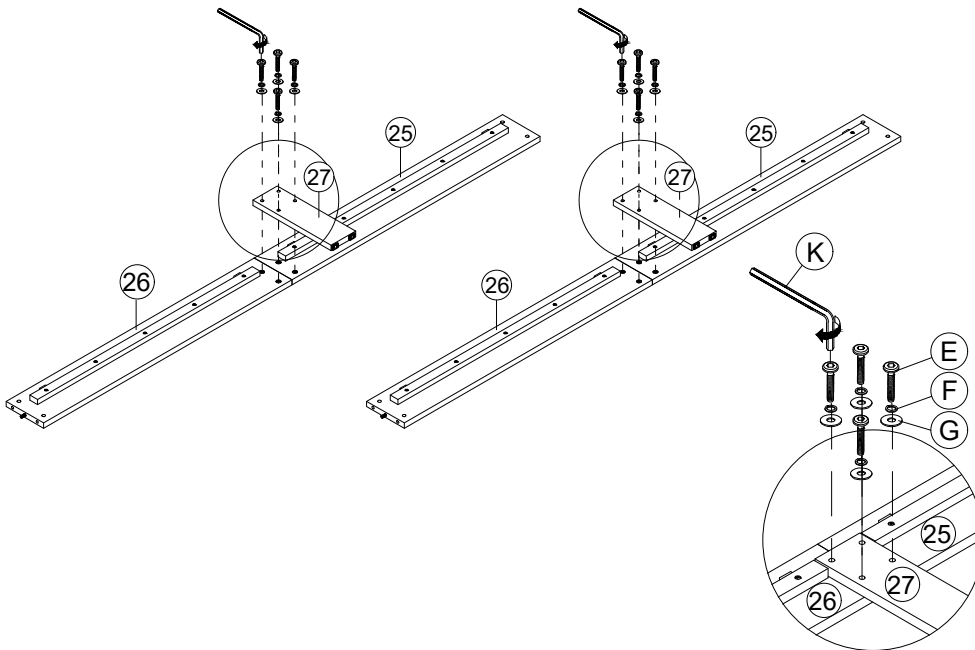

18

P	x4
 DOOR SPRING M8	
Q	x2
	
R	x4
 TRUSS HEAD SCREW M4 x 20MM	
M	x2
 MAGNET PLATE	
N	x4
 CSK SCREW M3.5X14MM	
V	x1
 SCREW DRIVER	

19

20

22

B	x6
	
MINIFIT CAM Ø15mm	
V	x1
	
SCREW DRIVER	

23

E	x8
	
JCBC M6x35MM	
F	x8
	
SPRING WASHER M6	
G	x8
	
FLAT WASHER M6x13MM	
K	x1
	
ALLEM KEY M4	

24

C	x4
	
JCBC M6x60MM	

F	x4
	
SPRING WASHER M6	

H	x4
	
U - WASHER M6	

K	x1
	
ALLEN KEY M4	

25

D	x4
	
JCBC M6x50MM	

F	x4
	
SPRING WASHER M6	