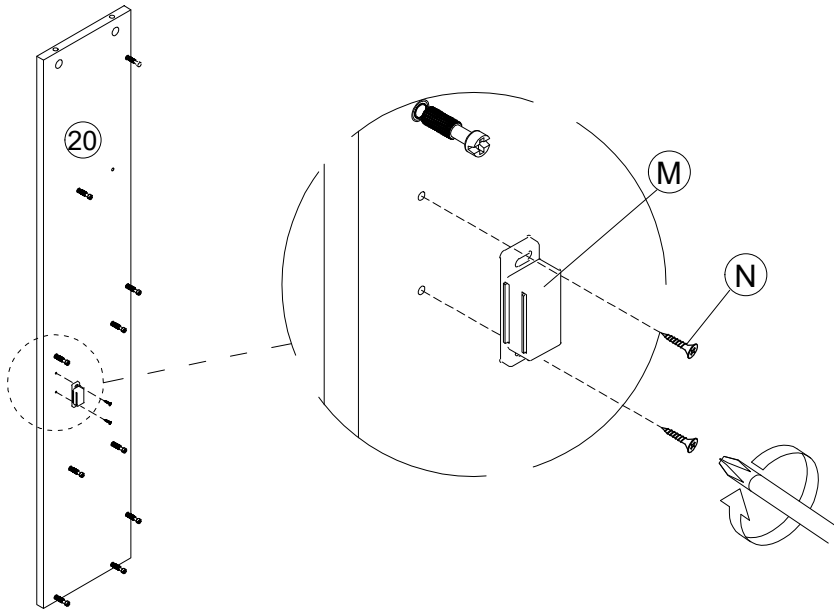

10

B	x6
	
MINIFIT CAM Ø15mm	
V	x1
	
SCREW DRIVER	

11

12

13

M	x1
	
3.5 KG MAGNET	
N	x2
	
CSK SCREW M3.5X14MM	
V	x1
	
SCREW DRIVER	

14

B	x8
	
MINIFIT CAM Ø15mm	
V	x1
	
SCREW DRIVER	