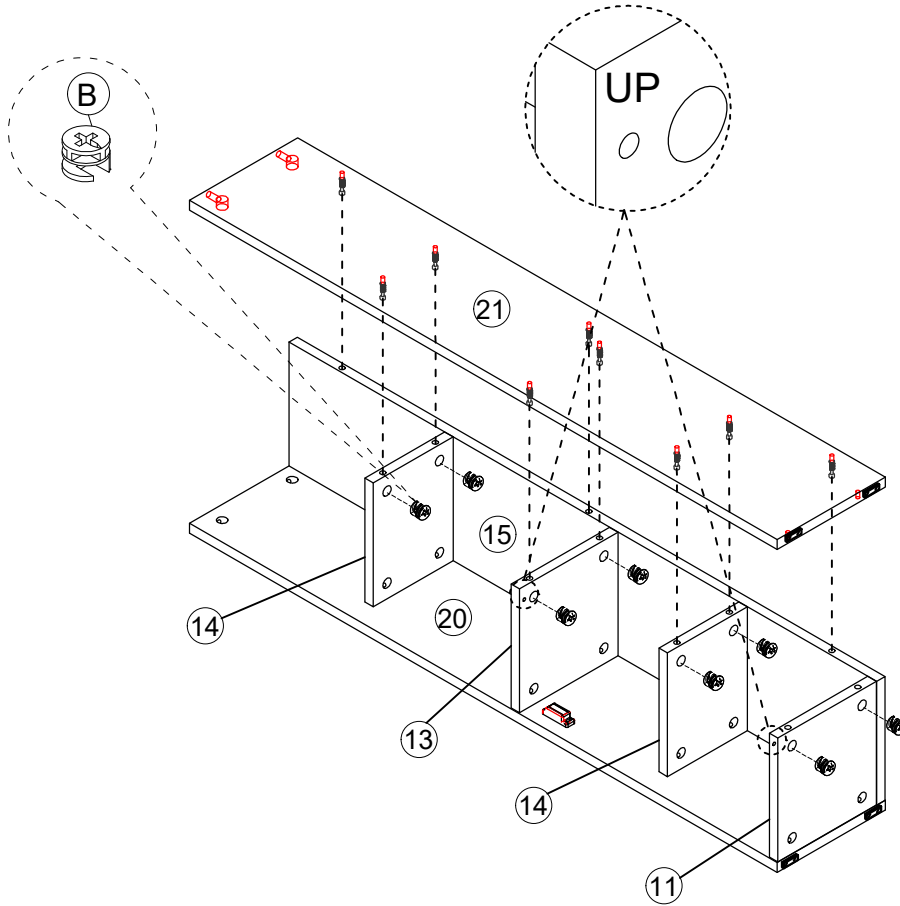

15

B	x8
  MINIFIT CAM Ø15mm	

V	x1
  SCREW DRIVER	

16