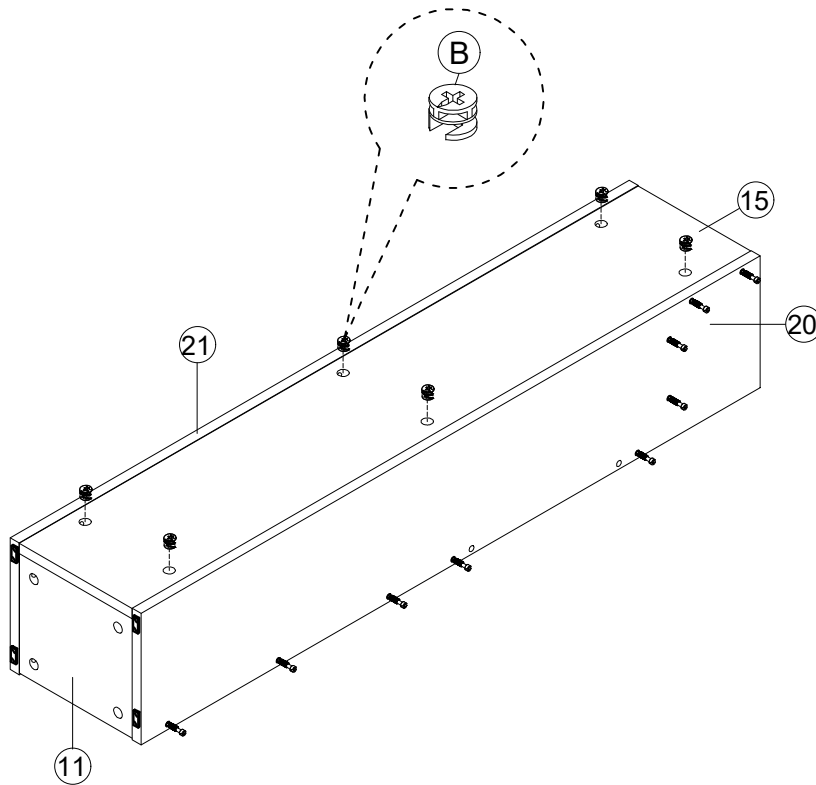

B	x6
  MINIFIT CAM Ø15mm	

V	x1
  SCREW DRIVER