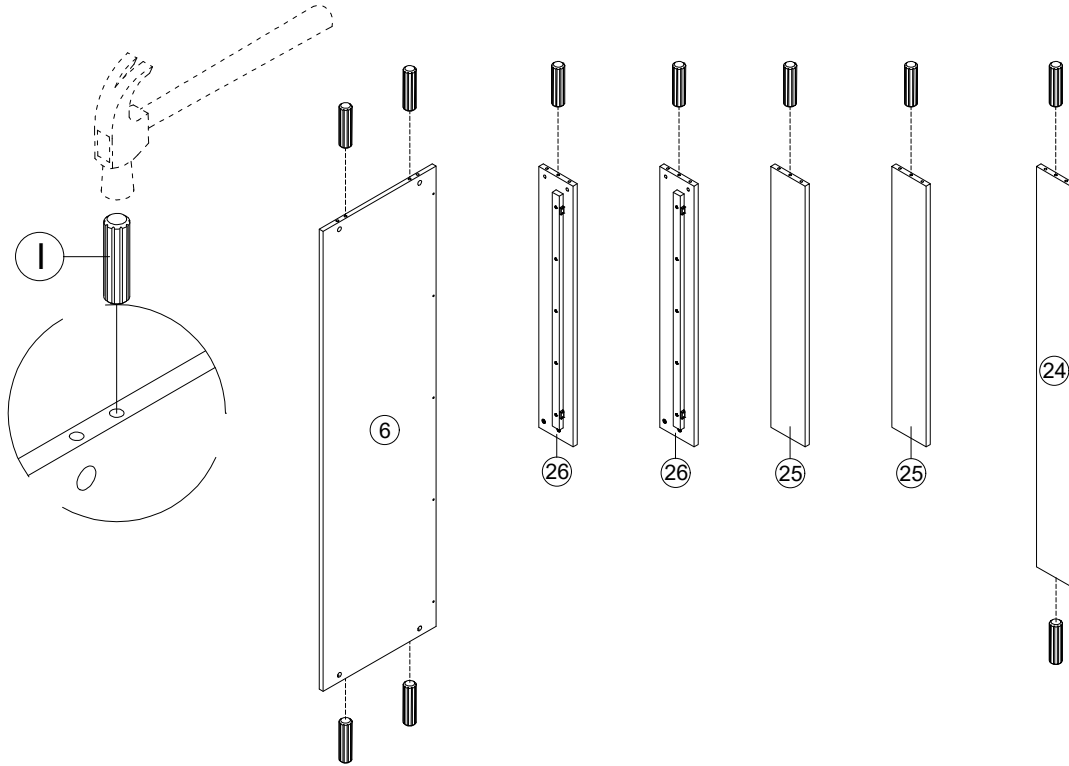

1

I	x10
WOOD DOWEL M8 x 30MM	

2