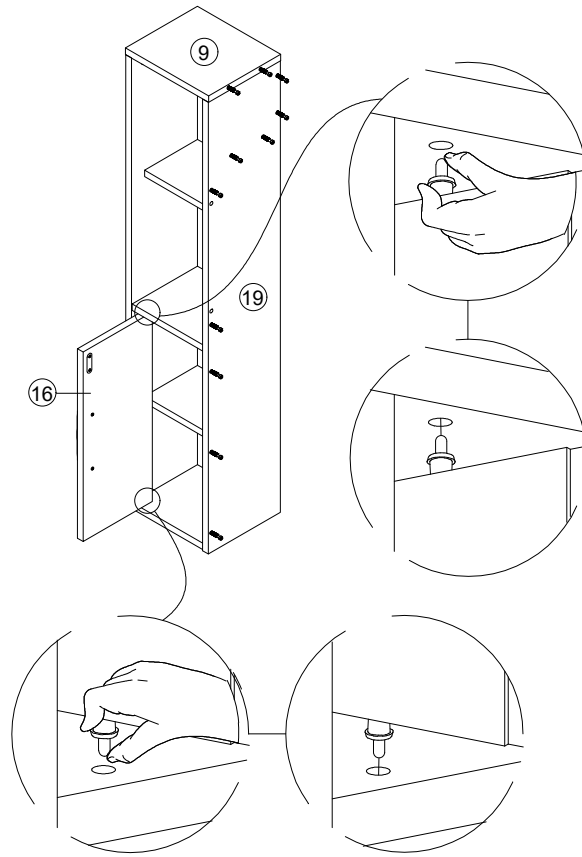

15

B	x8
 MINIFIT CAM Ø15mm	

V	x1
 SCREW DRIVER	

16

B	x6
 MINIFIT CAM Ø15mm	

V	x1
 SCREW DRIVER	

17

B	x4
 MINIFIT CAM Ø15mm	
V	x1
 SCREW DRIVER	

18

P	x4
 DOOR SPRING M8	
Q	x2
	
R	x4
 TRUSS HEAD SCREW M4 x 20MM	
M	x2
 MAGNET PLATE	
N	x4
 CSK SCREW M3.5X14MM	
V	x1
 SCREW DRIVER	

19

20

22

B	x6
	
MINIFIT CAM Ø15mm	
V	x1
	
SCREW DRIVER	

23

E	x8
	
JCBC M6x35MM	
F	x8
	
SPRING WASHER M6	
G	x8
	
FLAT WASHER M6x13MM	
K	x1
	
ALLEM KEY M4	