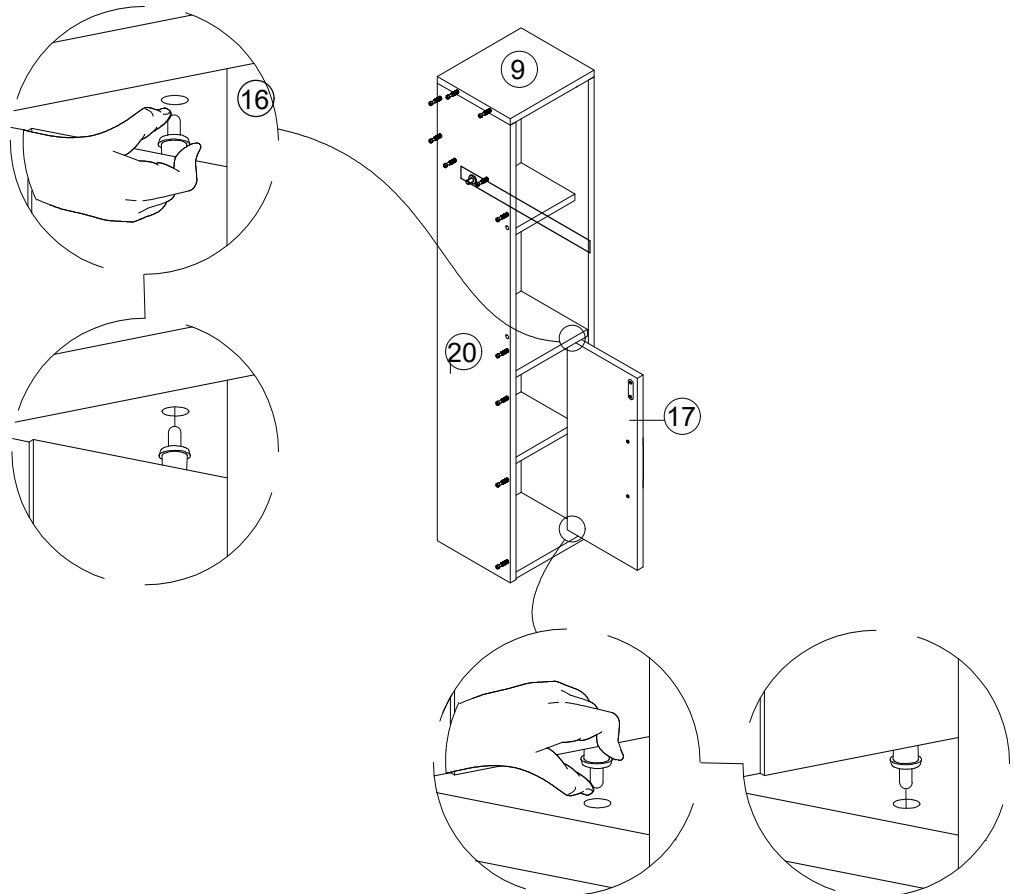

18

P	x4
 DOOR SPRING M8	
Q	x2
	
R	x4
 TRUSS HEAD SCREW M4 x 20MM	
M	x2
 MAGNET PLATE	
N	x4
 CSK SCREW M3.5X14MM	
V	x1
 SCREW DRIVER	

19

20

22

B	x6
	
MINIFIT CAM Ø15mm	
V	x1
	
SCREW DRIVER	

23

E	x8
	
JCBC M6x35MM	
F	x8
	
SPRING WASHER M6	
G	x8
	
FLAT WASHER M6x13MM	
K	x1
	
ALLEM KEY M4	

24

C	x4
	
JCBC M6x60MM	

F	x4
	
SPRING WASHER M6	

H	x4
	
U - WASHER M6	

K	x1
	
ALLEN KEY M4	

25

D	x4
	
JCBC M6x50MM	

F	x4
	
SPRING WASHER M6	