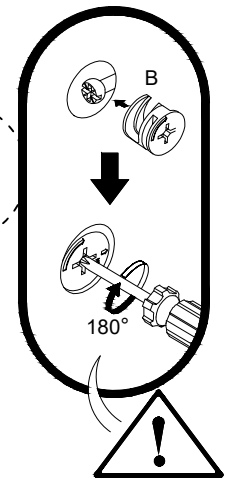

10

B	x6
	
MINIFIT CAM Ø15mm	
V	x1
	
SCREW DRIVER	

11

12

13

M	x1
	
3.5 KG MAGNET	
N	x2
	
CSK SCREW M3.5X14MM	
V	x1
	
SCREW DRIVER	

14

B	x8
	
MINIFIT CAM Ø15mm	
V	x1
	
SCREW DRIVER	