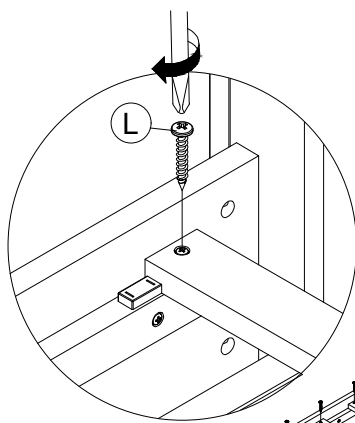

24

C	x4
	
JCBC M6x60MM	

F	x4
	
SPRING WASHER M6	

H	x4
	
U - WASHER M6	

K	x1
	
ALLEN KEY M4	

25

D	x4
	
JCBC M6x50MM	

F	x4
	
SPRING WASHER M6	

G	x4
	
FLAT WASHER M6x13MM	

J	x4
	
BARREL NUT M6 x 10 x 13MM	

K	x1
	
ALLEN KEY M4	

26

C	x4
	
JCBC M6x60MM	
F	x4
	
SPRING WASHER M6	
G	x4
	
FLAT WASHER M6x13MM	
J	x4
	
BARREL NUT M6 x 10 x 13MM	
K	x1
	
ALLEN KEY M4	

27

28

L	x24
	
V	x1
	
SCREW DRIVER	

29

O	x22
	
MINIFIT STICKER M21	

30

U	x1
POWER ADAPTER HB-02A2000	

31