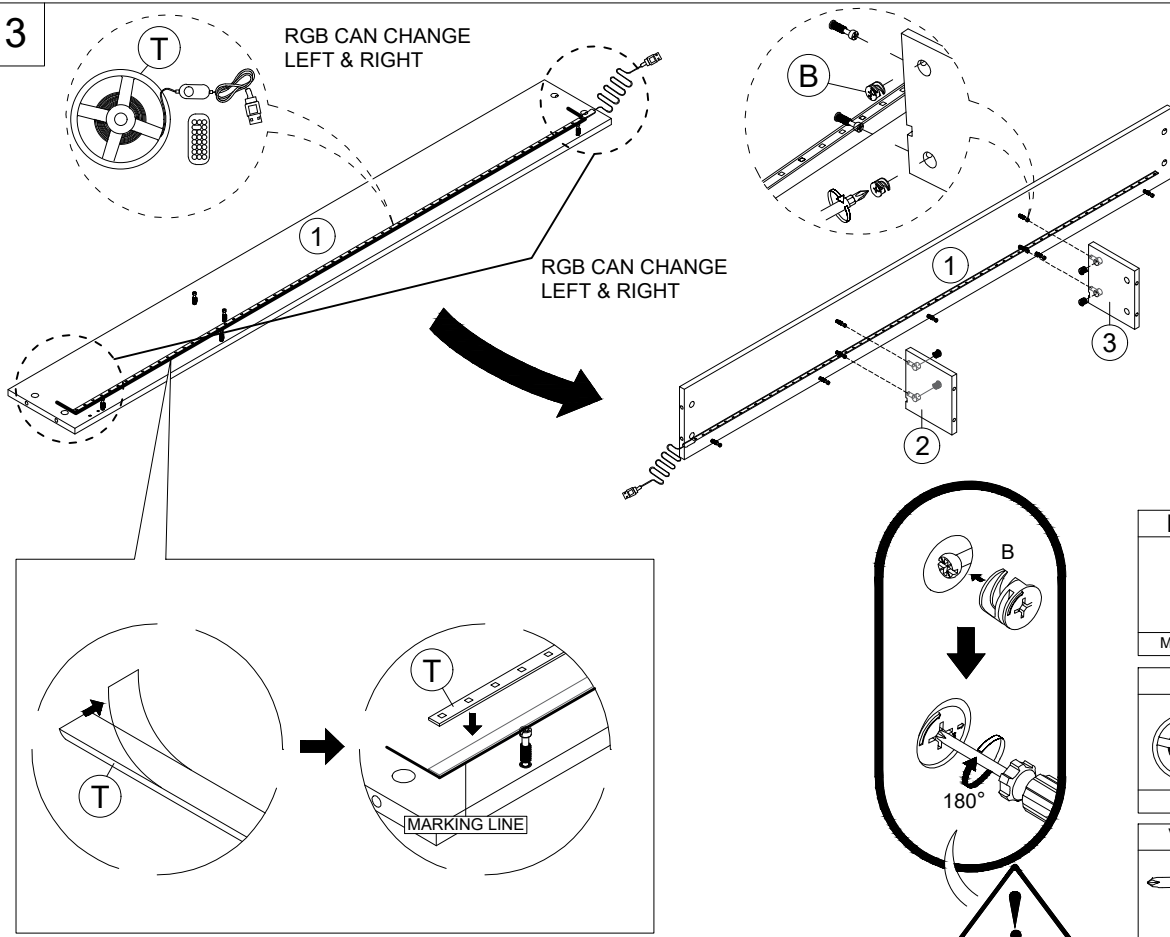

1

I	x10
	
WOOD DOWEL M8 x 30MM	

2

A	x57
	
MINIFIT BOLT	
N	x2
	
CSK SCREW M3.5X14MM	
S	x1
	
POWER PLUG USB TYPE A + TYPE C	
V	x1
	
SCREW DRIVER	

3

RGB CAN CHANGE LEFT & RIGHT

RGB CAN CHANGE LEFT & RIGHT

B	x4
MINIFIT CAM Ø15mm	
T	x1
RGB - 1550mm	
V	x1
SCREW DRIVER	