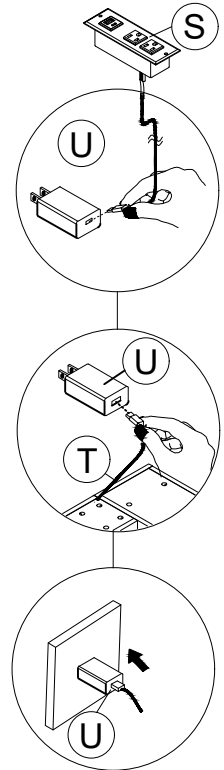

30 x4

Hardware

A	x97 +2(spare)	B	x97 +2(spare)	C	x8 +2(spare)	D	x4 +2(spare)	E	x8 +2(spare)	F	x20 +2(spare)
											
MINIFIT BOLT M6 x 35MM		MINIFIT CAM M15 x 12MM		JCBC M6x60MM		JCBC M6x50MM		JCBC M6x35MM		SPRING WASHER M6	
G	x16	H	x4	I	x10	J	x8 +2(spare)	K	x1	L	x24
											
FLAT WASHER M6x13MM		U - WASHER M6		WOOD DOWEL M8 x 30MM		BARREL NUT M6 x 10 x 13MM		ALLEN KEY M4		PH SCREW M4 x 30MM	
M	x2 SET	N	x10	O	x22	P	x4 +2(spare)	Q	x2	R	x4
											
3.5 KG MAGNET		CSK SCREW M3.5 x 14MM		MINIFIT STICKER M21		DOOR SPRING M8		HANDLE (LENGTH 160MM) 562-128		TRUSS HEAD SCREW M4 x 20MM	
S	x1	T	x1	U	x1	V	x1				
											
POWER PLUG USB TYPE A + TYPE C		RGB - 1550mm		POWER ADAPTER HB-02A2000		SCREWDRIVER					

N	x2
	
CSK SCREW M3.5X14MM	

V	x1
	
SCREW DRIVER	

8

B	x8
	
MINIFIT CAM Ø15mm	

V	x1
	
SCREW DRIVER	

9

9

B	x8
	
MINIFIT CAM Ø15mm	
V	x1
	
SCREW DRIVER	

18

P	x4
 DOOR SPRING M8	
Q	x2
	
R	x4
 TRUSS HEAD SCREW M4 x 20MM	
M	x2
 MAGNET PLATE	
N	x4
 CSK SCREW M3.5X14MM	
V	x1
 SCREW DRIVER	

19

20

22

B	x6
	
MINIFIT CAM Ø15mm	
V	x1
	
SCREW DRIVER	

23

E	x8
	
JCBC M6x35MM	
F	x8
	
SPRING WASHER M6	
G	x8
	
FLAT WASHER M6x13MM	
K	x1
	
ALLEM KEY M4	

27

28

L	x24
	
V	x1
	
SCREW DRIVER	

29

O	x22
	
MINIFIT STICKER M21	

30

U	x1
POWER ADAPTER HB-02A2000	

31