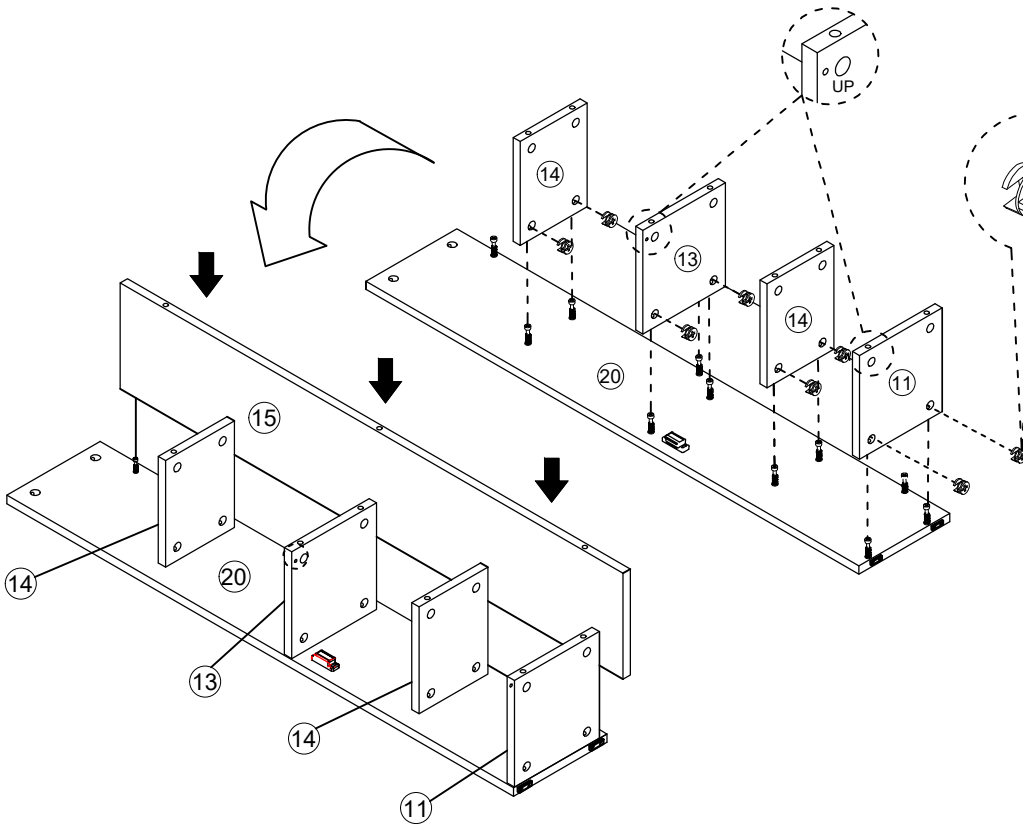

10

B	x6
	
MINIFIT CAM Ø15mm	
V	x1
	
SCREW DRIVER	

11

12

13

M	x1
	
3.5 KG MAGNET	
N	x2
	
CSK SCREW M3.5X14MM	
V	x1
	
SCREW DRIVER	

14

B	x8
	
MINIFIT CAM Ø15mm	
V	x1
	
SCREW DRIVER	