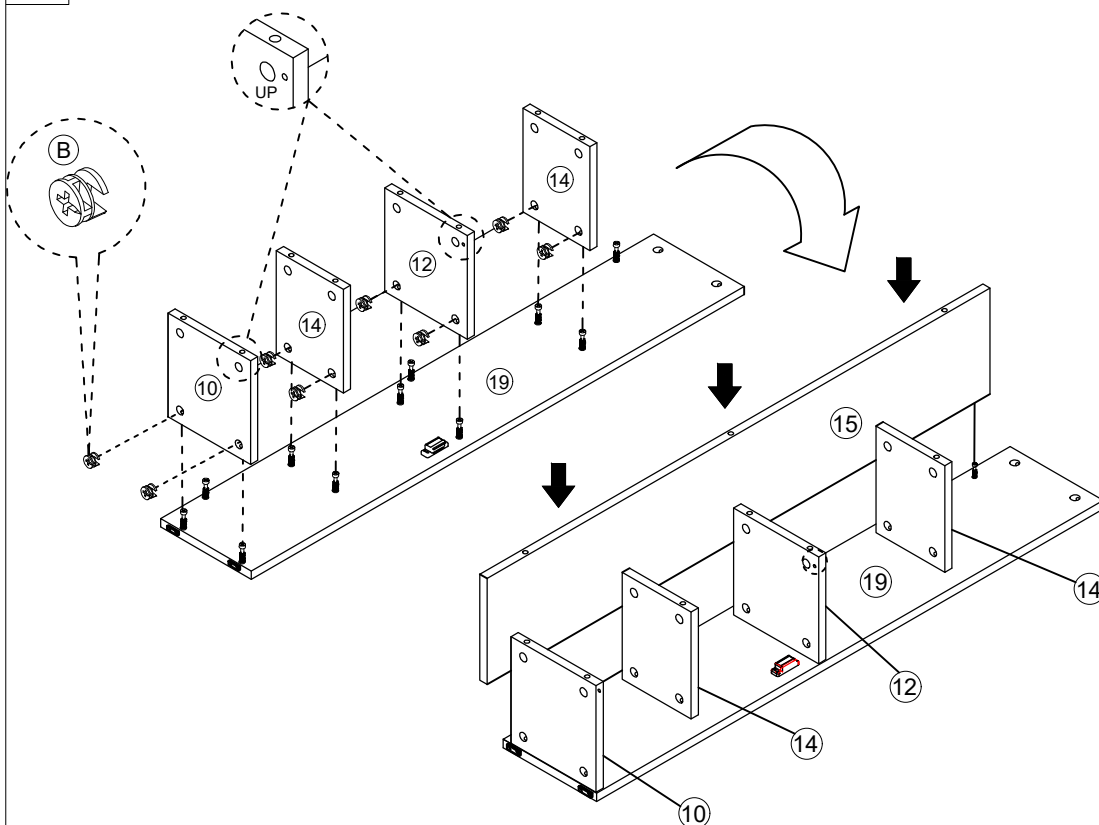

M	x1
3.5 KG MAGNET	

N	x2
CSK SCREW M3.5X14MM	

V	x1
SCREW DRIVER	

8