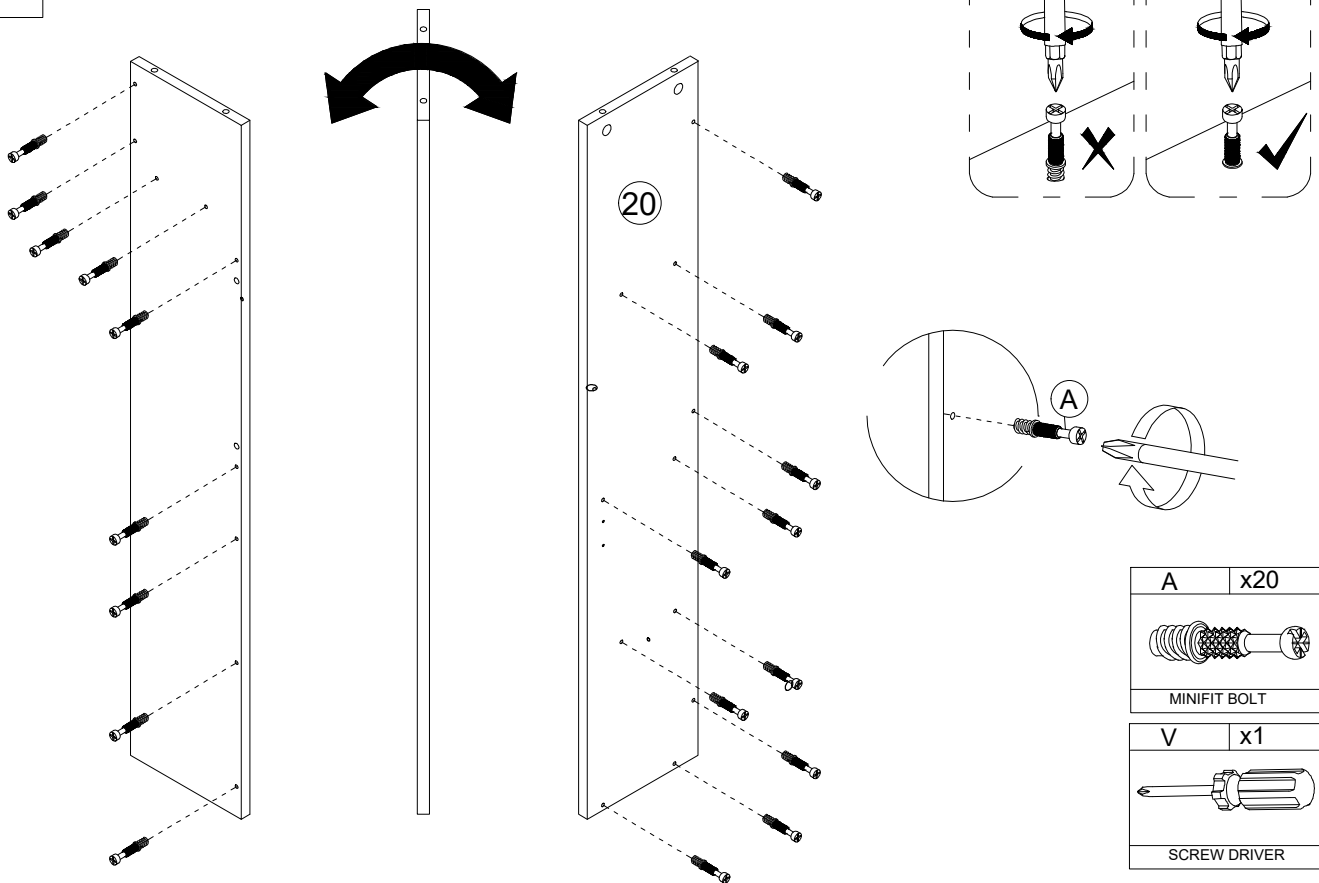

10

B	x6
	
MINIFIT CAM Ø15mm	
V	x1
	
SCREW DRIVER	

11

12

13

M	x1
	
3.5 KG MAGNET	
N	x2
	
CSK SCREW M3.5X14MM	
V	x1
	
SCREW DRIVER	

14

B	x8
	
MINIFIT CAM Ø15mm	
V	x1
	
SCREW DRIVER	