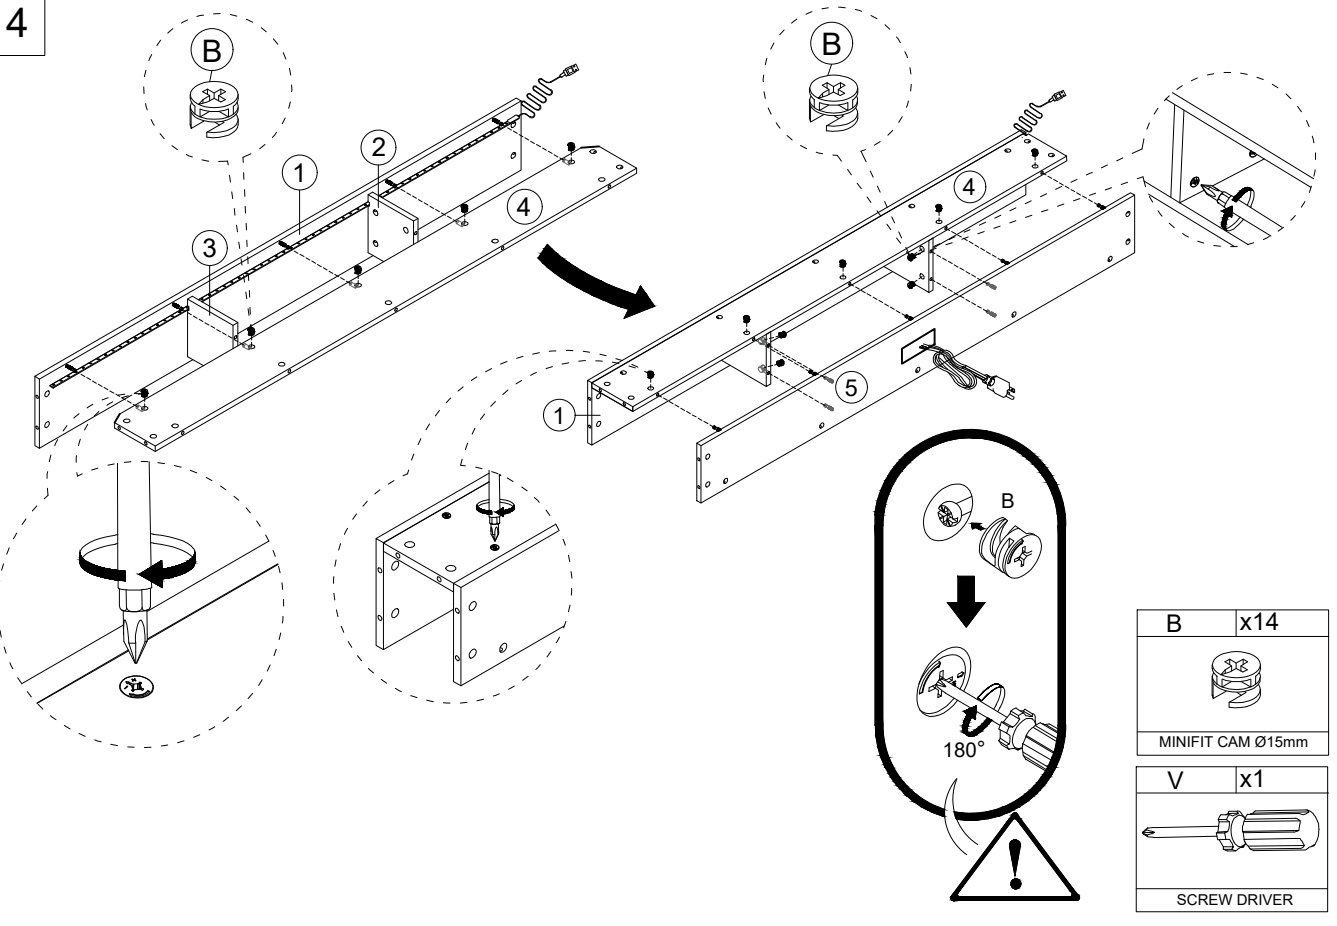

30 x4

Hardware

A	x97 +2(spare)	B	x97 +2(spare)	C	x8 +2(spare)	D	x4 +2(spare)	E	x8 +2(spare)	F	x20 +2(spare)
											
MINIFIT BOLT M6 x 35MM		MINIFIT CAM M15 x 12MM		JCBC M6x60MM		JCBC M6x50MM		JCBC M6x35MM		SPRING WASHER M6	
G	x16	H	x4	I	x10	J	x8 +2(spare)	K	x1	L	x24
											
FLAT WASHER M6x13MM		U - WASHER M6		WOOD DOWEL M8 x 30MM		BARREL NUT M6 x 10 x 13MM		ALLEN KEY M4		PH SCREW M4 x 30MM	
M	x2 SET	N	x10	O	x22	P	x4 +2(spare)	Q	x2	R	x4
											
3.5 KG MAGNET		CSK SCREW M3.5 x 14MM		MINIFIT STICKER M21		DOOR SPRING M8		HANDLE (LENGTH 160MM) 562-128		TRUSS HEAD SCREW M4 x 20MM	
S	x1	T	x1	U	x1	V	x1				
											
POWER PLUG USB TYPE A + TYPE C		RGB - 1550mm		POWER ADAPTER HB-02A2000		SCREWDRIVER					

1

I	x10
	
WOOD DOWEL M8 x 30MM	

2

A	x57
	
MINIFIT BOLT	
N	x2
	
CSK SCREW M3.5X14MM	
S	x1
	
POWER PLUG USB TYPE A + TYPE C	
V	x1
	
SCREW DRIVER	

3

RGB CAN CHANGE LEFT & RIGHT

RGB CAN CHANGE LEFT & RIGHT

B	x4
MINIFIT CAM Ø15mm	
T	x1
RGB - 1550mm	
V	x1
SCREW DRIVER	

4

B	x14
MINIFIT CAM Ø15mm	
V	x1
SCREW DRIVER	

5

B	x5
	
MINIFIT CAM Ø15mm	
V	x1
	
SCREW DRIVER	

6

A	x20
	
MINIFIT BOLT	
V	x1
	
SCREW DRIVER	

7

M	x1
	
3.5 KG MAGNET	