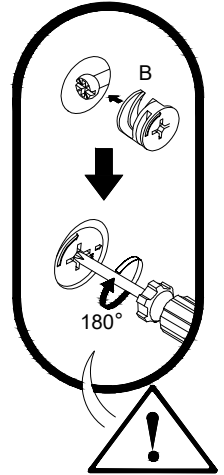

18

P	x4
 DOOR SPRING M8	
Q	x2
	
R	x4
 TRUSS HEAD SCREW M4 x 20MM	
M	x2
 MAGNET PLATE	
N	x4
 CSK SCREW M3.5X14MM	
V	x1
 SCREW DRIVER	

19

20

22

B	x6
	
MINIFIT CAM Ø15mm	
V	x1
	
SCREW DRIVER	

23

E	x8
	
JCBC M6x35MM	
F	x8
	
SPRING WASHER M6	
G	x8
	
FLAT WASHER M6x13MM	
K	x1
	
ALLEM KEY M4	