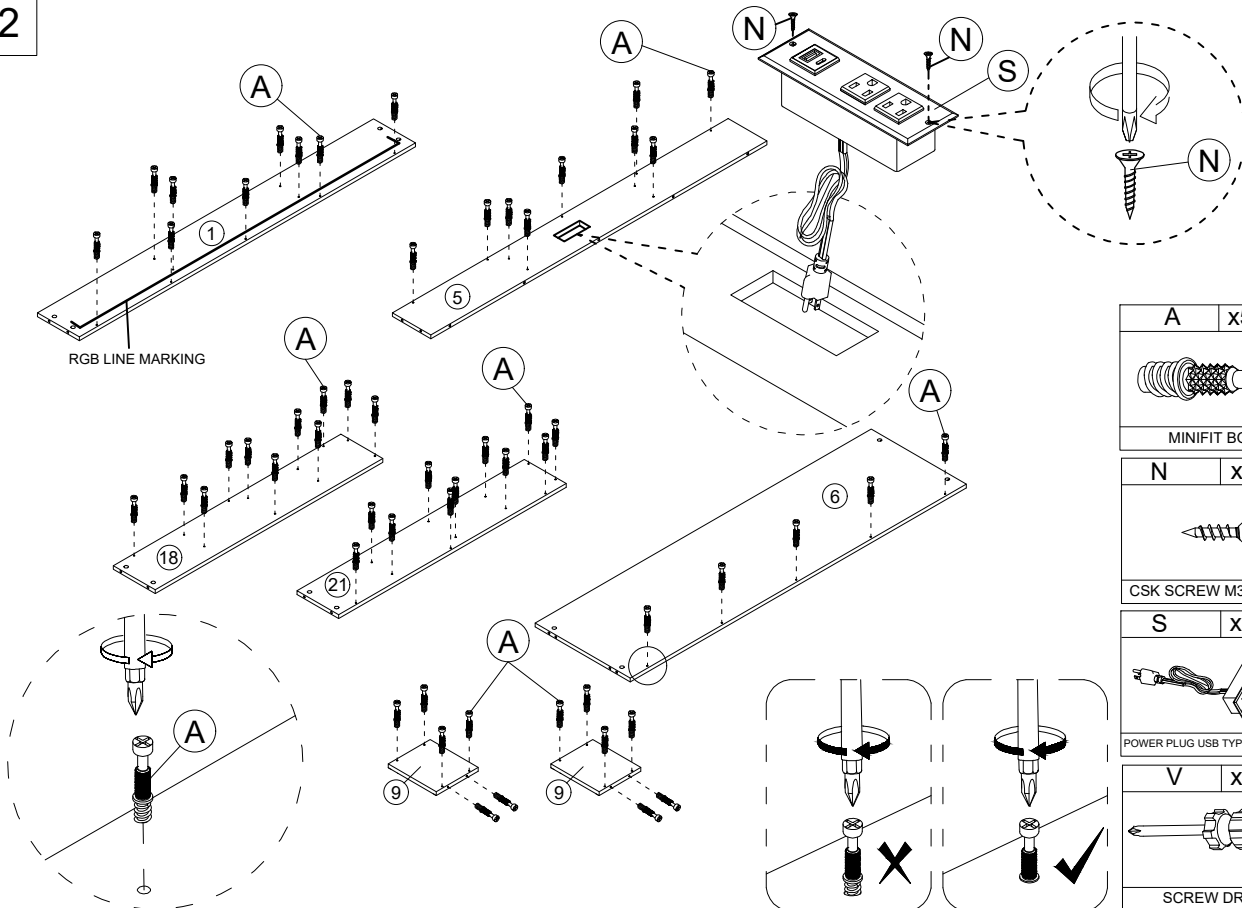

30 x4

Hardware

A	x97 +2(spare)	B	x97 +2(spare)	C	x8 +2(spare)	D	x4 +2(spare)	E	x8 +2(spare)	F	x20 +2(spare)
											
MINIFIT BOLT M6 x 35MM		MINIFIT CAM M15 x 12MM		JCBC M6x60MM		JCBC M6x50MM		JCBC M6x35MM		SPRING WASHER M6	
G	x16	H	x4	I	x10	J	x8 +2(spare)	K	x1	L	x24
											
FLAT WASHER M6x13MM		U - WASHER M6		WOOD DOWEL M8 x 30MM		BARREL NUT M6 x 10 x 13MM		ALLEN KEY M4		PH SCREW M4 x 30MM	
M	x2 SET	N	x10	O	x22	P	x4 +2(spare)	Q	x2	R	x4
											
3.5 KG MAGNET		CSK SCREW M3.5 x 14MM		MINIFIT STICKER M21		DOOR SPRING M8		HANDLE (LENGTH 160MM) 562-128		TRUSS HEAD SCREW M4 x 20MM	
S	x1	T	x1	U	x1	V	x1				
											
POWER PLUG USB TYPE A + TYPE C		RGB - 1550mm		POWER ADAPTER HB-02A2000		SCREWDRIVER					

1

I	x10
	
WOOD DOWEL M8 x 30MM	

2

A	x57
	
MINIFIT BOLT	
N	x2
	
CSK SCREW M3.5X14MM	
S	x1
	
POWER PLUG USB TYPE A + TYPE C	
V	x1
	
SCREW DRIVER	

3

RGB CAN CHANGE LEFT & RIGHT

RGB CAN CHANGE LEFT & RIGHT

B	x4
MINIFIT CAM Ø15mm	
T	x1
RGB - 1550mm	
V	x1
SCREW DRIVER	

4

B	x14
MINIFIT CAM Ø15mm	
V	x1
SCREW DRIVER	

5

B	x5
	
MINIFIT CAM Ø15mm	
V	x1
	
SCREW DRIVER	

6

A	x20
	
MINIFIT BOLT	
V	x1
	
SCREW DRIVER	

7

M	x1
	
3.5 KG MAGNET	