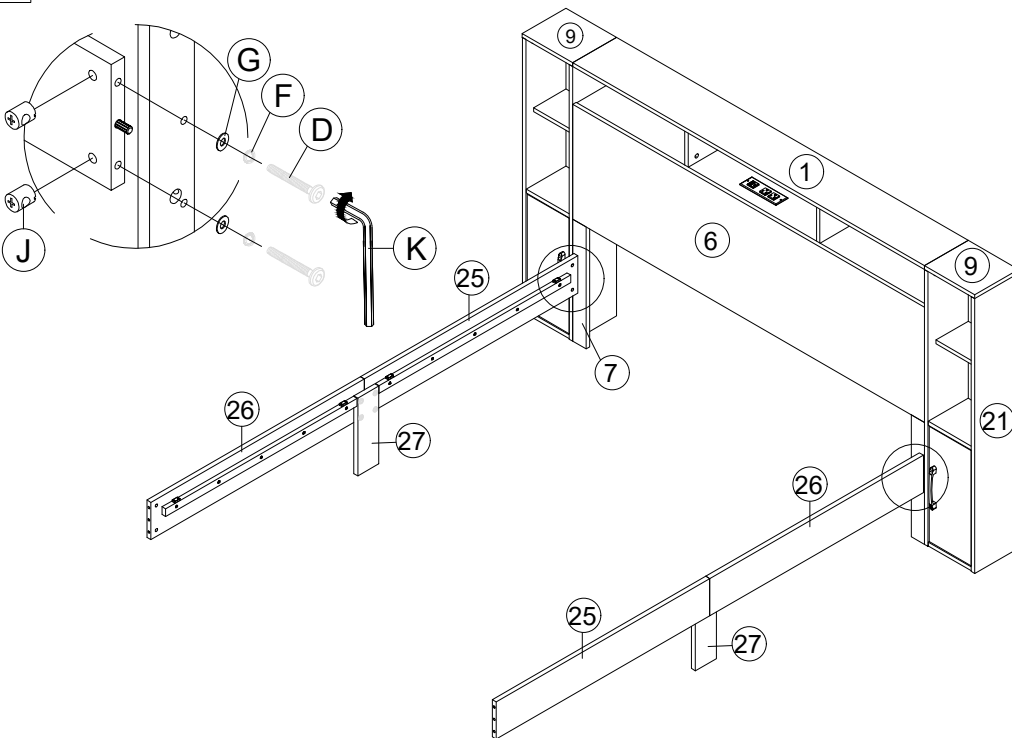

24

C	x4
	
JCBC M6x60MM	

F	x4
	
SPRING WASHER M6	

H	x4
	
U - WASHER M6	

K	x1
	
ALLEN KEY M4	

25

D	x4
	
JCBC M6x50MM	

F	x4
	
SPRING WASHER M6	

G	x4
	
FLAT WASHER M6x13MM	

J	x4
	
BARREL NUT M6 x 10 x 13MM	

K	x1
	
ALLEN KEY M4	

26

C	x4
	
JCBC M6x60MM	
F	x4
	
SPRING WASHER M6	
G	x4
	
FLAT WASHER M6x13MM	
J	x4
	
BARREL NUT M6 x 10 x 13MM	
K	x1
	
ALLEN KEY M4	