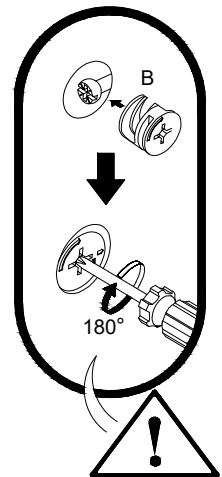

B	x6
MINIFIT CAM Ø15mm	
V	x1
SCREW DRIVER