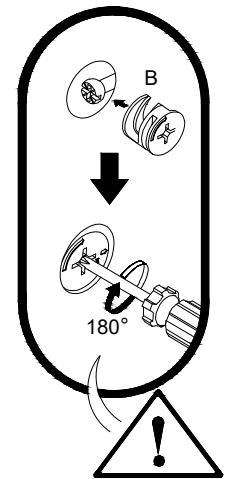

B	x6
  MINIFIT CAM Ø15mm	

V	x1
  SCREW DRIVER