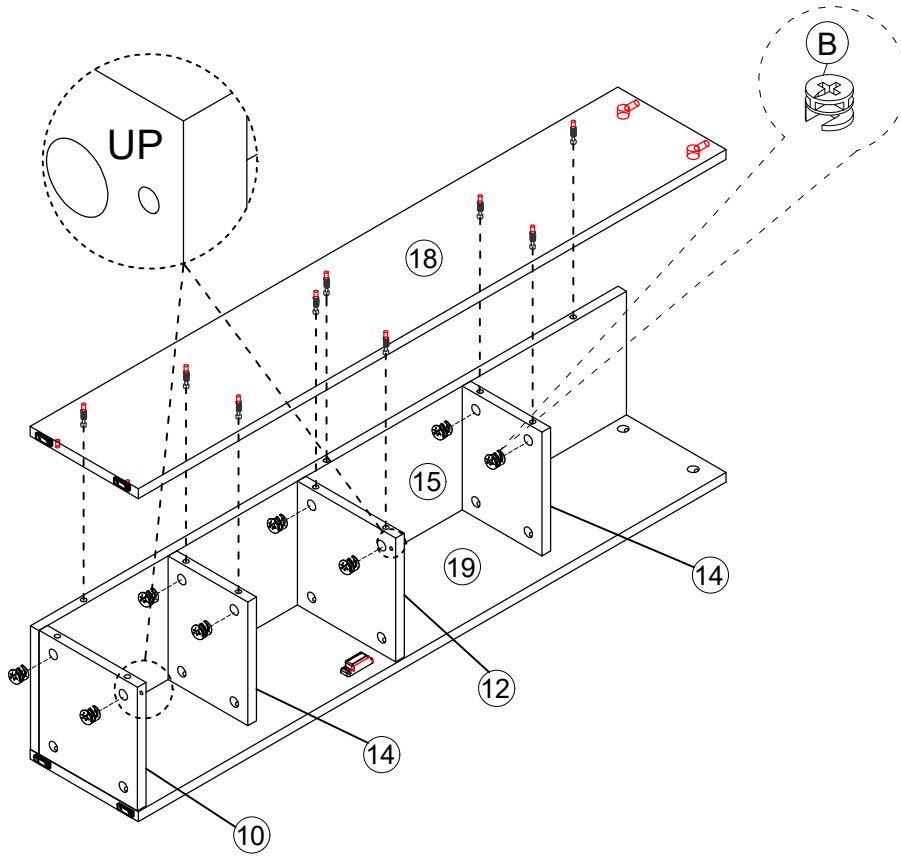

N	x2
	
CSK SCREW M3.5X14MM	

V	x1
	
SCREW DRIVER	

8

B	x8
	
MINIFIT CAM Ø15mm	

V	x1
	
SCREW DRIVER	

9

9

B	x8
	
MINIFIT CAM Ø15mm	
V	x1
	
SCREW DRIVER	