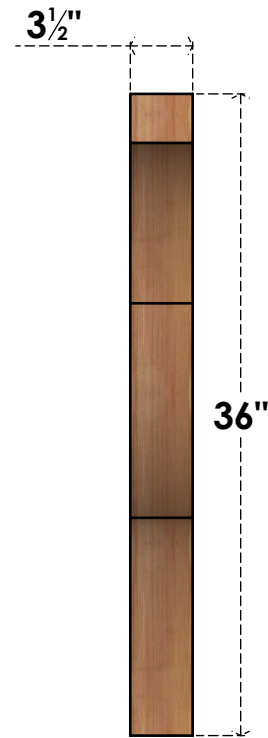

BRC04X30X36FST00SWR

3 1/2"W X 30"D X 36"H FUNSTON SMOOTH BRACE, WESTERN RED CEDAR

SIDE

FRONT

EKENA MILLWORK
 2300 WEST MAIN ST.
 CLARKSVILLE, TX 75426
 TOLL FREE: 866-607-0453
 WWW.EKENAMILLWORK.COM

NOTES

1. INSTALLATION TO BE COMPLETED IN ACCORDANCE WITH MANUFACTURER'S SPECIFICATIONS.
2. DRAWING MAY NOT BE TO SCALE
3. THIS DRAWING IS INTENDED FOR DESIGN AND PLANNING PURPOSES ONLY.
4. ALL INFORMATION CONTAINED HEREIN WAS CURRENT AT THE TIME OF DEVELOPMENT BUT MUST BE REVIEWED AND APPROVED BY THE PRODUCT MANUFACTURER TO BE CONSIDERED ACCURATE.
5. PRODUCTS ARE NOT KILN DRIED. THIS ITEM IS UNIQUE AND WILL CONTAIN THE NATURAL VARIATIONS THAT THE WOOD SPECIES OFFERS. THIS MAY RESULT IN VARIATIONS UP TO 1/4"