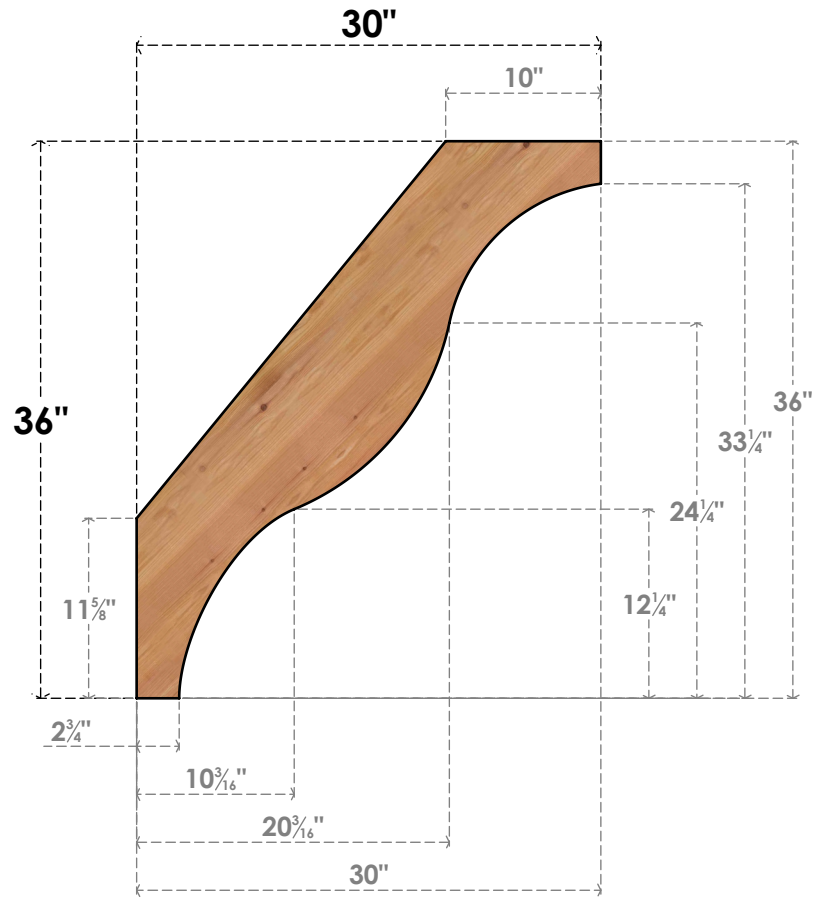

BRC04X30X36FST00SWR

3 1/2"W X 30"D X 36"H FUNSTON SMOOTH BRACE, WESTERN RED CEDAR

SIDE

FRONT

EKENA MILLWORK
 2300 WEST MAIN ST.
 CLARKSVILLE, TX 75426
 TOLL FREE: 866-607-0453
 WWW.EKENAMILLWORK.COM

NOTES

1. INSTALLATION TO BE COMPLETED IN ACCORDANCE WITH MANUFACTURER'S SPECIFICATIONS.
2. DRAWING MAY NOT BE TO SCALE
3. THIS DRAWING IS INTENDED FOR DESIGN AND PLANNING PURPOSES ONLY.
4. ALL INFORMATION CONTAINED HEREIN WAS CURRENT AT THE TIME OF DEVELOPMENT BUT MUST BE REVIEWED AND APPROVED BY THE PRODUCT MANUFACTURER TO BE CONSIDERED ACCURATE.
5. PRODUCTS ARE NOT KILN DRIED. THIS ITEM IS UNIQUE AND WILL CONTAIN THE NATURAL VARIATIONS THAT THE WOOD SPECIES OFFERS. THIS MAY RESULT IN VARIATIONS UP TO 1/4"