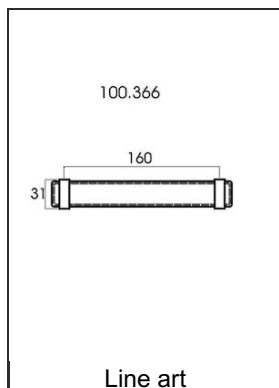

SUGGESTED PRODUCTS

Contemporary Leather and Metal Pull - 745

Product № 74511612819590
Center to Center: 5 1/32 in*

Contemporary Leather and Metal Pull - 745

Product № 74520422419590
Center to Center: 8 13/16 in*

Contemporary Leather and Metal Pull - 7451

Product № 7451151619590

Break-Away Zinc Plated Machine screw, Pan Head, Combined Pozi Slot Drive, M4, Type B Point

Product № 2800
Packaging format: Bag of 100 units

Break-Away Zinc Plated Machine screw, Pan Head, Combined Pozi Slot Drive, M4, Type B Point

Product № 2800
Packaging format: Bag of 50 units

Contemporary Leather & Metal Knob - 745

Product № 7451121619590

RELATED DOCUMENTS

DISCLAIMER

LEATHER DISCLAIMER: Leather is a durable and natural material made from animal rawhide. Signs of wear are normal with daily use. The consistency and depth of the color and/or the texture of each product is subject to change from hide to hide. These irregularities are part of the natural beauty of the leather.