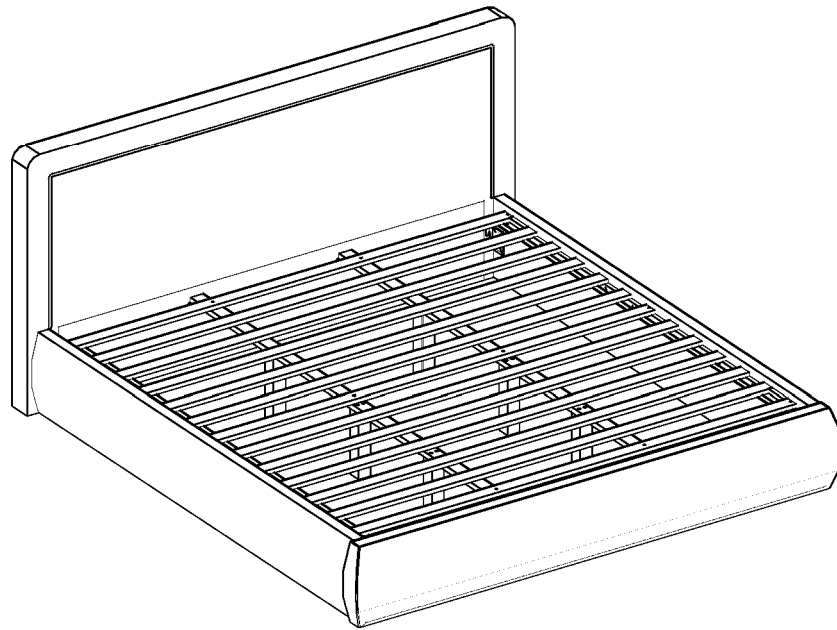

ASSEMBLY INSTRUCTIONS

MODEL : BD816-FS

COMPONENT

Headboard - 1 pc.  ①	Footboard - 1 pc.  ②	Side Rail - 2 pcs.  ③	Center Rail - 2 pcs.  ④	Center Leg - 6 pcs.  ⑤	Slats - 13 pcs.(1set)  ⑥
---	--	---	---	--	---

HARDWARE

Allen Key M4 - 1 pc.  A	Allen Key M5 - 1 pc.  B	JCBC Bolt M6 x 40mm - 12 pcs.  C	Wood Screw M4 x 20mm - 4 pcs.  D	Wood Screw M4 x 25mm - 12 pcs.  E
--	---	---	---	--

ASSEMBLY INSTRUCTIONS

STEP 1 :