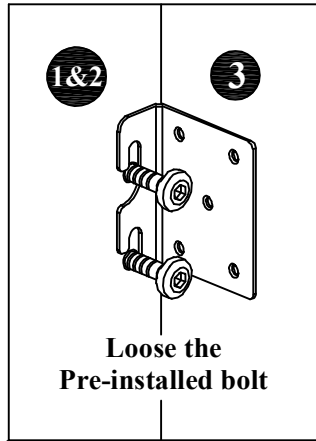

ASSEMBLY INSTRUCTIONS

MODEL : BD816-FS

COMPONENT

Headboard - 1 pc.  ①	Footboard - 1 pc.  ②	Side Rail - 2 pcs.  ③	Center Rail - 2 pcs.  ④	Center Leg - 6 pcs.  ⑤	Slats - 13 pcs.(1set)  ⑥
---	--	---	---	--	---

HARDWARE

Allen Key M4 - 1 pc.  A	Allen Key M5 - 1 pc.  B	JCBC Bolt M6 x 40mm - 12 pcs.  C	Wood Screw M4 x 20mm - 4 pcs.  D	Wood Screw M4 x 25mm - 12 pcs.  E
--	---	---	---	--

ASSEMBLY INSTRUCTIONS

STEP 1 :