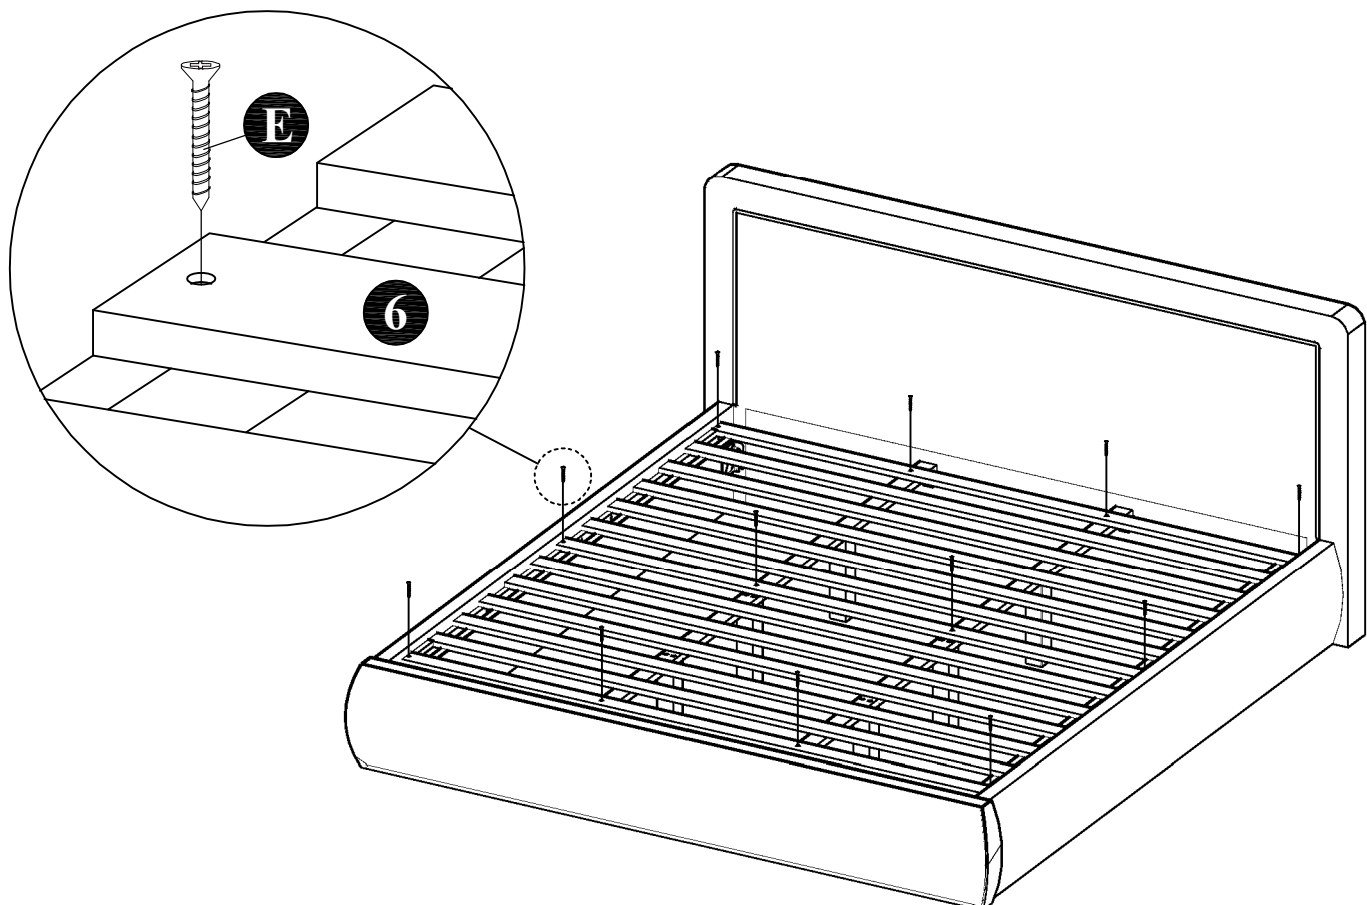

ASSEMBLY INSTRUCTIONS

MODEL : BD816-FS

COMPONENT

Headboard - 1 pc.  ①	Footboard - 1 pc.  ②	Side Rail - 2 pcs.  ③	Center Rail - 2 pcs.  ④	Center Leg - 6 pcs.  ⑤	Slats - 13 pcs.(1set)  ⑥
---	--	---	---	--	---

HARDWARE

Allen Key M4 - 1 pc.  A	Allen Key M5 - 1 pc.  B	JCBC Bolt M6 x 40mm - 12 pcs.  C	Wood Screw M4 x 20mm - 4 pcs.  D	Wood Screw M4 x 25mm - 12 pcs.  E
--	---	---	---	--

ASSEMBLY INSTRUCTIONS

STEP 1 :

STEP 2 :

ASSEMBLY INSTRUCTIONS

STEP 3 :

STEP 4 :

ASSEMBLY INSTRUCTIONS

COMPLETE VIEW

IMPORTANT

Please lift up the bed to move
with 2 or more people.