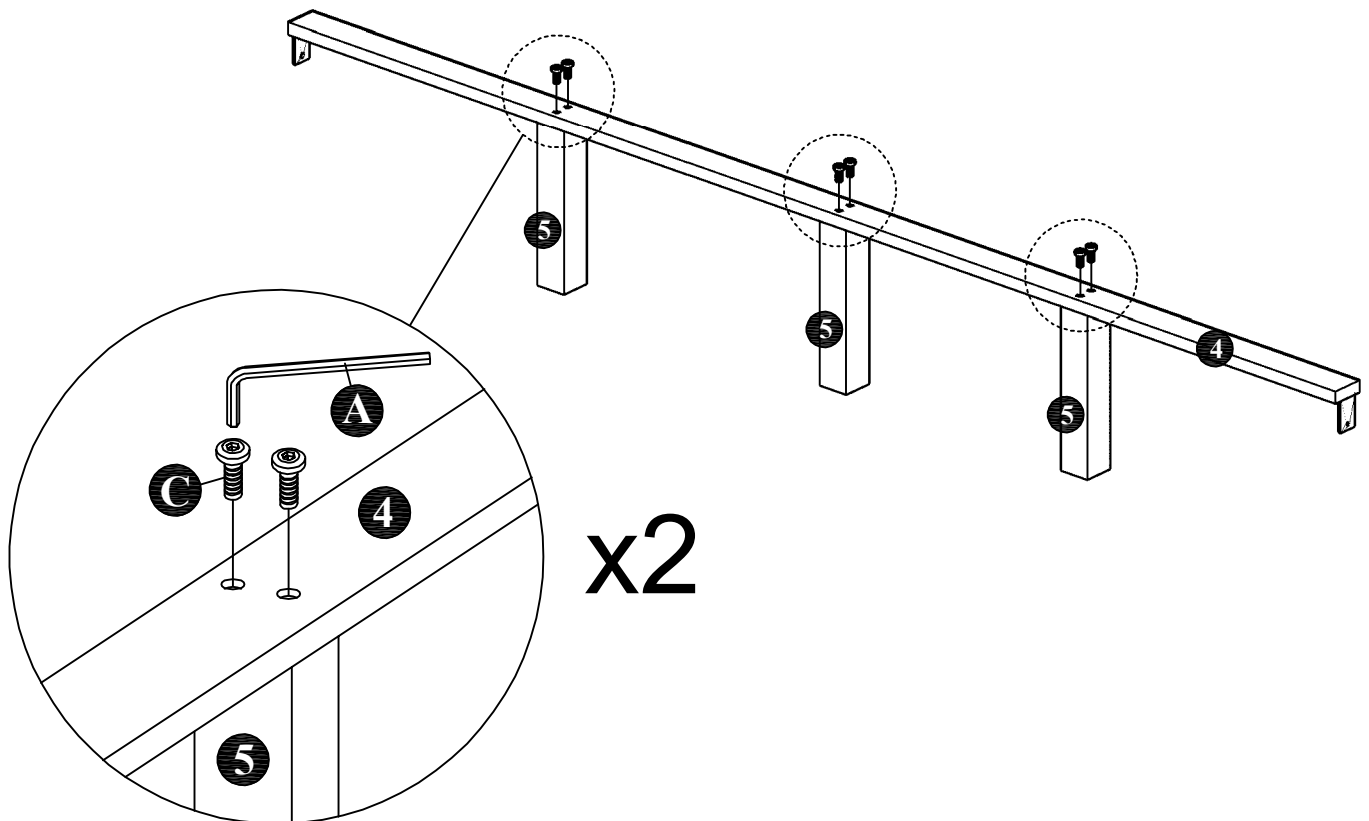

ASSEMBLY INSTRUCTIONS

STEP 1 :

STEP 2 :