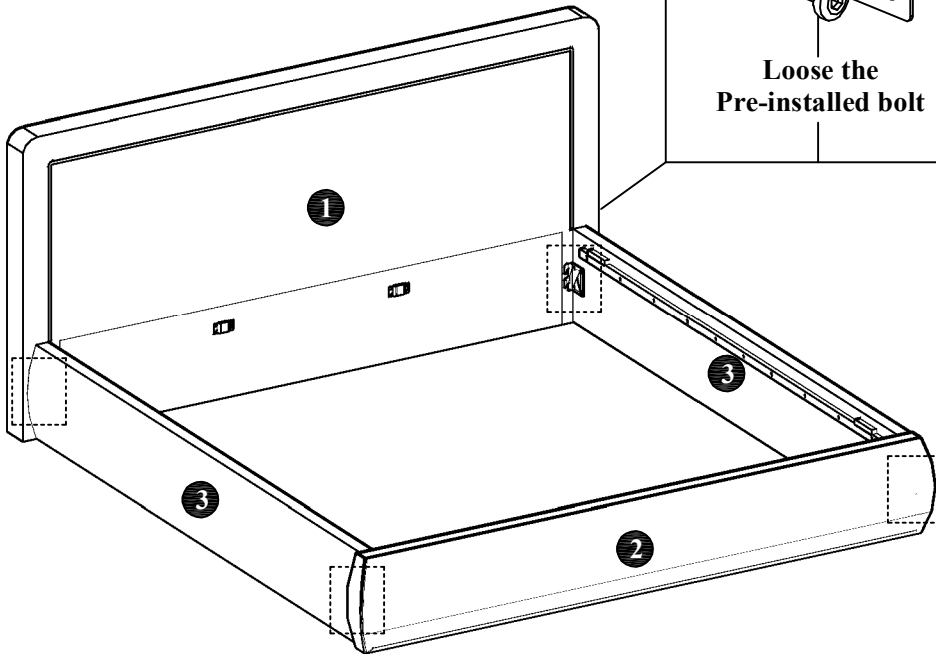

ASSEMBLY INSTRUCTIONS

MODEL : BD816-FS

COMPONENT

Headboard - 1 pc.  ①	Footboard - 1 pc.  ②	Side Rail - 2 pcs.  ③	Center Rail - 2 pcs.  ④	Center Leg - 6 pcs.  ⑤	Slats - 13 pcs.(1set)  ⑥
---	--	---	---	--	---

HARDWARE

Allen Key M4 - 1 pc.  A	Allen Key M5 - 1 pc.  B	JCBC Bolt M6 x 40mm - 12 pcs.  C	Wood Screw M4 x 20mm - 4 pcs.  D	Wood Screw M4 x 25mm - 12 pcs.  E
--	---	---	---	--

ASSEMBLY INSTRUCTIONS

STEP 1 :