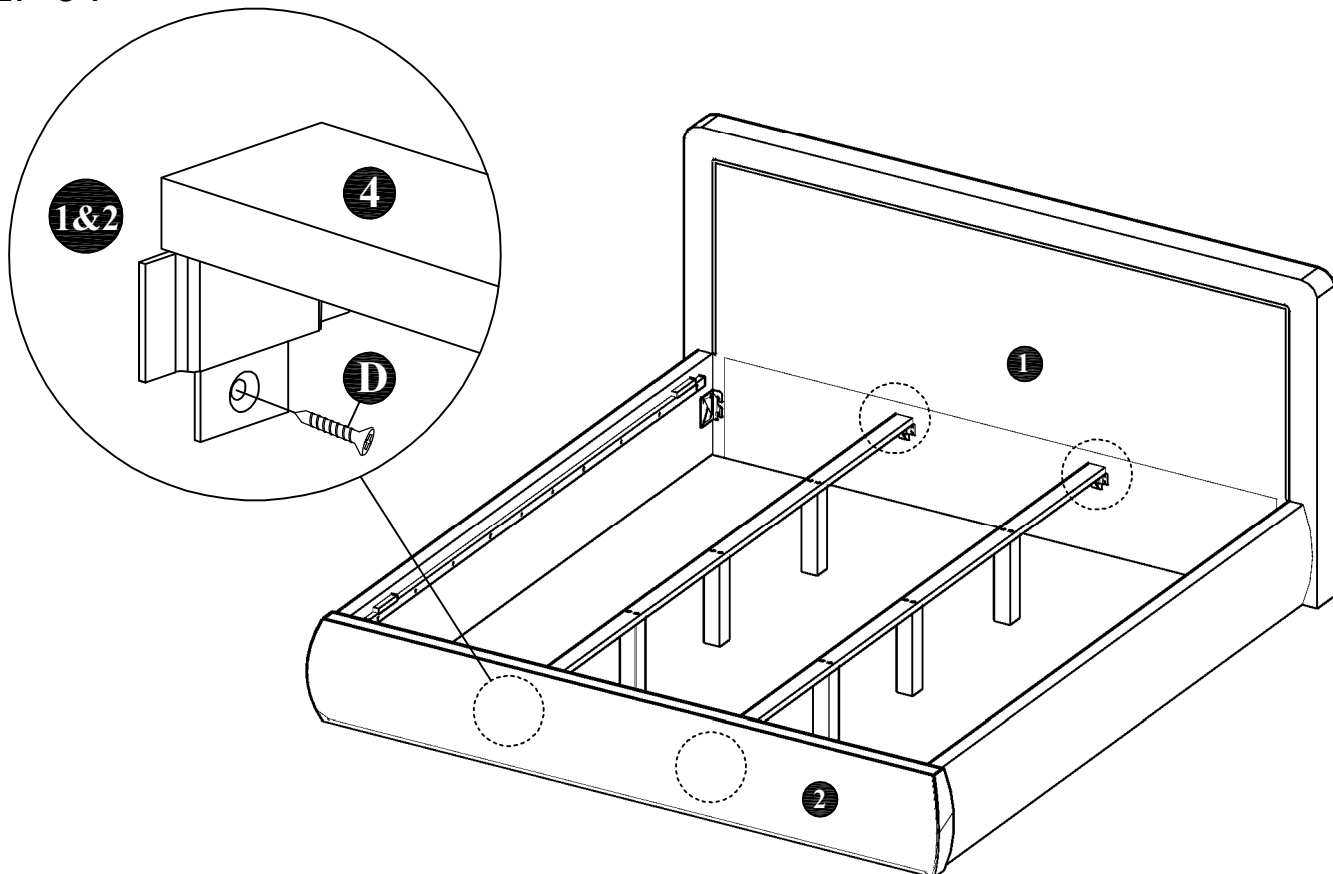

ASSEMBLY INSTRUCTIONS

STEP 3 :