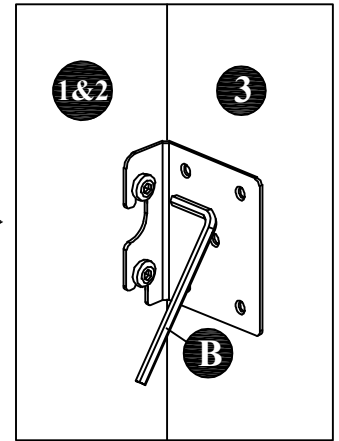

ASSEMBLY INSTRUCTIONS

MODEL : BD816-FS

COMPONENT

Headboard - 1 pc.  ①	Footboard - 1 pc.  ②	Side Rail - 2 pcs.  ③	Center Rail - 2 pcs.  ④	Center Leg - 6 pcs.  ⑤	Slats - 13 pcs.(1set)  ⑥
---	--	---	---	--	---

HARDWARE

Allen Key M4 - 1 pc.  A	Allen Key M5 - 1 pc.  B	JCBC Bolt M6 x 40mm - 12 pcs.  C	Wood Screw M4 x 20mm - 4 pcs.  D	Wood Screw M4 x 25mm - 12 pcs.  E
--	---	---	---	--

ASSEMBLY INSTRUCTIONS

STEP 1 :