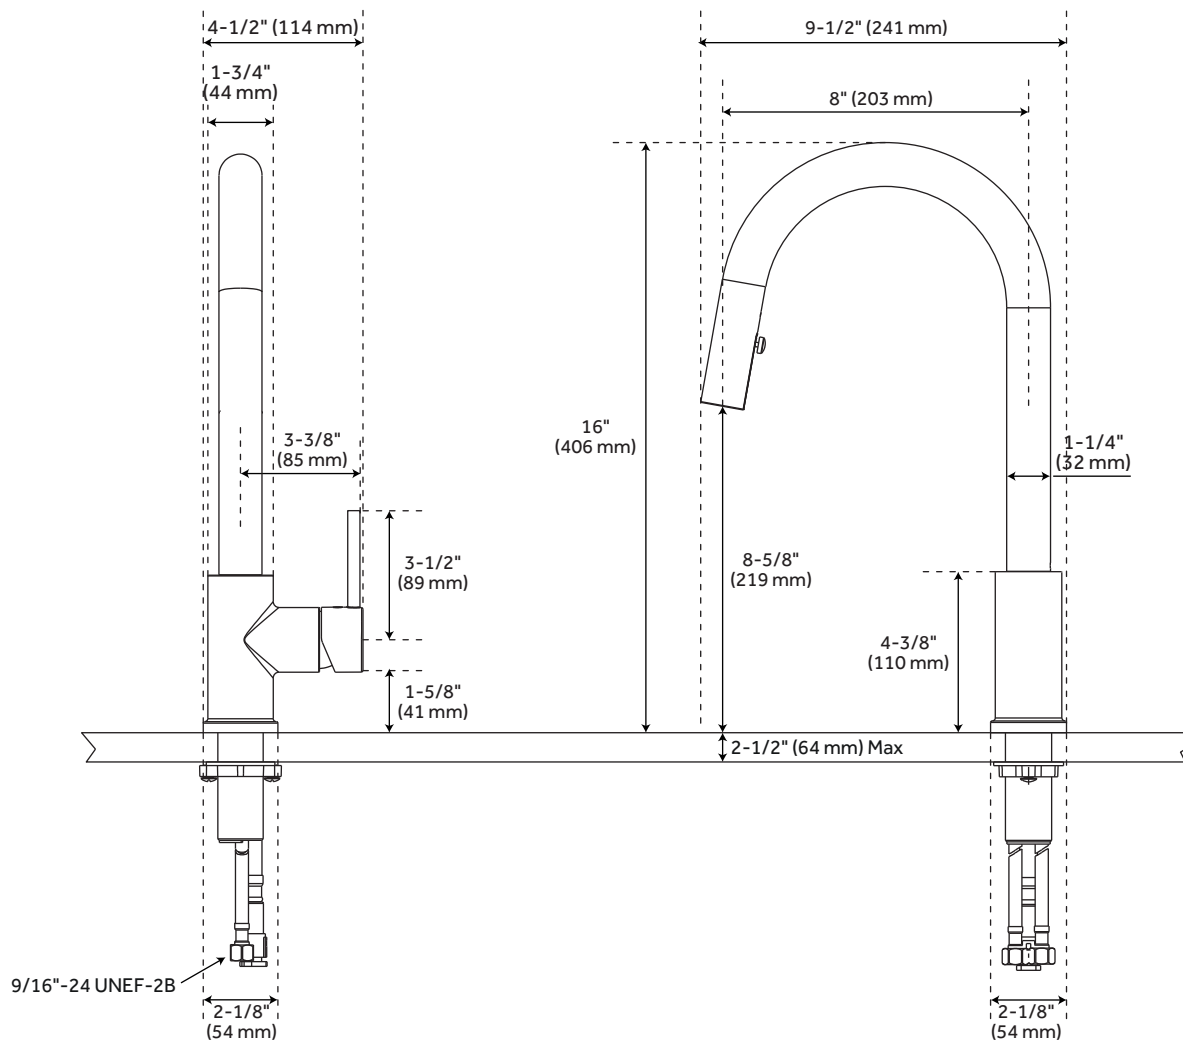

### FEATURES

Faucet Holes: 1  
 Hand Sprayer Material: Brass  
 Material: Brass  
 Faucet Centers: Single-Hole  
 Handle Type: Lever  
 Features: ADA Compliant, Pull-Down  
 Faucet Material: Brass  
 Length: 4-1/2"  
 Width: 9-1/2"  
 Height: 16"  
 Height To Spout: 8-5/8"  
 Spout Reach: 8"  
 Swivel Spout: Yes  
 Base Plate Diameter: 2-1/8"  
 Handle Length: 3-1/2"  
 Height to Bottom of Handle: 1-5/8"  
 Ceramic Disc Cartridges: Yes  
 Hot and Cold Indicators: Yes  
 IPS: 1/2"  
 Maximum Flow Rate: 1.8 gpm (6.8L/min)  
 max @ 60 psi