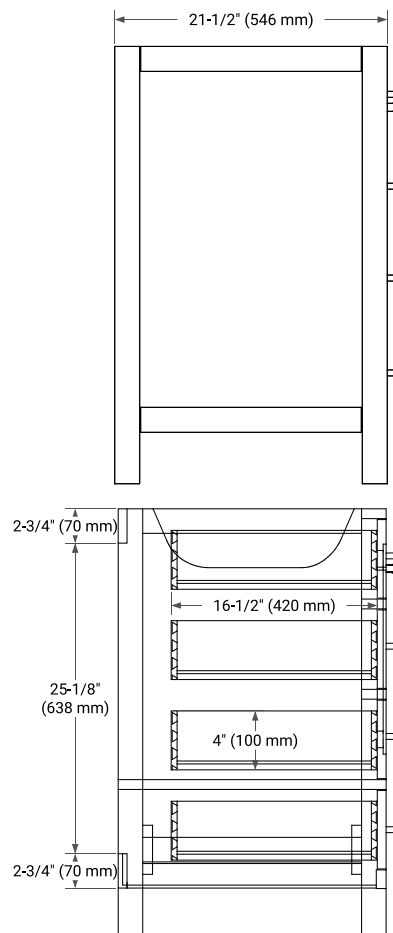

42" RIGHT OFFSET CABINET

BASE CABINET DIMENSIONS

42" W x 21.5" D x 34.5" H

FEATURES

- Solid wood frame & plywood panels
- Dovetail drawers and joints
- Soft closing doors & drawers

HARDWARE FINISHES*

Brushed Nickel Satin Brass Matte Black Polished Chrome

PLAN VIEW

43" RIGHT OVAL SINK COUNTERTOP WITH 1.5 IN. THICKNESS

OVERALL DIMENSIONS

43" W x 22" D x 1.5" H

COUNTERTOP OPTIONS

Carrara Marble

White Quartz

FEATURES

- Solid countertop with mitered edges & seams
- Undermount white oval sink
- Pre-drilled for 8" widespread faucet

INCLUDED

- Countertop
- Matching Backsplash
- Oval Sink

COUNTERTOP PLAN VIEW

EDGE SIDE VIEW

THREE DIMENSIONAL COUNTERTOP VIEW