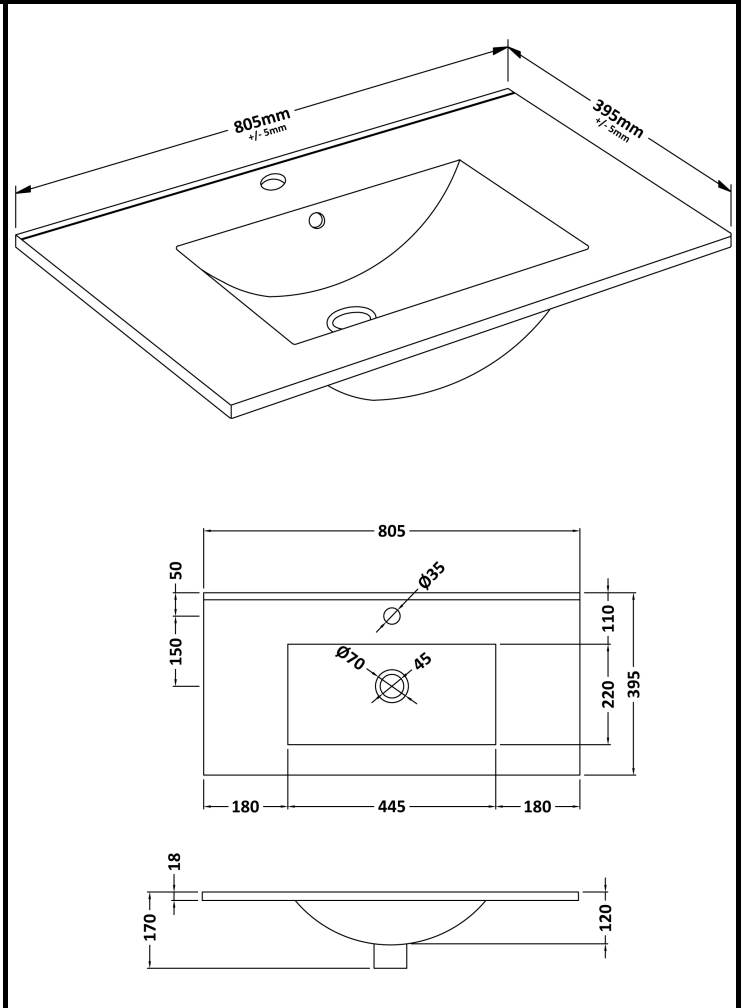

CUSTOMER DATA SHEET

DESCRIPTION: 800 Wh 2-Drawer Vanity With Basin B

CUSTOMER DATA SHEET - FURNITURE

DESCRIPTION: 800 Wall Hung 2-Drawer Basin Unit

PRODUCT DIMENSIONS

Height (mm)	Width (mm)	Depth (mm)	Nett Wgt Kg
538	800	383	34

PACKAGING DIMENSIONS

Height (mm)	Width (mm)	Depth (mm)	Gross Wgt Kg
405	820	560	34

PACKAGING DATA

Box Colour	Brown Cardboard Box - Printed		
Box Qty		Label Colour	White Label
Label Size	x	Label Qty	2

OUTER BOX DIMENSIONS (If Applicable)

CUSTOMER DATA SHEET - CERAMICS

DESCRIPTION: Basin 800mm

PRODUCT DIMENSIONS

Height (mm)	Width (mm)	Depth (mm)	Nett Wgt Kg
170	800	390	16.9

PACKAGING DIMENSIONS

Height (mm)	Width (mm)	Depth (mm)	Gross Wgt Kg
400	820	200	16.9

PACKAGING DATA

Box Colour	Brown Cardboard Box - Printed		
Box Qty	1	Label Colour	White Label
Label Size	100 x 50	Label Qty	2

OUTER BOX DIMENSIONS (If Applicable)

Height (mm)	Width (mm)	Depth (mm)	Gross Wgt Kg