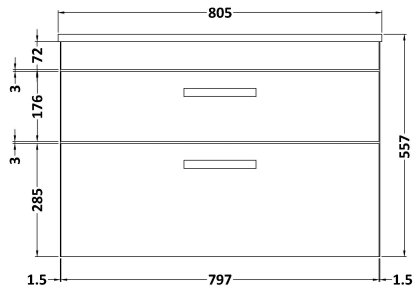

CUSTOMER DATA SHEET

DESCRIPTION: 800 Wh 2-Drawer Vanity With Basin B

CUSTOMER DATA SHEET - FURNITURE

DESCRIPTION: 800 Wall Hung 2-Drawer Basin Unit

PRODUCT DIMENSIONS

Height (mm)	Width (mm)	Depth (mm)	Nett Wgt Kg
538	800	383	34

PACKAGING DIMENSIONS

Height (mm)	Width (mm)	Depth (mm)	Gross Wgt Kg
405	820	560	34

PACKAGING DATA

Box Colour	Brown Cardboard Box - Printed		
Box Qty		Label Colour	White Label
Label Size	x	Label Qty	2

OUTER BOX DIMENSIONS (If Applicable)

CUSTOMER DATA SHEET - CERAMICS

DESCRIPTION: Basin 800mm

PRODUCT DIMENSIONS

Height (mm)	Width (mm)	Depth (mm)	Nett Wgt Kg
170	800	390	16.9

PACKAGING DIMENSIONS

Height (mm)	Width (mm)	Depth (mm)	Gross Wgt Kg
400	820	200	16.9

PACKAGING DATA

Box Colour	Brown Cardboard Box - Printed		
Box Qty	1	Label Colour	White Label
Label Size	100 x 50	Label Qty	2

OUTER BOX DIMENSIONS (If Applicable)

Height (mm)	Width (mm)	Depth (mm)	Gross Wgt Kg