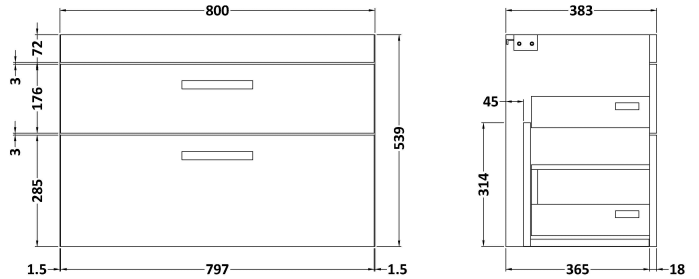

CUSTOMER DATA SHEET

DESCRIPTION: 800 Wh 2-Drawer Vanity With Basin B

CUSTOMER DATA SHEET - FURNITURE

DESCRIPTION: 800 Wall Hung 2-Drawer Basin Unit

PRODUCT DIMENSIONS

Height (mm)	Width (mm)	Depth (mm)	Nett Wgt Kg
538	800	383	34

PACKAGING DIMENSIONS

Height (mm)	Width (mm)	Depth (mm)	Gross Wgt Kg
405	820	560	34

PACKAGING DATA

Box Colour	Brown Cardboard Box - Printed		
Box Qty		Label Colour	White Label
Label Size	x	Label Qty	2

OUTER BOX DIMENSIONS (If Applicable)

CUSTOMER DATA SHEET - CERAMICS

DESCRIPTION: Basin 800mm

PRODUCT DIMENSIONS

Height (mm)	Width (mm)	Depth (mm)	Nett Wgt Kg
170	800	390	16.9

PACKAGING DIMENSIONS

Height (mm)	Width (mm)	Depth (mm)	Gross Wgt Kg
400	820	200	16.9

PACKAGING DATA

Box Colour	Brown Cardboard Box - Printed		
Box Qty	1	Label Colour	White Label
Label Size	100 x 50	Label Qty	2

OUTER BOX DIMENSIONS (If Applicable)

Height (mm)	Width (mm)	Depth (mm)	Gross Wgt Kg