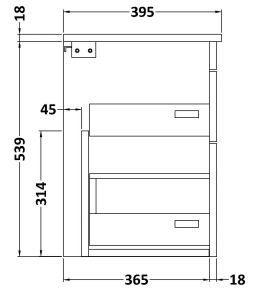

CUSTOMER DATA SHEET

DESCRIPTION: 800 Wh 2-Drawer Vanity With Basin B

CUSTOMER DATA SHEET - FURNITURE

DESCRIPTION: 800 Wall Hung 2-Drawer Basin Unit

PRODUCT DIMENSIONS

Height (mm)	Width (mm)	Depth (mm)	Nett Wgt Kg
538	800	383	34

PACKAGING DIMENSIONS

Height (mm)	Width (mm)	Depth (mm)	Gross Wgt Kg
405	820	560	34

PACKAGING DATA

Box Colour	Brown Cardboard Box - Printed		
Box Qty		Label Colour	White Label
Label Size	x	Label Qty	2

OUTER BOX DIMENSIONS (If Applicable)

CUSTOMER DATA SHEET - CERAMICS

DESCRIPTION: Basin 800mm

PRODUCT DIMENSIONS

Height (mm)	Width (mm)	Depth (mm)	Nett Wgt Kg
170	800	390	16.9

PACKAGING DIMENSIONS

Height (mm)	Width (mm)	Depth (mm)	Gross Wgt Kg
400	820	200	16.9

PACKAGING DATA

Box Colour	Brown Cardboard Box - Printed		
Box Qty	1	Label Colour	White Label
Label Size	100 x 50	Label Qty	2

OUTER BOX DIMENSIONS (If Applicable)

Height (mm)	Width (mm)	Depth (mm)	Gross Wgt Kg