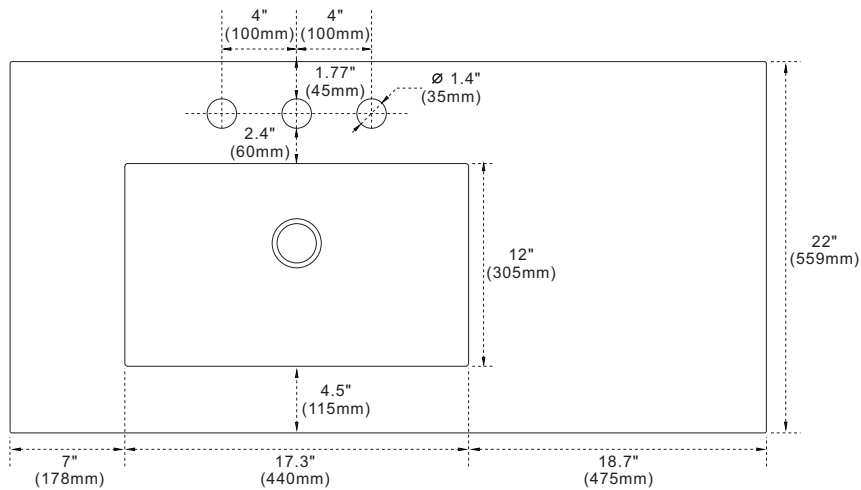

BELLATERRA HOME

Model: 430002-43-L Countertop

Features

1. Single 20" rectangular undermount sink cutout;
2. 8" wide spread faucet holes;
3. 4" height backsplash (sold separately);
4. Thickness laminated to 1.2";
5. Ceramic sink on left side of countertop;

Colors / Finishes

- WM - Natural White Carrara marble;
- BG - Natural Black Galaxy Granite;
- GY - Natural Grey Granite;
- WE - White Engineer Stone;

Top view

Side view

NOTE: SINK STYLE, SHAPE, FAUCET HOLES, CUTOUT ON TOP, VANITY MAY VARY FROM THE PICTURE ABOVE. INSTRUCTIONAL PURPOSE ONLY.

Professional installation is recommended.
www.bellaterra-home.com

Bellaterra Home LLC, All Rights Reserved 2019