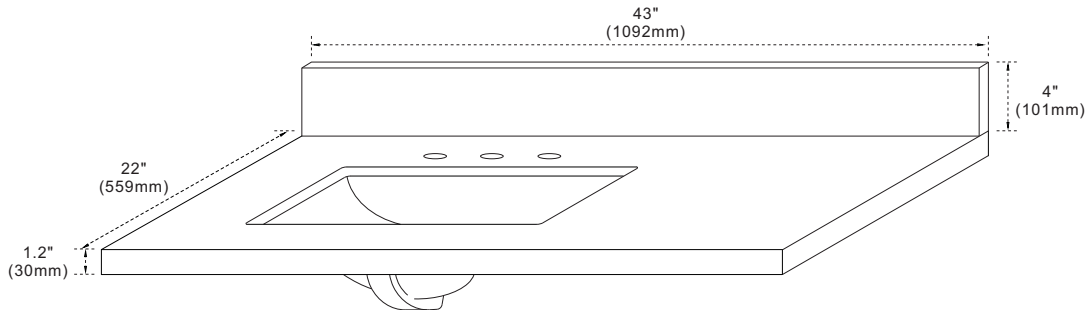

### Features

1. Single 20" rectangular undermount sink cutout;
2. 8" wide spread faucet holes;
3. 4" height backsplash (sold separately);
4. Thickness laminated to 1.2";
5. Ceramic sink on left side of countertop;