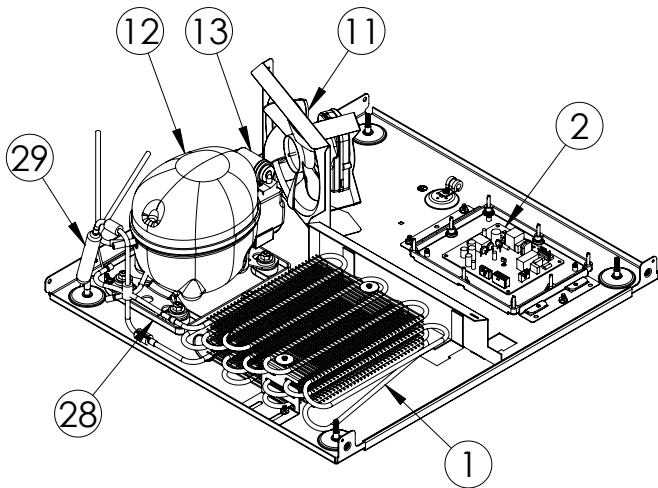

# Service Parts List

marvelrefrigeration.com  
616-754-5601

MLRE124-IS11A		
ITEM	DESCRIPTION	MARVEL P/N
1	CONDENSER ASSEMBLY	S41015869
2	MAIN CONTROL BOARD KIT	S42088820
3	GRILLE	S41015806-BLK
4	LED LIGHT STRIP	S68100
5	BLACK ROCKER LIGHT SWITCH	42246922
6	EVAPORATOR ASSEMBLY	42249115
7	THERMISTOR ASSEMBLY	S41015903-BLK
8	UI DISPLAY KIT	S68166-01
9	ACCESS COVER	S41015716
10	MECHANICAL HARNESS KIT*	S41015773
11	CONDENSER FAN ASSEMBLY	42249159
12	COMPRESSOR	S41015395
13	COMPRESSOR ELECTRICALS	S41015921
14	DOOR ASSEMBLY	S42038838-RH
15	EVAP FAN	42249149
16	DOOR GASKET	S31580-035
17	DOOR STOP	S41015708-BLK
18	STRIKER PLATE	S41015709-BLK
19	HINGE PKG	S52411635-CHR
20	HALF GLASS SHELF	S42413206-BLK
21	FULL FRAME GLASS SHELF	S42413205-BLK
22	CRISPER GLASS SHELF	S42413165-BLK
23	CRISPER BIN	S42413102-BLK
24	UPPER DOOR BAR KIT	S41009473-UPR
25	LOWER DOOR BAR KIT	S41009473-LWR
26	LEG LEVELERS (4)	42243808
27	POWER CORD	S41050606
28	DRAIN PAN	S41013227
29	DRIER	S41013226
30	CARTON ASSEMBLY*	42249633

\* NOT PICTURED