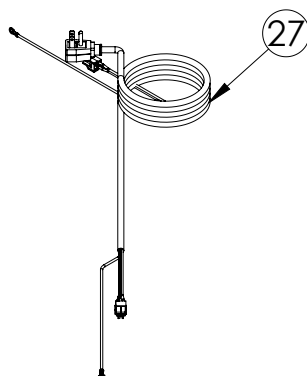

# Service Parts List

marvelrefrigeration.com  
616-754-5601

MLRE124-IS11A		
ITEM	DESCRIPTION	MARVEL P/N
1	CONDENSER ASSEMBLY	S41015869
2	MAIN CONTROL BOARD KIT	S42088820
3	GRILLE	S41015806-BLK
4	LED LIGHT STRIP	S68100
5	BLACK ROCKER LIGHT SWITCH	42246922
6	EVAPORATOR ASSEMBLY	42249115
7	THERMISTOR ASSEMBLY	S41015903-BLK
8	UI DISPLAY KIT	S68166-01
9	ACCESS COVER	S41015716
10	MECHANICAL HARNESS KIT*	S41015773
11	CONDENSER FAN ASSEMBLY	42249159
12	COMPRESSOR	S41015395
13	COMPRESSOR ELECTRICALS	S41015921
14	DOOR ASSEMBLY	S42038838-RH
15	EVAP FAN	42249149
16	DOOR GASKET	S31580-035
17	DOOR STOP	S41015708-BLK
18	STRIKER PLATE	S41015709-BLK
19	HINGE PKG	S52411635-CHR
20	HALF GLASS SHELF	S42413206-BLK
21	FULL FRAME GLASS SHELF	S42413205-BLK
22	CRISPER GLASS SHELF	S42413165-BLK
23	CRISPER BIN	S42413102-BLK
24	UPPER DOOR BAR KIT	S41009473-UPR
25	LOWER DOOR BAR KIT	S41009473-LWR
26	LEG LEVELERS (4)	42243808
27	POWER CORD	S41050606
28	DRAIN PAN	S41013227
29	DRIER	S41013226
30	CARTON ASSEMBLY*	42249633

\* NOT PICTURED