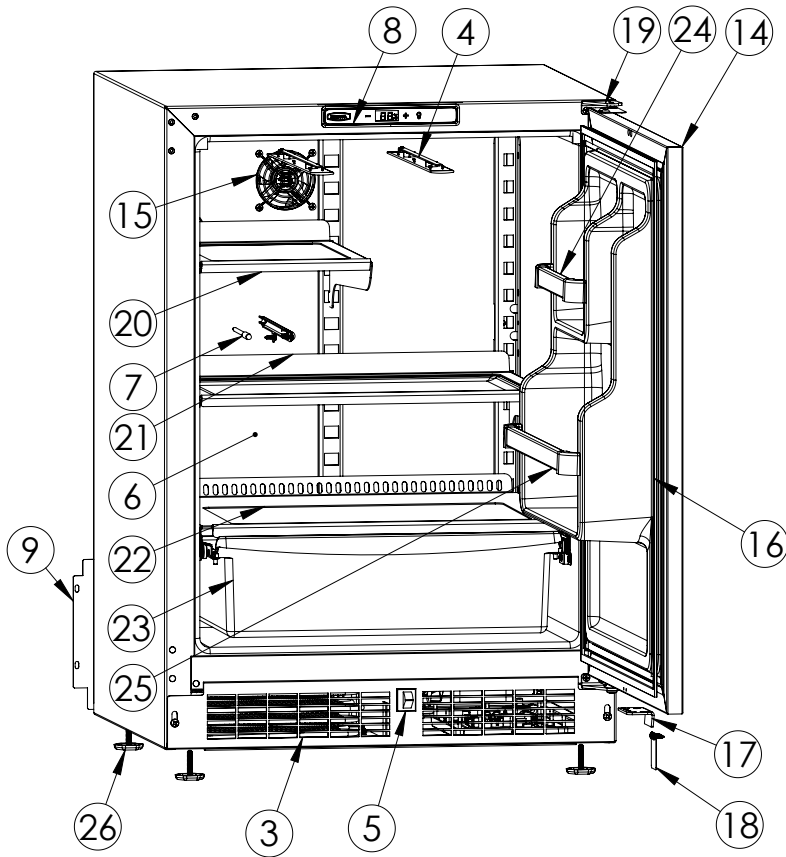

# Service Parts List

marvelrefrigeration.com  
616-754-5601

MLRE124-IS11A		
ITEM	DESCRIPTION	MARVEL P/N
1	CONDENSER ASSEMBLY	S41015869
2	MAIN CONTROL BOARD KIT	S42088820
3	GRILLE	S41015806-BLK
4	LED LIGHT STRIP	S68100
5	BLACK ROCKER LIGHT SWITCH	42246922
6	EVAPORATOR ASSEMBLY	42249115
7	THERMISTOR ASSEMBLY	S41015903-BLK
8	UI DISPLAY KIT	S68166-01
9	ACCESS COVER	S41015716
10	MECHANICAL HARNESS KIT*	S41015773
11	CONDENSER FAN ASSEMBLY	42249159
12	COMPRESSOR	S41015395
13	COMPRESSOR ELECTRICALS	S41015921
14	DOOR ASSEMBLY	S42038838-RH
15	EVAP FAN	42249149
16	DOOR GASKET	S31580-035
17	DOOR STOP	S41015708-BLK
18	STRIKER PLATE	S41015709-BLK
19	HINGE PKG	S52411635-CHR
20	HALF GLASS SHELF	S42413206-BLK
21	FULL FRAME GLASS SHELF	S42413205-BLK
22	CRISPER GLASS SHELF	S42413165-BLK
23	CRISPER BIN	S42413102-BLK
24	UPPER DOOR BAR KIT	S41009473-UPR
25	LOWER DOOR BAR KIT	S41009473-LWR
26	LEG LEVELERS (4)	42243808
27	POWER CORD	S41050606
28	DRAIN PAN	S41013227
29	DRIER	S41013226
30	CARTON ASSEMBLY*	42249633

\* NOT PICTURED