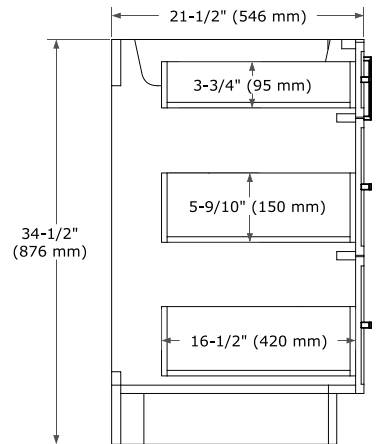

## BASE CABINET DIMENSIONS

66" W x 21.5" D x 34.5" H

## SIDE VIEW

## PLAN VIEW

## OVERALL DIMENSIONS

66.25" W x 22" D x 1.5" H