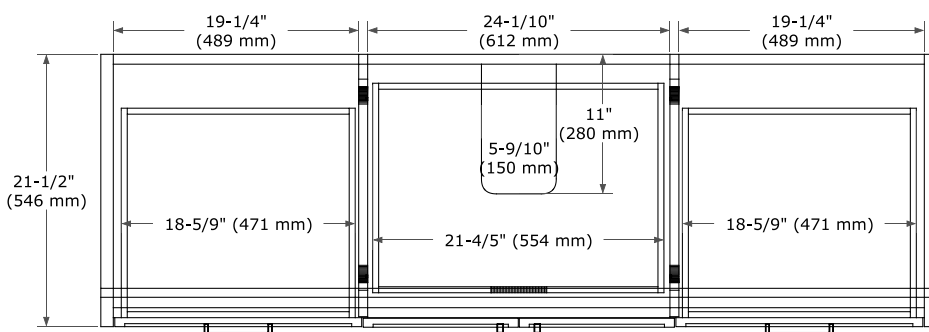

KELLY 66" SINGLE SINK BASE CABINET

ARIEL

BASE CABINET DIMENSIONS

66" W x 21.5" D x 34.5" H

FEATURES

- Solid wood frame and Plywood
- Soft-close system
- Dovetail construction
- Stylish Slim Shaker Door
- Pull-out inside drawer
- Adjustable shelf

AVAILABLE COLORS

White

Grey

Midnight Blue

Oak

HARDWARE FINISHES

Matte Black

FRONT VIEW

SIDE VIEW

PLAN VIEW