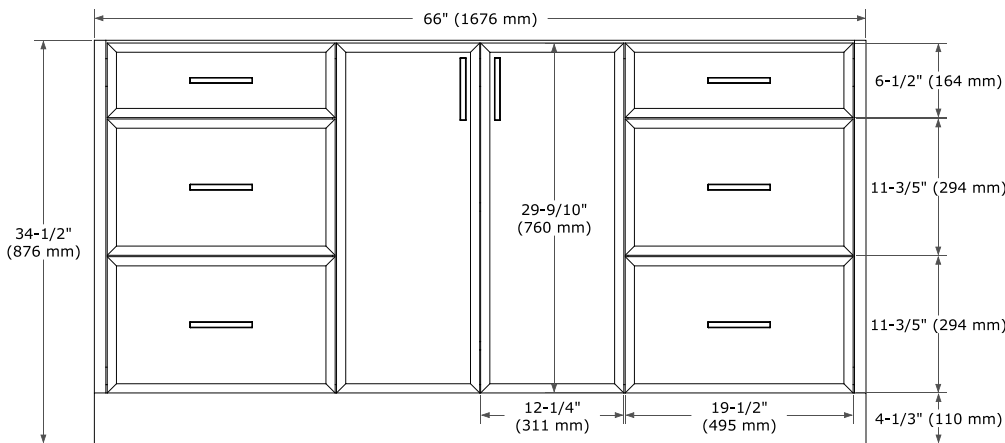

KELLY 66" SINGLE SINK BASE CABINET

ARIEL

BASE CABINET DIMENSIONS

66" W x 21.5" D x 34.5" H

FEATURES

- Solid wood frame and Plywood
- Soft-close system
- Dovetail construction
- Stylish Slim Shaker Door
- Pull-out inside drawer
- Adjustable shelf

AVAILABLE COLORS

White

Grey

Midnight Blue

Oak

HARDWARE FINISHES

Matte Black

FRONT VIEW

SIDE VIEW

PLAN VIEW