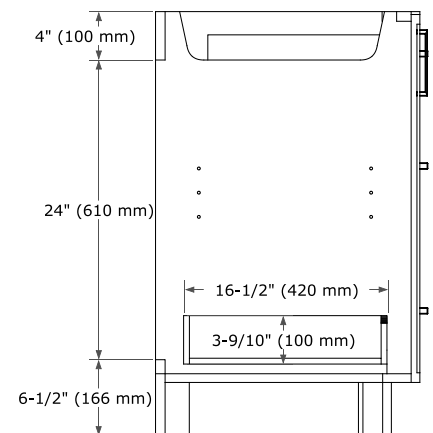

KELLY 66" SINGLE SINK BASE CABINET

ARIEL

BASE CABINET DIMENSIONS

66" W x 21.5" D x 34.5" H

FEATURES

- Solid wood frame and Plywood
- Soft-close system
- Dovetail construction
- Stylish Slim Shaker Door
- Pull-out inside drawer
- Adjustable shelf

AVAILABLE COLORS

White

Grey

Midnight Blue

Oak

HARDWARE FINISHES

Matte Black

FRONT VIEW

SIDE VIEW

PLAN VIEW