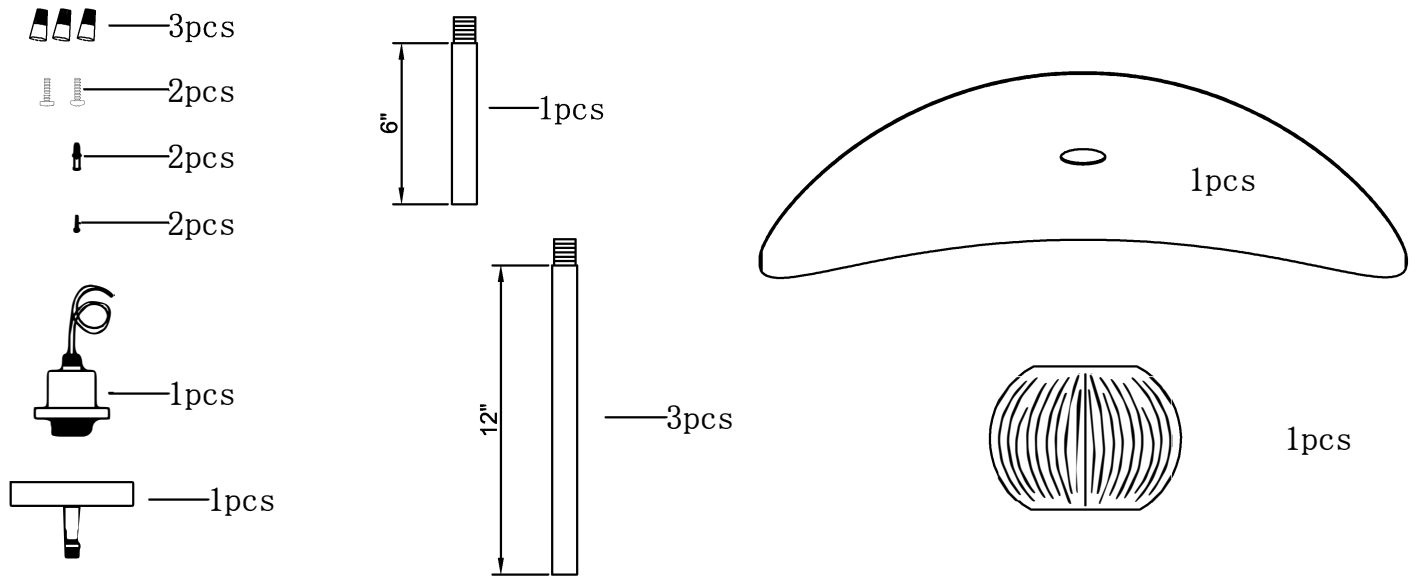

## Product Features

Material: Metal+Acrylic

Color: Gold

Base Type: E26

Bulb Included: NO

Voltage: 110- 130VAC

Maximum Wattage: 1 x MAX 60W