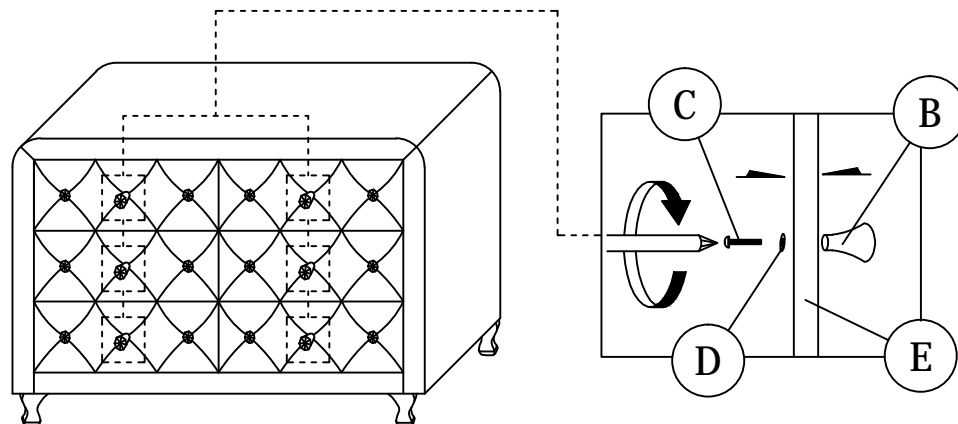

ASSEMBLY INSTRUCTIONS

Read this instruction carefully. See hardware and furniture part list for guidance. Be sure all parts are complete, before you assemble. Place all wooden furniture parts on a clean and flat soft surface to prevent from being scratched. Follow the figure to start assembling.

CAUTIONS : 1. Do not FULLY - TIGHTEN the nut or nut bolt until all nut or bolt is ready assembled.
2. Do not OVER - TIGHTEN the nut or bolt to avoid causing damages to the thread.
3. Keep all hardware parts out of reach of children.

NOTE : THE LIST AND QUANTITY SHOWN ARE FOR 1 UNIT ASSEMBLY.

PART LIST		
ITEM	DESCRIPTION	QTY
A	DRESSER	1 SET
B	HANDLE	6 PCS
C	HANDLE SCREW	6 PCS
D	FLAT WASHER	6 PCS
E	DRAWER	6 PCS
F	LEGS	4 PCS

PART LIST		
ITEM	DESCRIPTION	QTY
1	Wood Screw M4 x 20mm	12 PCS
2	-	

STEP 1

STEP 2

STEP 3

STEP 4