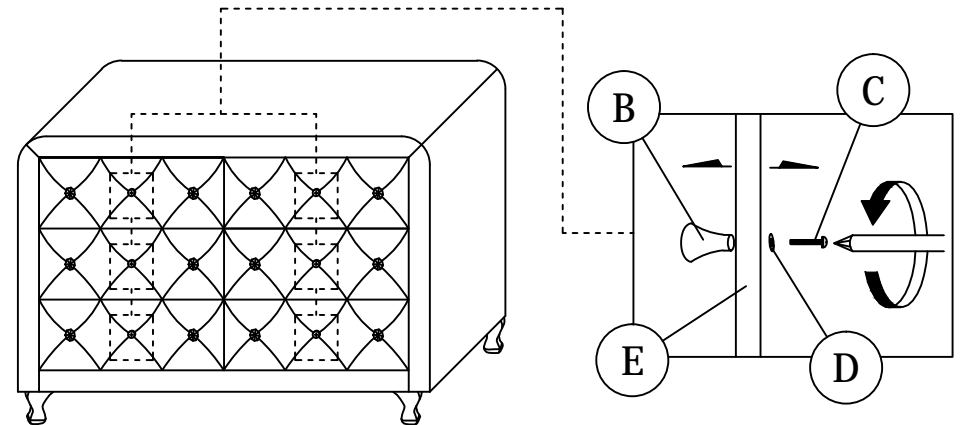

**NOTE :** THE LIST AND QUANTITY SHOWN ARE FOR 1 UNIT ASSEMBLY.

PART LIST		
ITEM	DESCRIPTION	QTY
A	DRESSER	1 SET
B	HANDLE	6 PCS
C	HANDLE SCREW	6 PCS
D	FLAT WASHER	6 PCS
E	DRAWER	6 PCS
F	LEGS	4 PCS

PART LIST		
ITEM	DESCRIPTION	QTY
1	Wood Screw M4 x 20mm 	12 PCS
2	-	

## STEP 1

## STEP 2