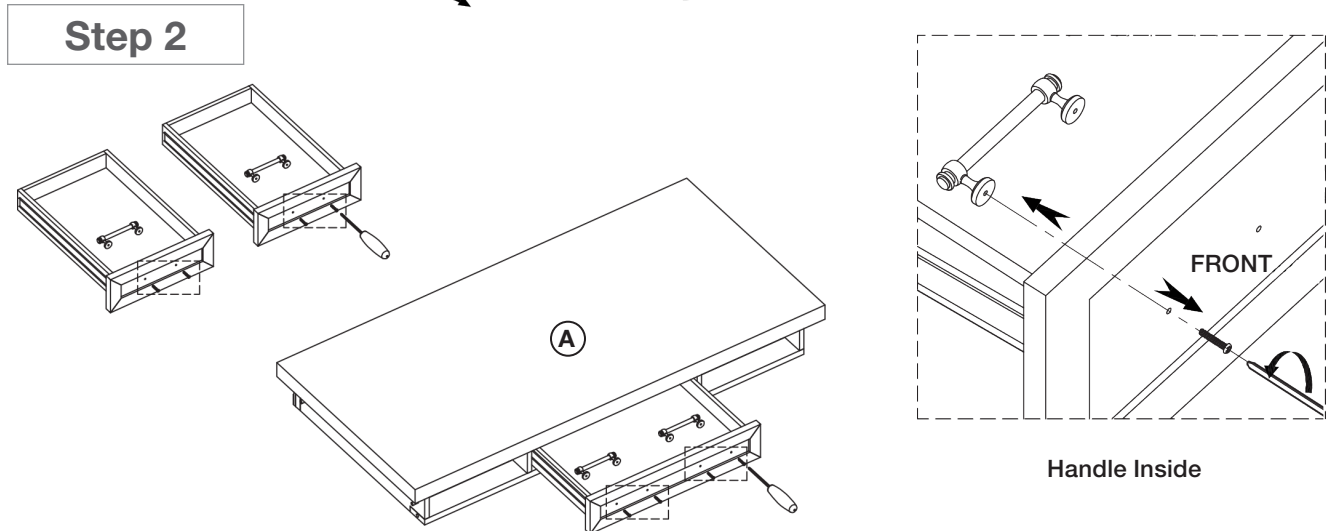

Please do not begin assembly or discard any packaging until you have checked that all the parts and hardware are present. Follow instructions closely as deviation from them may void your warranty and present a possible safety risk. It is recommended that assembly is done on a soft surface to avoid any damage. Periodically check and re-tighten any fasteners. Wipe down all surfaces weekly with a clean cloth. Do not clean any surfaces with harsh abrasives or chemicals.