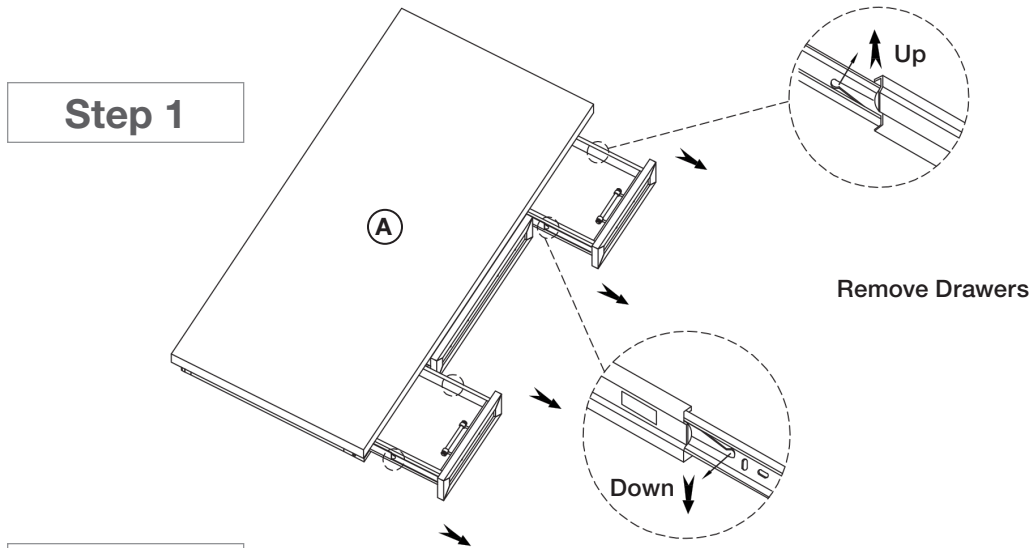

Please do not begin assembly or discard any packaging until you have checked that all the parts and hardware are present. Follow instructions closely as deviation from them may void your warranty and present a possible safety risk. It is recommended that assembly is done on a soft surface to avoid any damage. Periodically check and re-tighten any fasteners. Wipe down all surfaces weekly with a clean cloth. Do not clean any surfaces with harsh abrasives or chemicals.