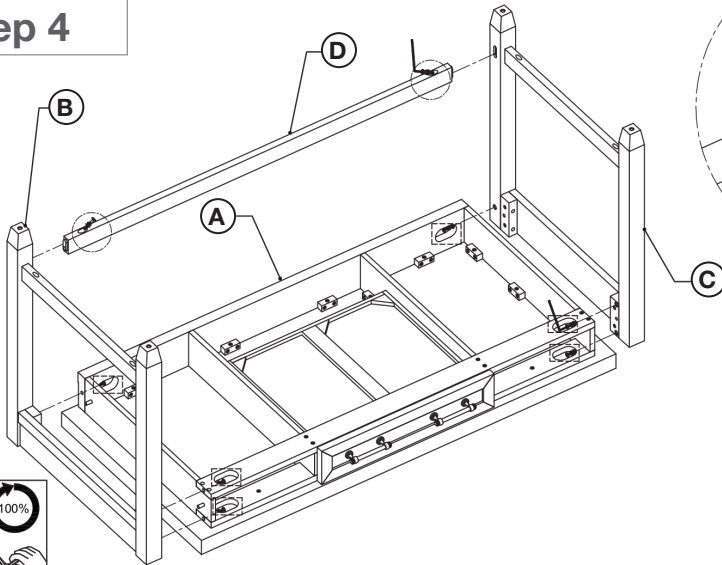

ASSEMBLY INSTRUCTIONS | STELLA DESK

Step 3

Step 4

Step 5