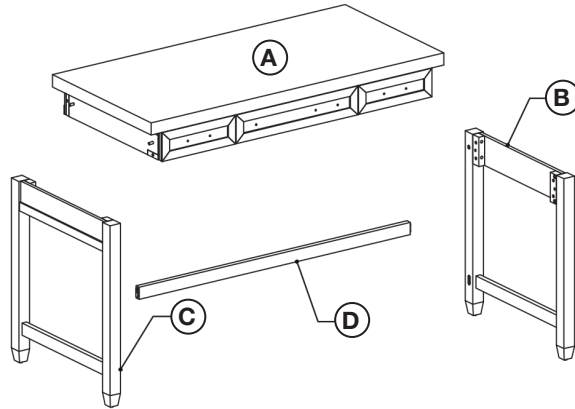

ASSEMBLY INSTRUCTIONS | STELLA DESK

PARTS CHECKLIST	
A	Body (1 pc)
B	Right Leg Frame (1 pc)
C	Left Leg Frame (1 pc)
D	Apron (1 pc)

HARDWARE CHECKLIST		
01		Bolt (8 pcs)
02		Spring Washer (8 pcs)
03		Flat Washer (8 pcs)
04		Half Moon Washer (6 pcs)
05		Allen Key (1 pc)