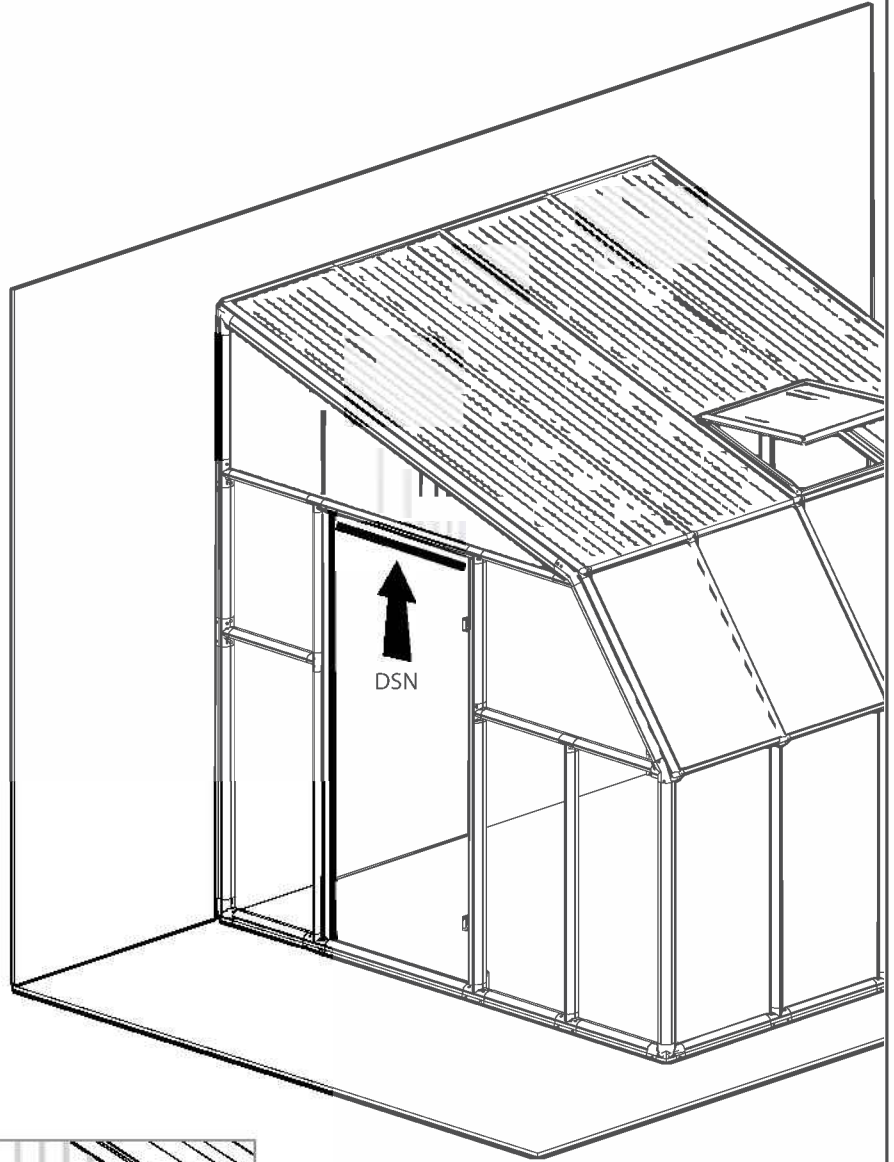

Item		Qty.
DSN		1