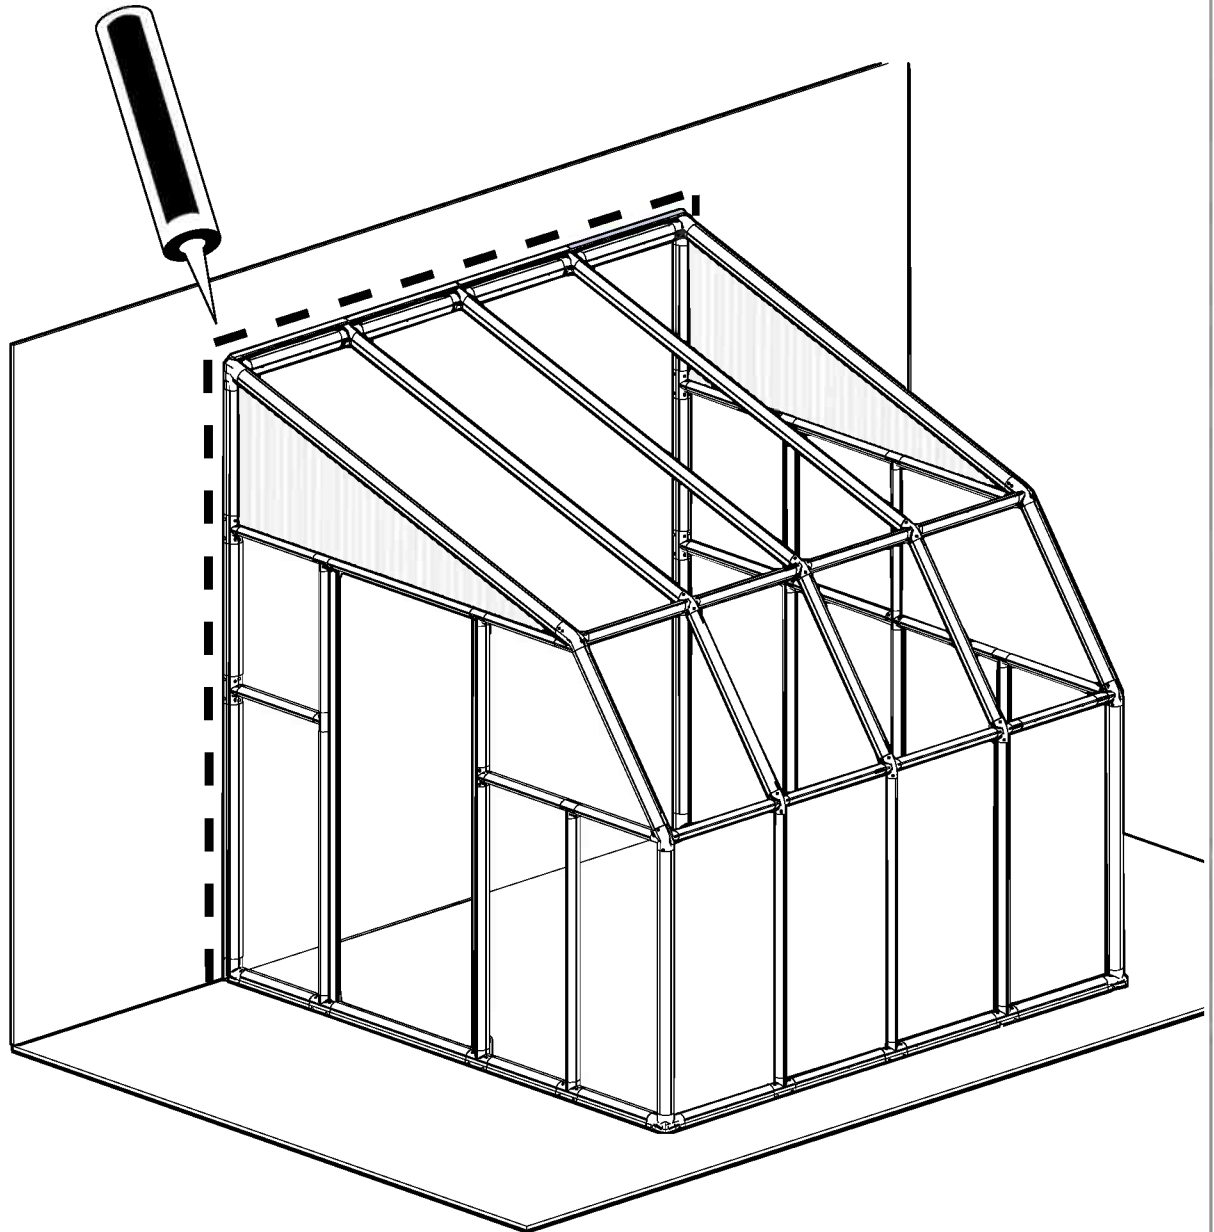

CAULK / SILICON