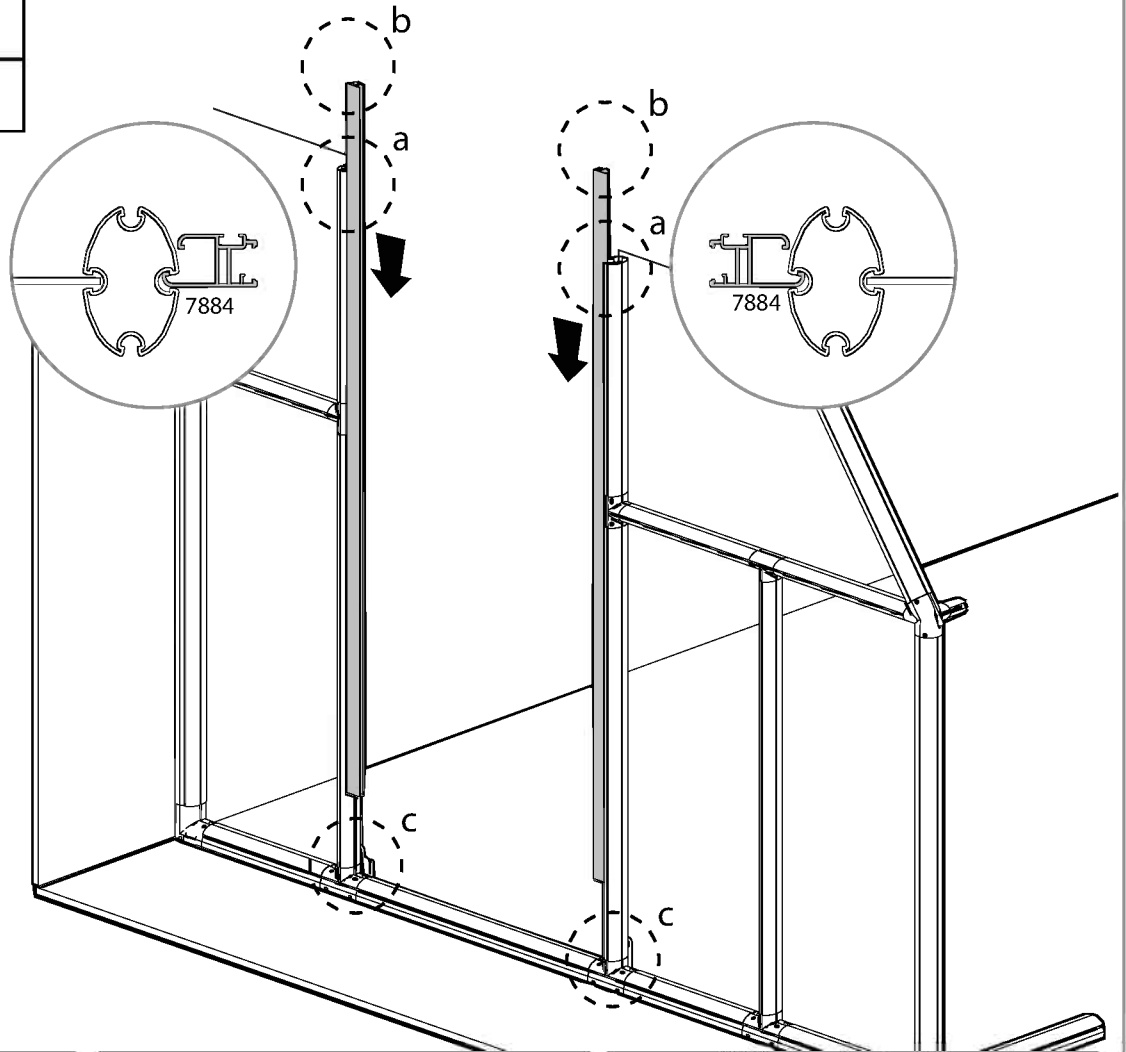

Item		Qty.
7884		2
411		8
466		8