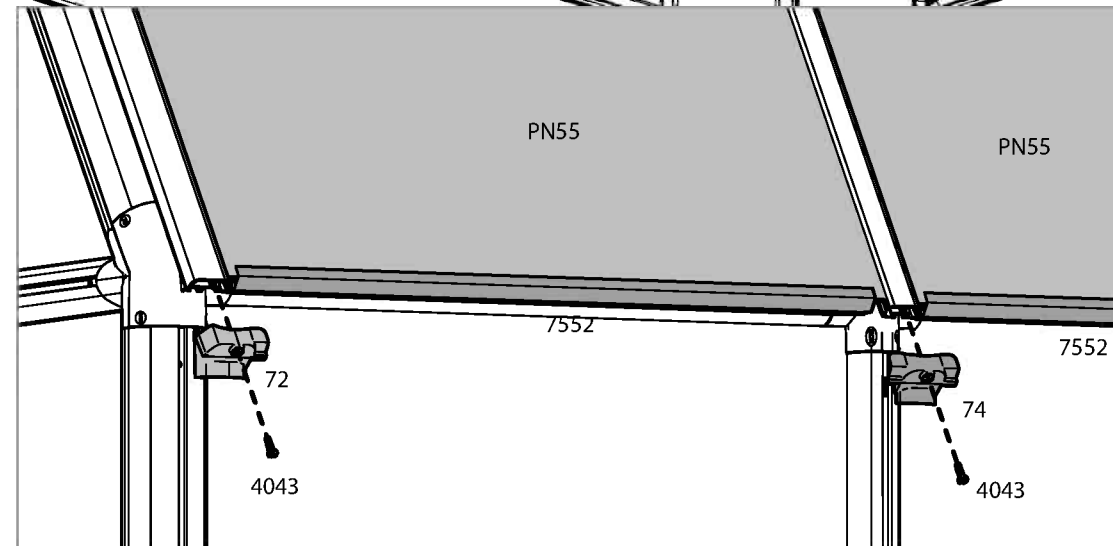

Item		Qty.
PN55		3
7552		3
4043		4

Item		Qty.
72		1
74		3