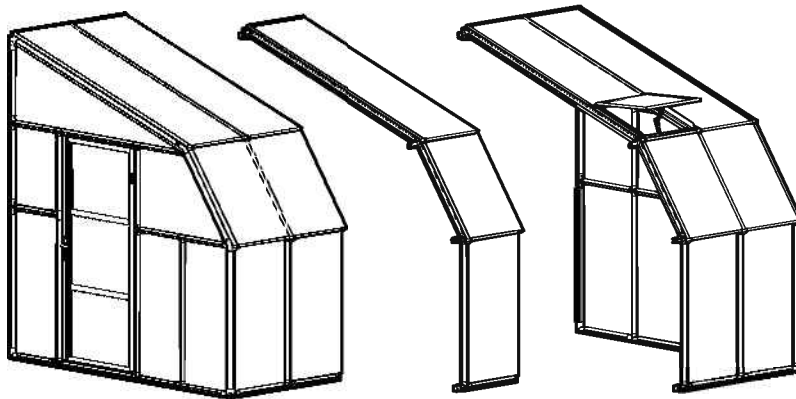

IMPORTANT

Please read these instructions carefully before you start to assemble this SunRoom 8'. Keep these instructions in a safe place for future reference.

GENERAL

- RION is not responsible for the misuse of tools or parts
- All opaque panels with the stamped words THIS SIDE OUT indicates the outside to create a full UV protection. Remove plastic sticker as panels are locked in place.
- All clear panels are protected by plastic film on both sides and don't have specific direction to install. Remove the plastic film before installation.
- The quantity of parts that are required for the extension, depends on the number packages purchased.
- Door can be assembled on the left or right hand side; in addition you can determine door direction opening.
- Specific screws and bolts must be purchased based on the surface (wall and ground) that the SunRoom 8' will be connected to.