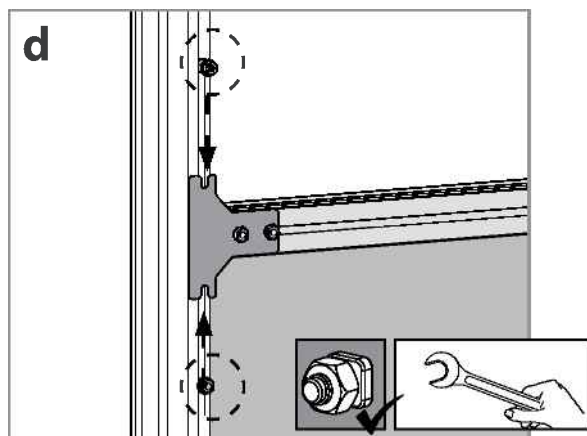

Item		Qty.
7898		2
466		8
411		4