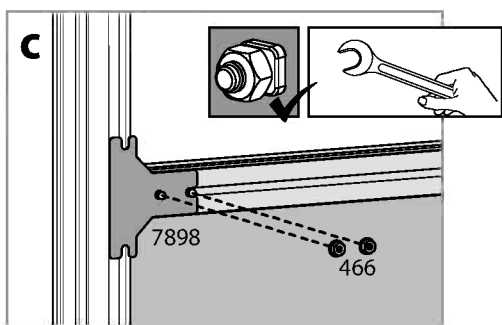

Item		Qty.
7953		1
7951		1
7898		2
411		6
466		6