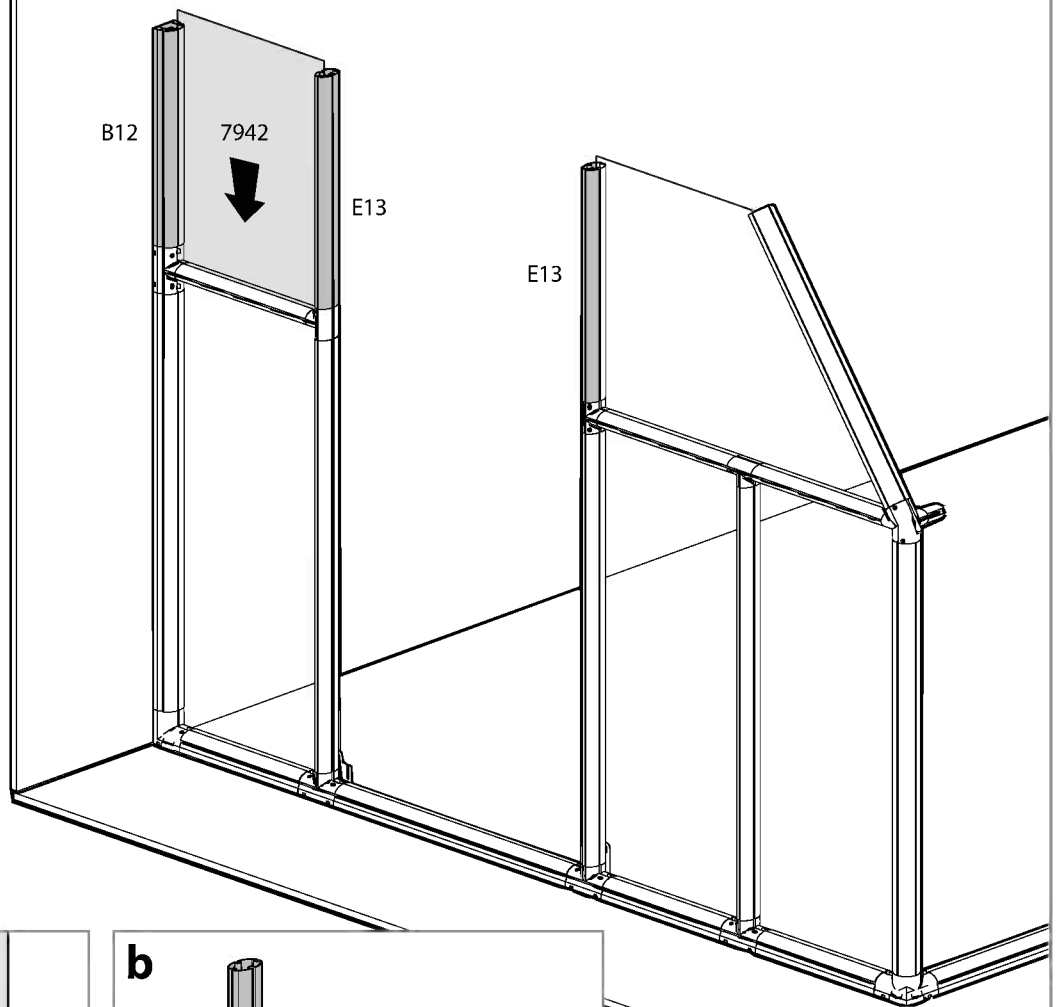

Item		Qty.
B12		1
E13		2

Item		Qty.
7942		1
pin1		6