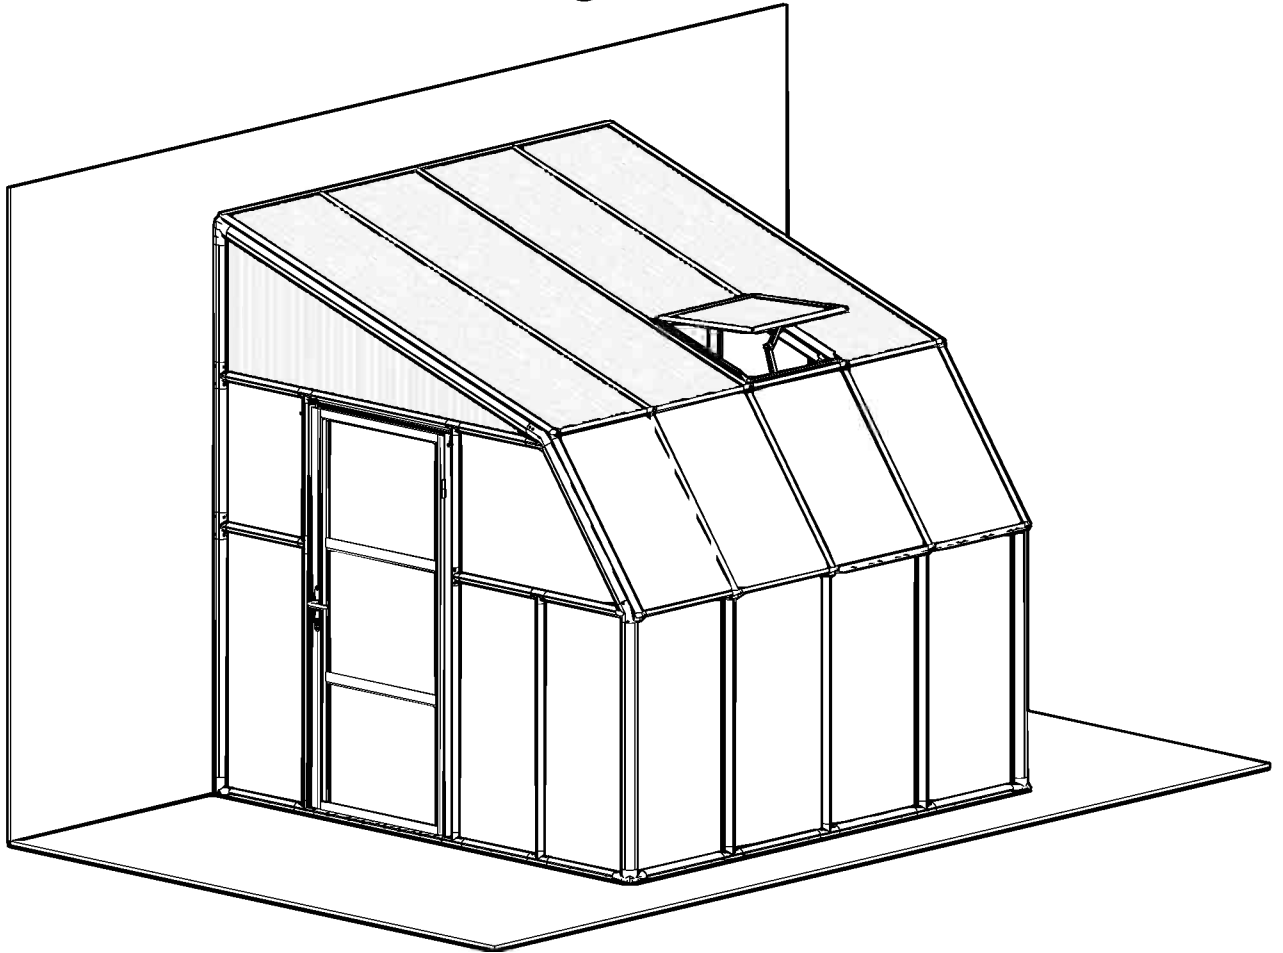

Assembly Instructions

Sun Room 8' - Clear Glazing

After Sale Service

Email: customer.service@palram.com

USA 877-627-8476
Canada 1 800-866-5749

England 01302-380775
Germany 0180-522-8778

France 0169-791-094
International +972 4-848-6942