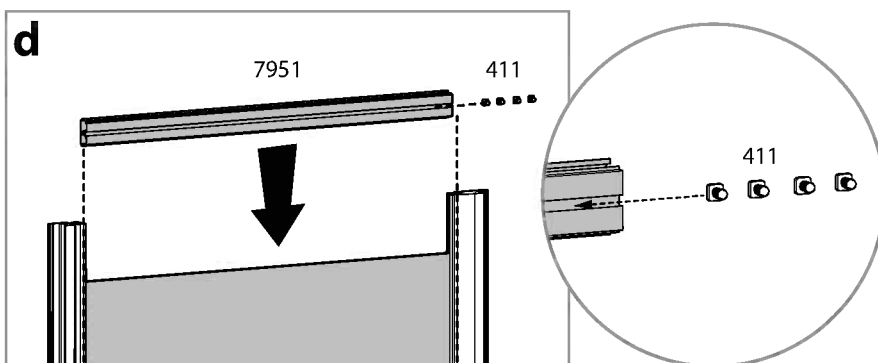

Item		Qty.
7953		1
7951		1
411		6
466		2