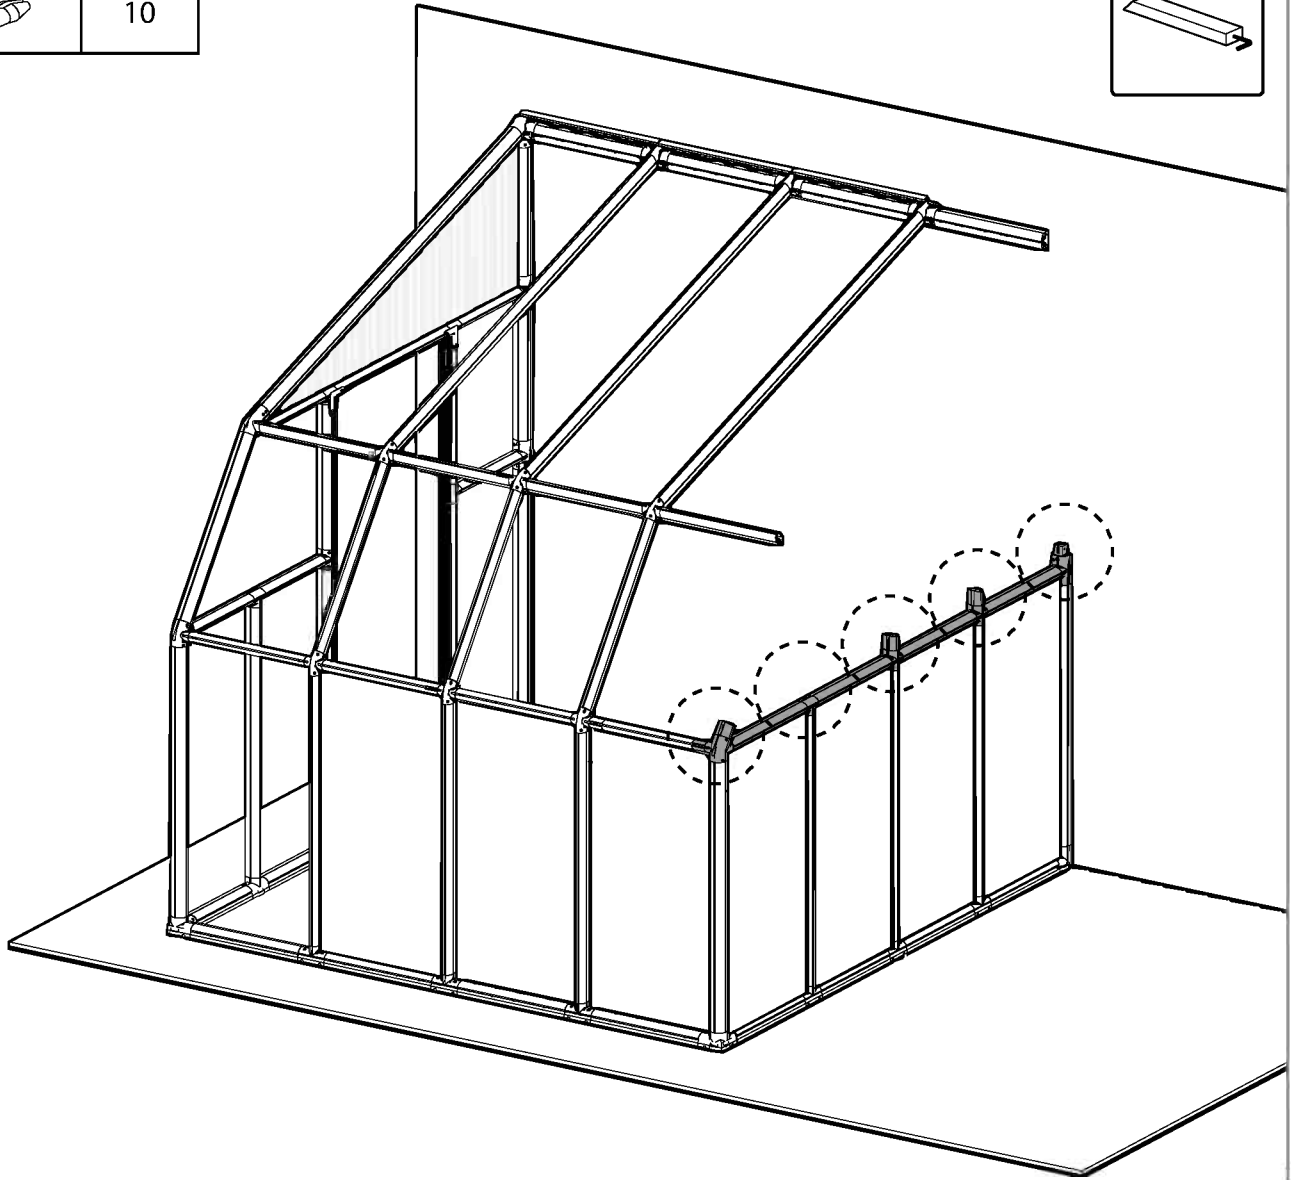

Item		Qty.
pin1		10