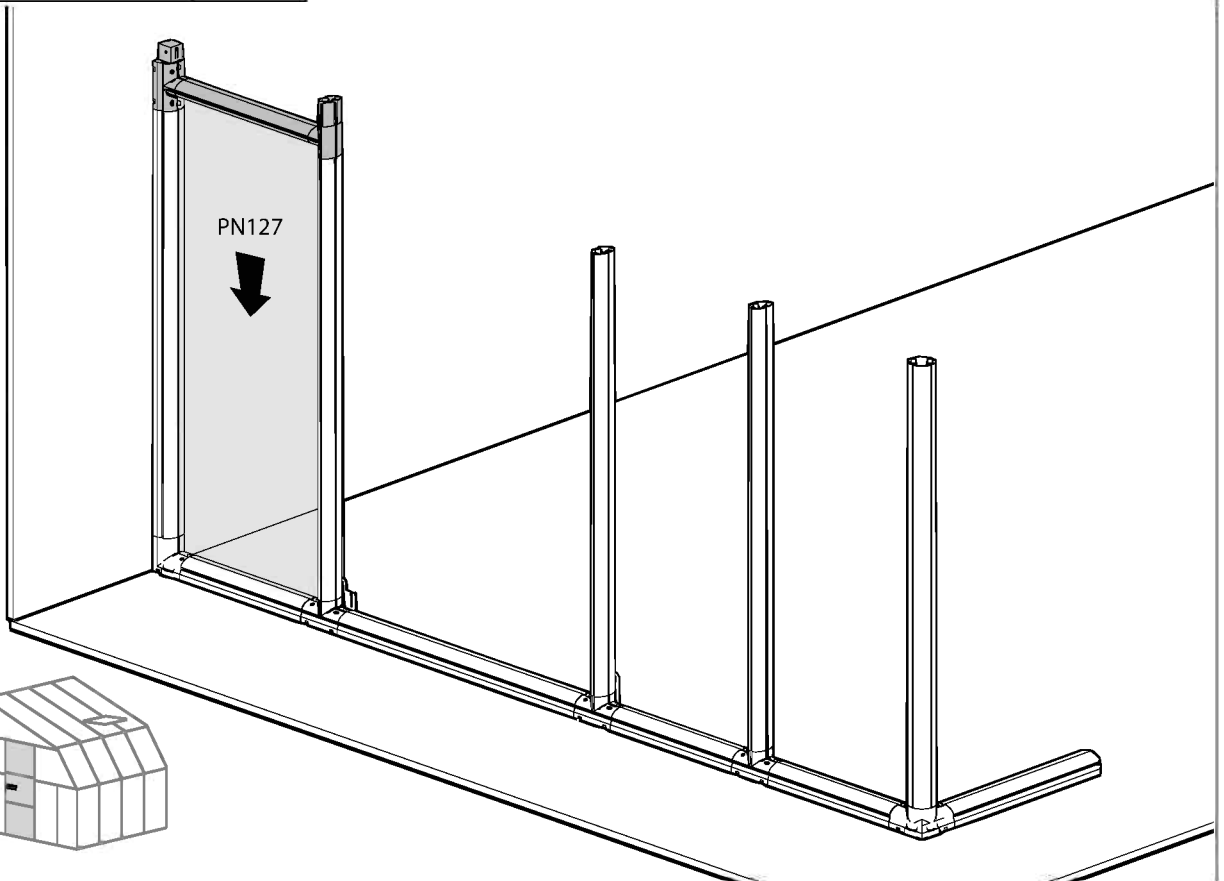

Item		Qty.
PN127		1
E100		1
2D		1

Item		Qty.
09		1
pin1		8