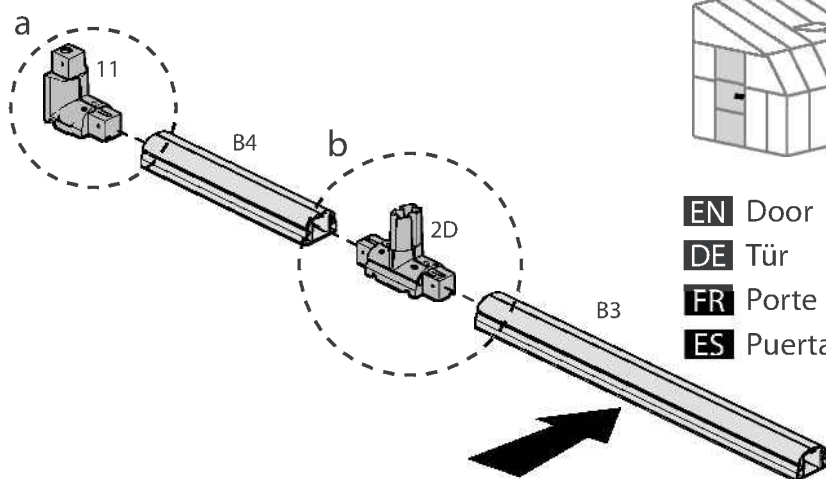

1 **i**

item		Qty.
B3		1
B4		1
11		1
2D		1
Pin1		6

- **EN** Door
- **DE** Tür
- **FR** Porte
- **ES** Puerta