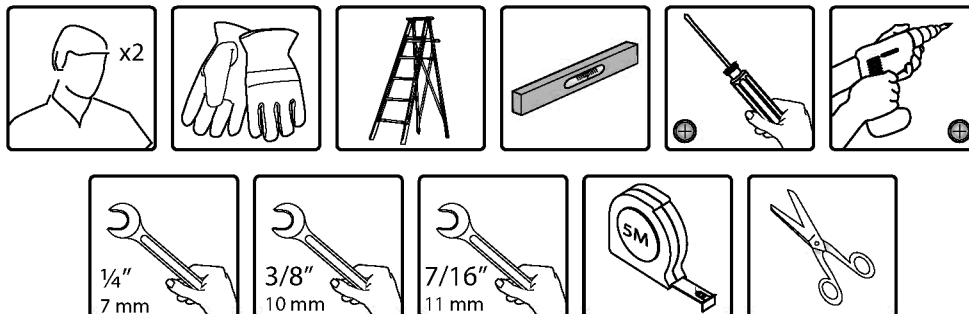

Assembly Instructions

Sun Room 8' - Clear Glazing

After Sale Service

Email: customer.service@palram.com

USA 877-627-8476
Canada 1 800-866-5749

England 01302-380775
Germany 0180-522-8778

France 0169-791-094
International +972 4-848-6942