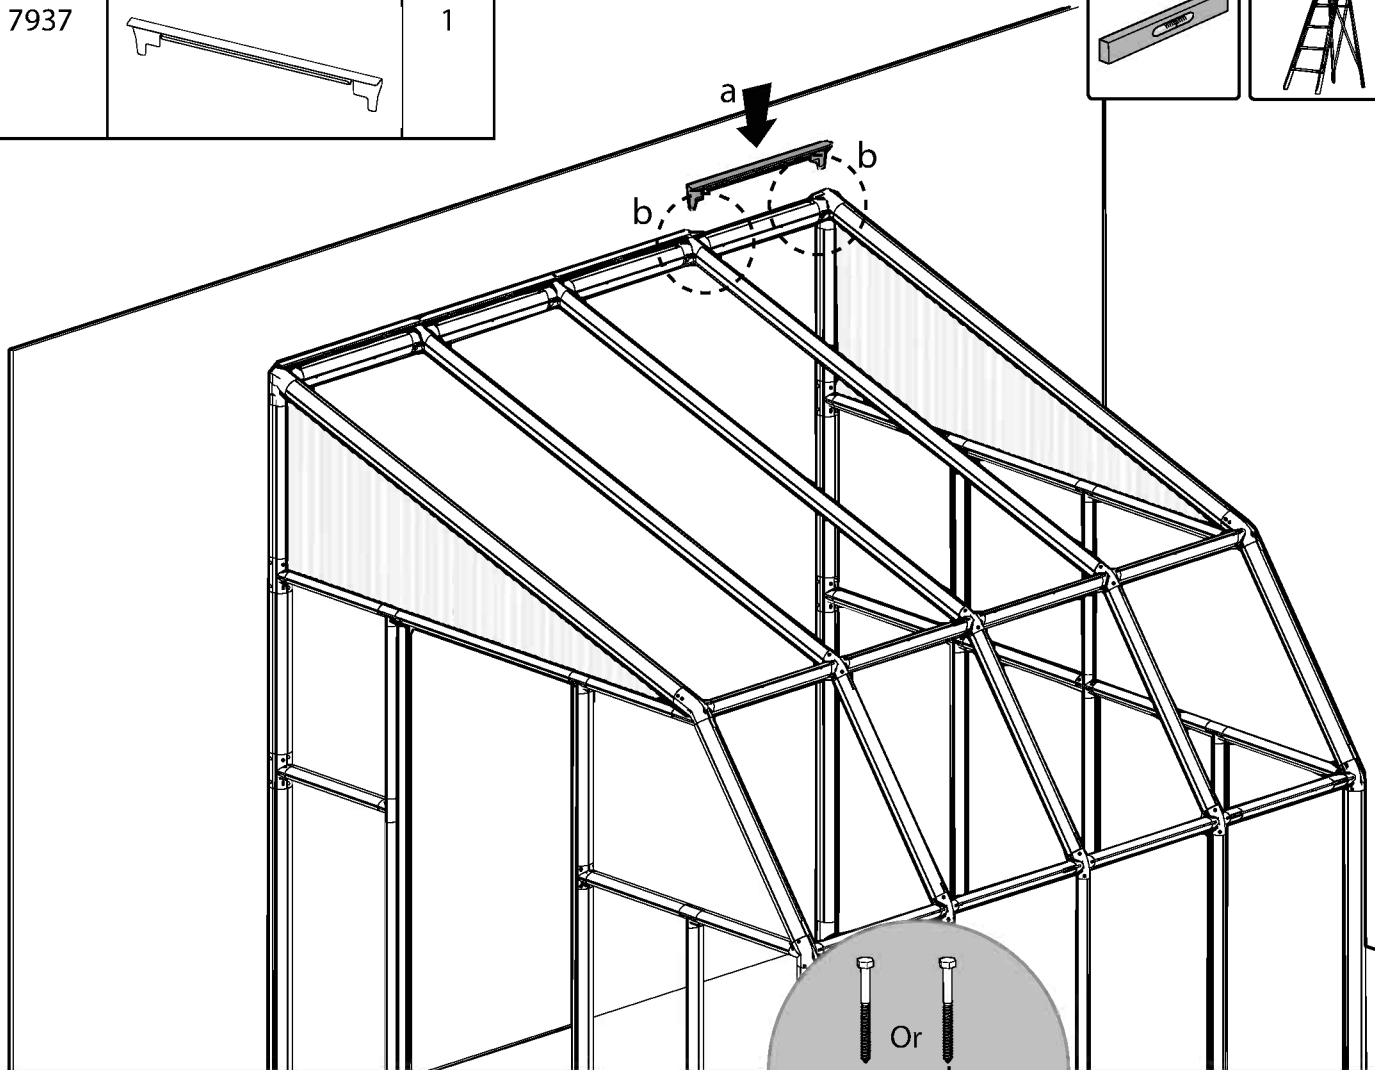

Item		Qty.
7937		1