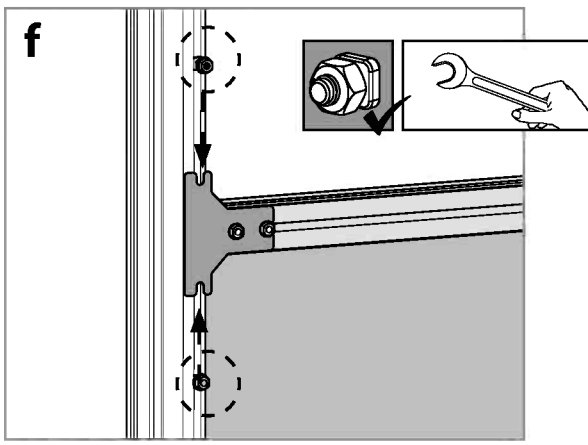

Item		Qty.
7953		1
7951		1
7898		2
411		6
466		6