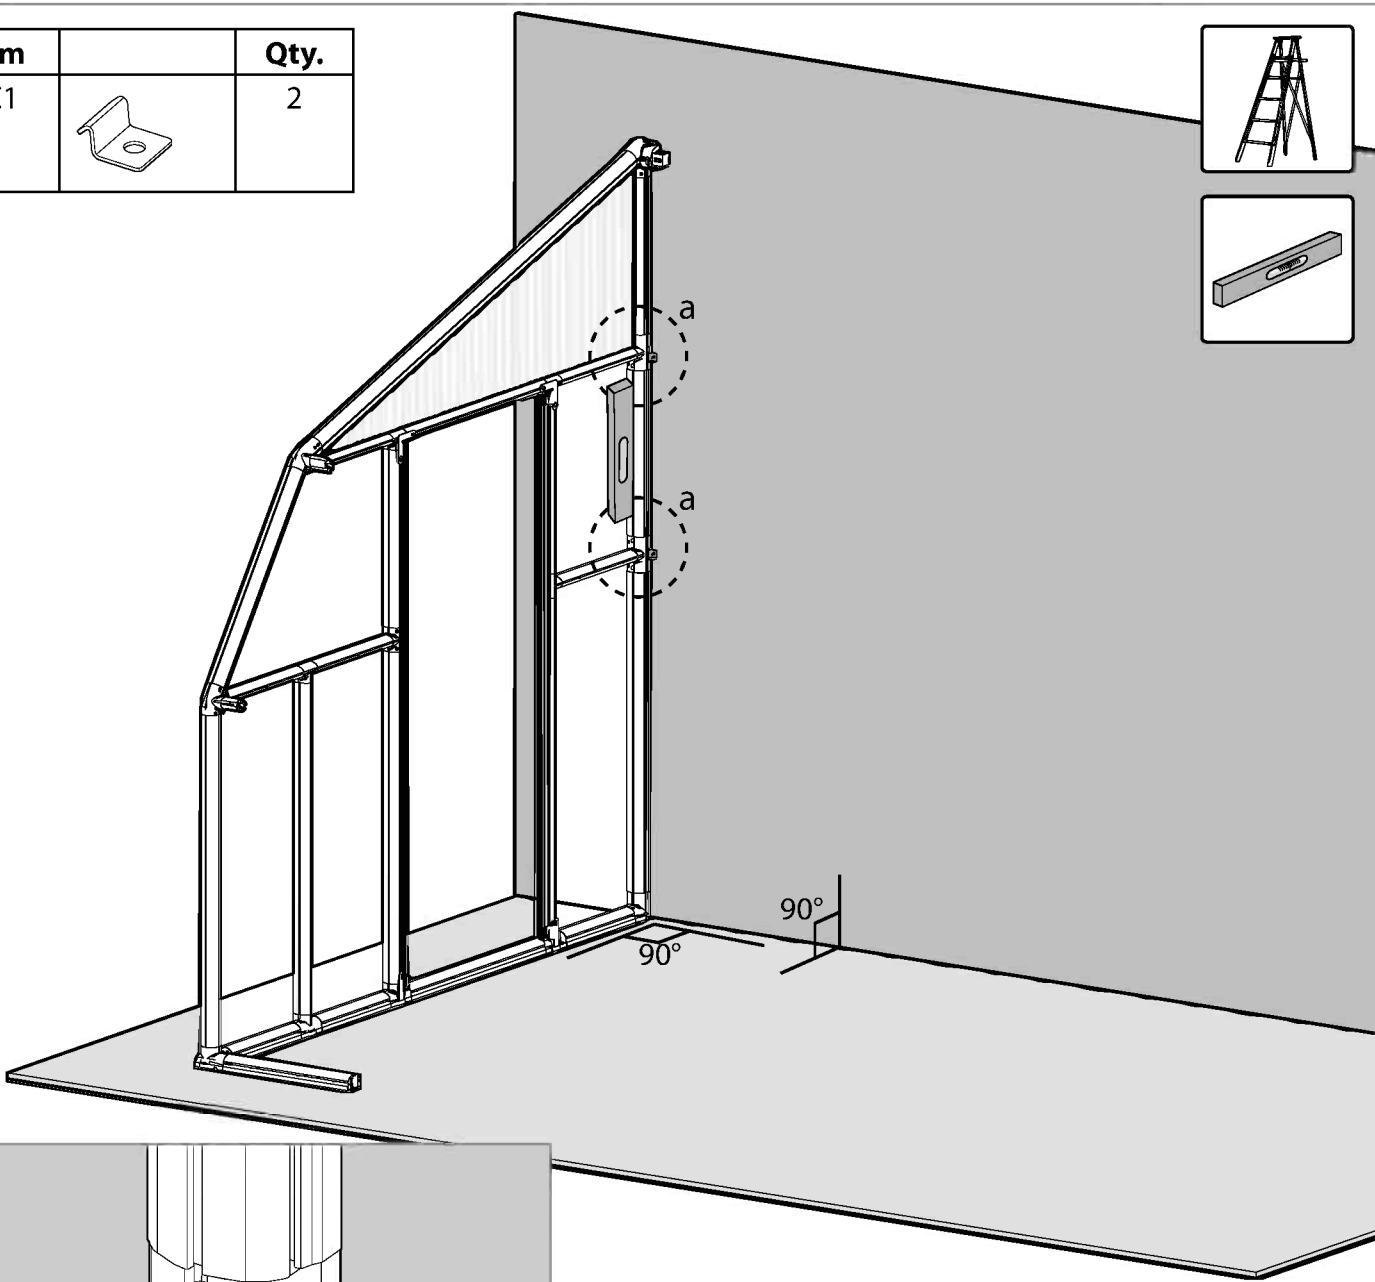

17

Item		Qty.
BC1		2