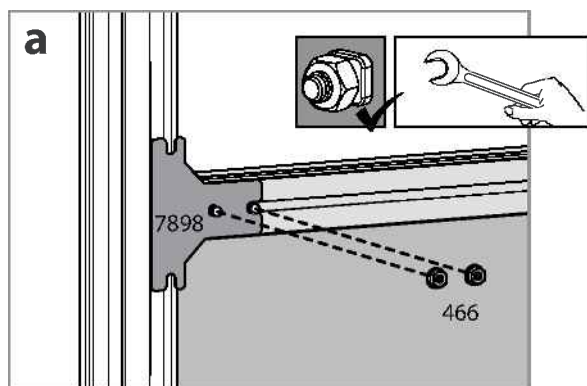

Item		Qty.
7898		2
466		8
411		4